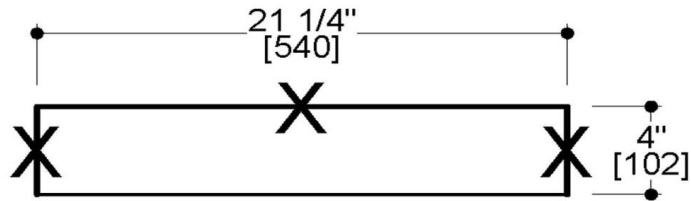

Granite Side Splash 22"

VANITY TOPS

Golden Sand

SPECIFICATIONS

MATERIAL:	Granite
TOOLS NEEDED FOR INSTALLATION:	Liquid nails or PL adhesive
ASSEMBLED DIMENSIONS:	4" H x 21.25" L x 0.75" D
ASSEMBLED WEIGHT:	7.44 lbs.
FAUCET TYPE:	N/A
NUMBER OF MOUNTING HOLES:	N/A
BOWL MATERIAL:	N/A
BACK SPLASH INCLUDED:	No
COLOR:	Golden Sand
NUMBER OF BOWLS:	N/A
BOWL DIMENSIONS:	N/A
BOWL SHAPE:	N/A
SINK THICKNESS:	0.75"
MOUNTING TYPE:	N/A
OVERFLOW HOLE:	N/A