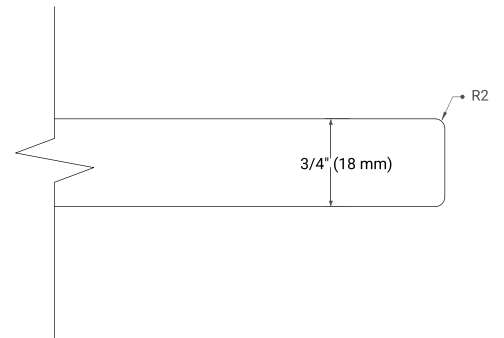

49" SINGLE RECTANGLE SINK COUNTERTOP WITH 0.75 IN. THICKNESS

OVERALL DIMENSIONS

49" W x 22" D x 0.75" H

COUNTERTOP OPTIONS

Carrara Marble

FEATURES

- Solid countertop with mitered edges & seams
- Undermount white rectangular sink
- Pre-drilled for 8" widespread faucet

INCLUDED

- Countertop
- Matching Backsplash
- Rectangle Sink

COUNTERTOP PLAN VIEW

EDGE SIDE VIEW

THREE DIMENSIONAL COUNTERTOP VIEW