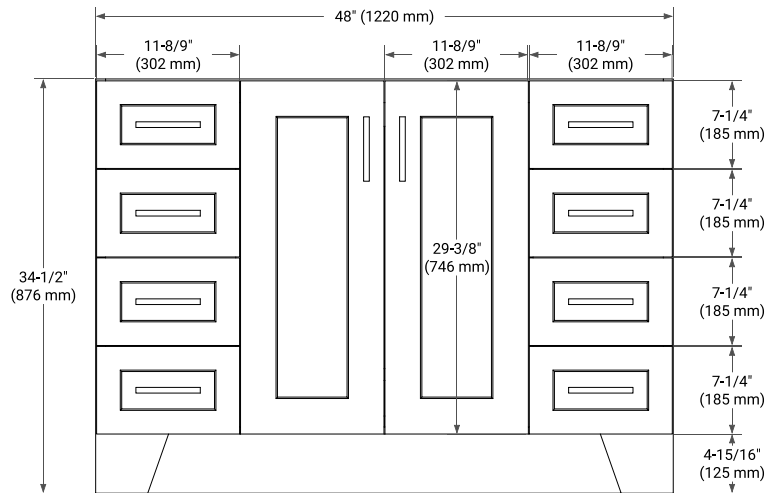

48" SINGLE SINK BASE CABINET

BASE CABINET DIMENSIONS

48" W x 21.6" D x 34.5" H

FEATURES

- Solid wood frame & plywood panels
- Dovetail drawers and joints
- Soft closing doors & drawers

HARDWARE FINISHES*

Brushed Nickel   Satin Brass   Matte Black   Polished Chrome

Hardware comes preinstalled with the illustrated option. Other finishes are available on our online store if you prefer a different one.

AVAILABLE COLORS

White   Grey   Midnight Blue

FRONT VIEW

SIDE VIEW

PLAN VIEW