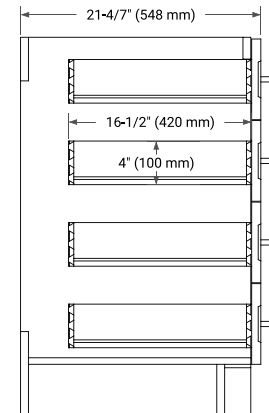

48" SINGLE SINK BASE CABINET

BASE CABINET DIMENSIONS

48" W x 21.6" D x 34.5" H

FEATURES

- Solid wood frame & plywood panels
- Dovetail drawers and joints
- Soft closing doors & drawers

HARDWARE FINISHES*

Brushed Nickel Satin Brass Matte Black Polished Chrome

49" SINGLE RECTANGLE SINK COUNTERTOP WITH 0.75 IN. THICKNESS

OVERALL DIMENSIONS

49" W x 22" D x 0.75" H

COUNTERTOP OPTIONS

Carrara Marble

FEATURES

- Solid countertop with mitered edges & seams
- Undermount white rectangular sink
- Pre-drilled for 8" widespread faucet

INCLUDED

- Countertop
- Matching Backsplash
- Rectangle Sink

COUNTERTOP PLAN VIEW

EDGE SIDE VIEW

THREE DIMENSIONAL COUNTERTOP VIEW