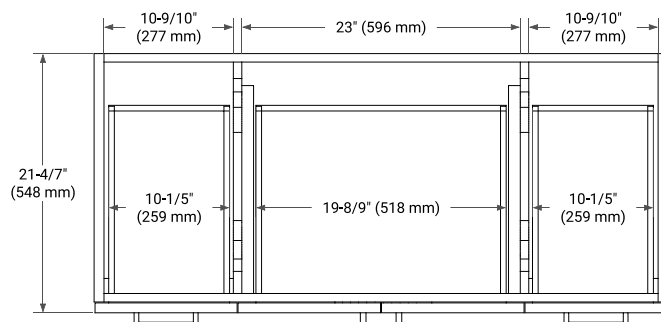

48" SINGLE SINK BASE CABINET

BASE CABINET DIMENSIONS

48" W x 21.6" D x 34.5" H

FEATURES

- Solid wood frame & plywood panels
- Dovetail drawers and joints
- Soft closing doors & drawers

HARDWARE FINISHES*

Brushed Nickel Satin Brass Matte Black Polished Chrome

49" SINGLE RECTANGLE SINK COUNTERTOP WITH 0.75 IN. THICKNESS

OVERALL DIMENSIONS

49" W x 22" D x 0.75" H

COUNTERTOP OPTIONS

Carrara Marble

FEATURES

- Solid countertop with mitered edges & seams
- Undermount white rectangular sink
- Pre-drilled for 8" widespread faucet

INCLUDED

- Countertop
- Matching Backsplash
- Rectangle Sink

COUNTERTOP PLAN VIEW

EDGE SIDE VIEW

THREE DIMENSIONAL COUNTERTOP VIEW