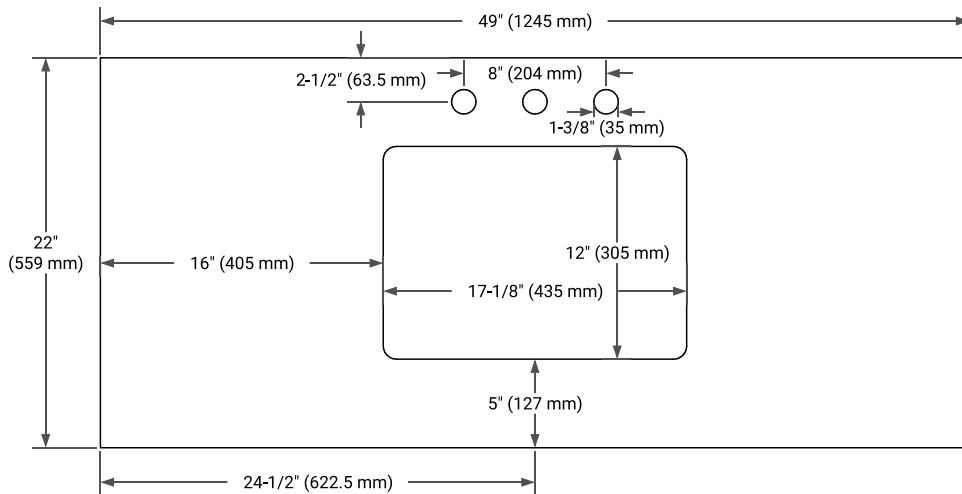

48" SINGLE SINK BASE CABINET

BASE CABINET DIMENSIONS

48" W x 21.6" D x 34.5" H

FEATURES

- Solid wood frame & plywood panels
- Dovetail drawers and joints
- Soft closing doors & drawers

HARDWARE FINISHES*

Brushed Nickel Satin Brass Matte Black Polished Chrome

49" SINGLE RECTANGLE SINK COUNTERTOP WITH 0.75 IN. THICKNESS

OVERALL DIMENSIONS

49" W x 22" D x 0.75" H

COUNTERTOP OPTIONS

Carrara Marble

FEATURES

- Solid countertop with mitered edges & seams
- Undermount white rectangular sink
- Pre-drilled for 8" widespread faucet

INCLUDED

- Countertop
- Matching Backsplash
- Rectangle Sink

COUNTERTOP PLAN VIEW

EDGE SIDE VIEW

THREE DIMENSIONAL COUNTERTOP VIEW