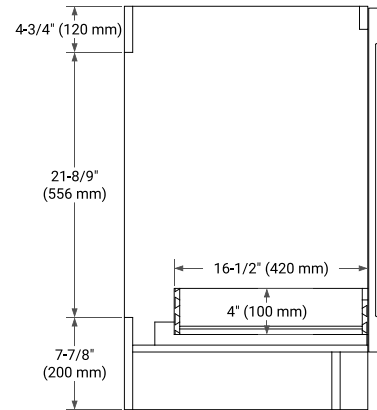

48" SINGLE SINK BASE CABINET

BASE CABINET DIMENSIONS

48" W x 21.6" D x 34.5" H

FEATURES

- Solid wood frame & plywood panels
- Dovetail drawers and joints
- Soft closing doors & drawers

HARDWARE FINISHES*

Brushed Nickel   Satin Brass   Matte Black   Polished Chrome

Hardware comes preinstalled with the illustrated option. Other finishes are available on our online store if you prefer a different one.

AVAILABLE COLORS

White   Grey   Midnight Blue

FRONT VIEW

SIDE VIEW

PLAN VIEW