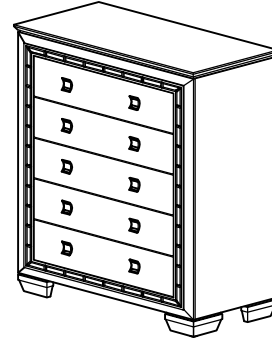

ASSEMBLY INSTRUCTION FOR ACME FURNITURE

MODEL #21826

Thank you for purchasing this quality product. Be sure to check all packing material carefully for small parts which may have loose inside the carton during shipment. Separate, identify and count all parts and metal hardware. Compare with all parts list to be sure all parts are present. If any part(s) are missing or damaged, please contact your local furniture dealer. For efficient and speedy service, please indicate the model number and code letter of part(s) needed.

HARDWARE LIST (ANTI TIPPING)

NO	NAME	PART	QTY
A	Bracket		2pcs
B	Tie Wrap		1pc
C	Long Screw		1pc
D	Short Screw		1pc

Assembly completed