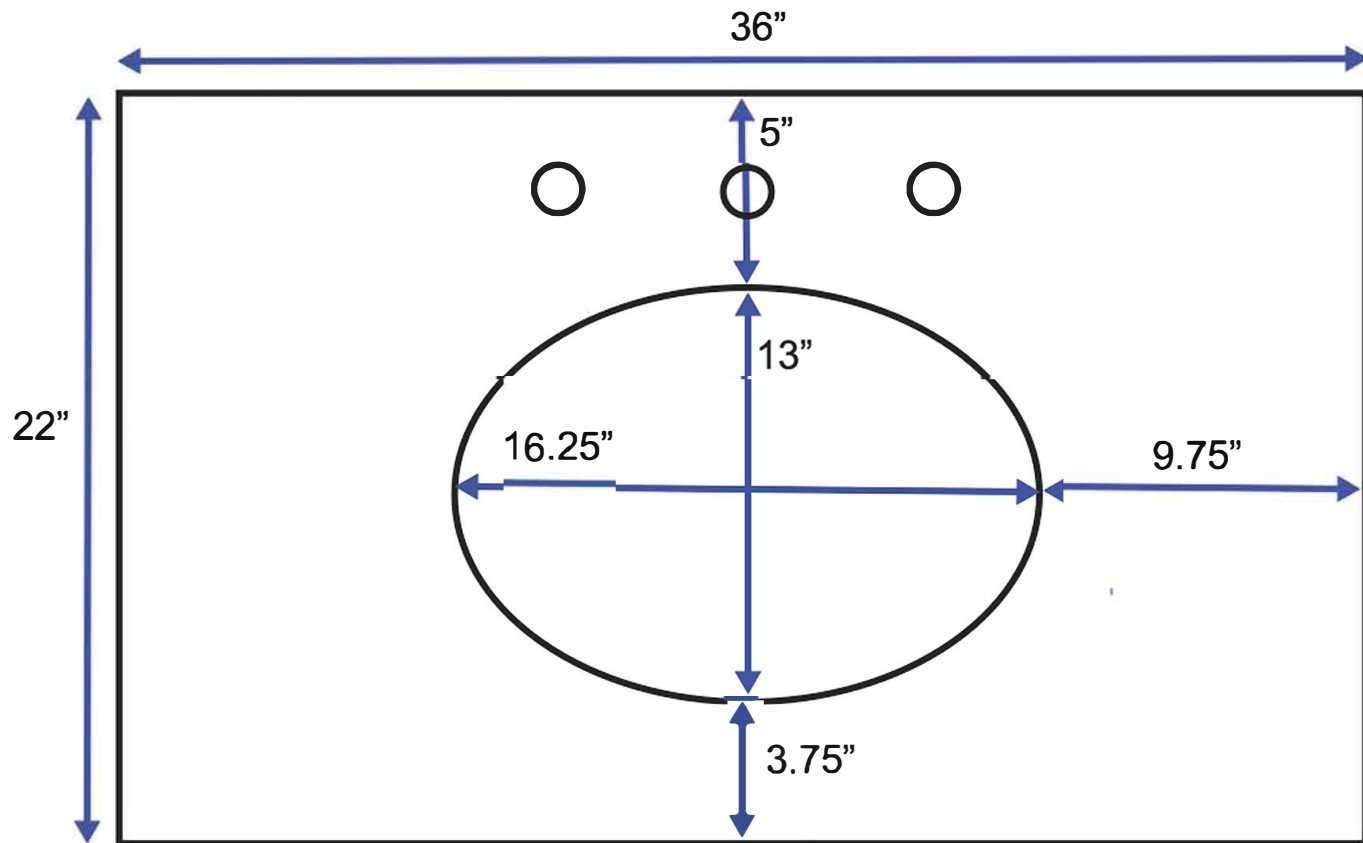

36-inch Bath Vanity (Top View)

All measurements are approximate and rounded to the nearest quarter inch.
Please allow for a slight margin of error.