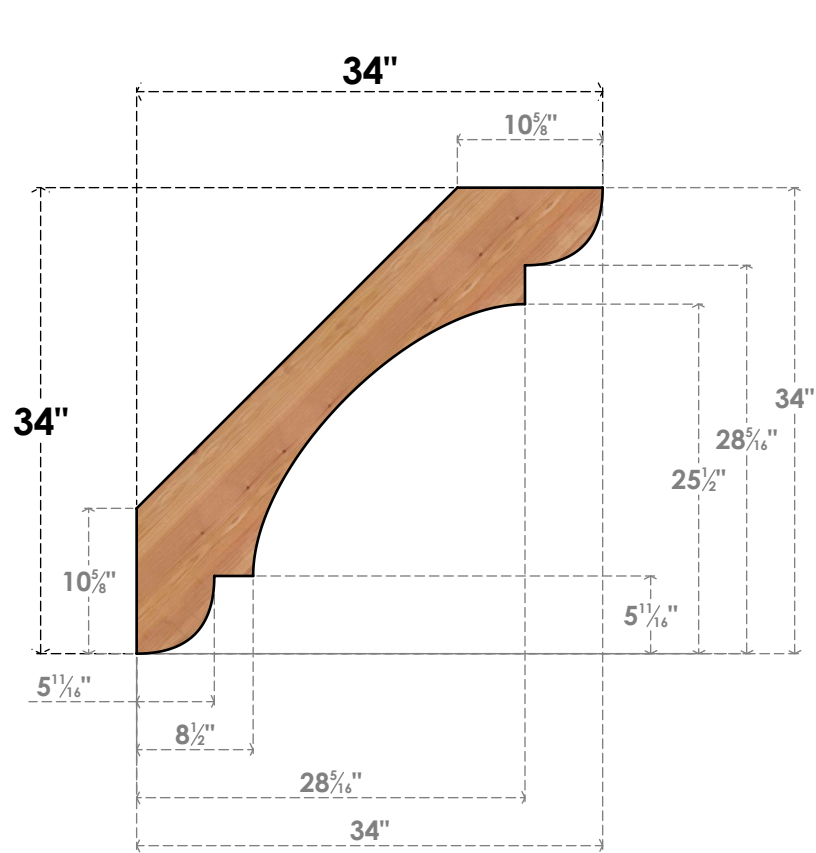

BRC06X34X34OLY00SWR

5 1/2"W X 34"D X 34"H OLYMPIC SMOOTH BRACE, WESTERN RED CEDAR

SIDE

FRONT

EKENA MILLWORK
 2300 WEST MAIN ST.
 CLARKSVILLE, TX 75426
 TOLL FREE: 866-607-0453
 WWW.EKENAMILLWORK.COM

NOTES

1. INSTALLATION TO BE COMPLETED IN ACCORDANCE WITH MANUFACTURER'S SPECIFICATIONS.
2. DRAWING MAY NOT BE TO SCALE
3. THIS DRAWING IS INTENDED FOR DESIGN AND PLANNING PURPOSES ONLY.
4. ALL INFORMATION CONTAINED HEREIN WAS CURRENT AT THE TIME OF DEVELOPMENT BUT MUST BE REVIEWED AND APPROVED BY THE PRODUCT MANUFACTURER TO BE CONSIDERED ACCURATE.
5. PRODUCTS ARE NOT KILN DRIED. THIS ITEM IS UNIQUE AND WILL CONTAIN THE NATURAL VARIATIONS THAT THE WOOD SPECIES OFFERS. THIS MAY RESULT IN VARIATIONS UP TO 1/4"