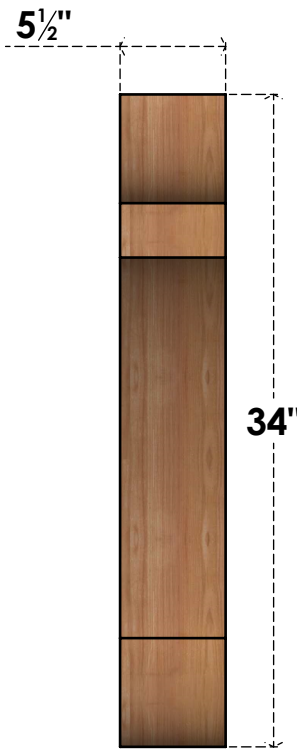

BRC06X34X34OLY00SWR

5 1/2"W X 34"D X 34"H OLYMPIC SMOOTH BRACE, WESTERN RED CEDAR

SIDE

FRONT

EKENA MILLWORK
 2300 WEST MAIN ST.
 CLARKSVILLE, TX 75426
 TOLL FREE: 866-607-0453
 WWW.EKENAMILLWORK.COM

NOTES

1. INSTALLATION TO BE COMPLETED IN ACCORDANCE WITH MANUFACTURER'S SPECIFICATIONS.
2. DRAWING MAY NOT BE TO SCALE
3. THIS DRAWING IS INTENDED FOR DESIGN AND PLANNING PURPOSES ONLY.
4. ALL INFORMATION CONTAINED HEREIN WAS CURRENT AT THE TIME OF DEVELOPMENT BUT MUST BE REVIEWED AND APPROVED BY THE PRODUCT MANUFACTURER TO BE CONSIDERED ACCURATE.
5. PRODUCTS ARE NOT KILN DRIED. THIS ITEM IS UNIQUE AND WILL CONTAIN THE NATURAL VARIATIONS THAT THE WOOD SPECIES OFFERS. THIS MAY RESULT IN VARIATIONS UP TO 1/4"