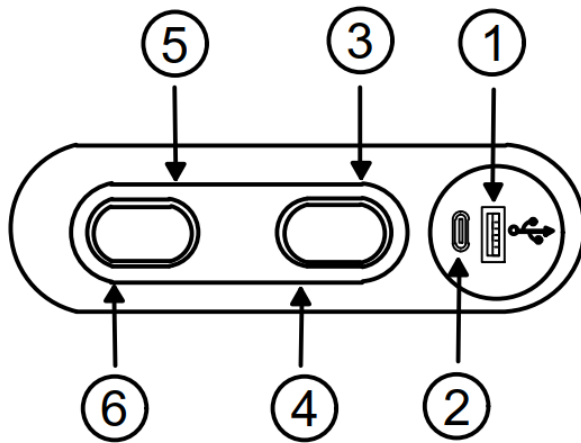

PARTS LIST			
NO.	DESCRIPTION	SKETCH	QTY
A	Seat		1PC
B	Backrest		1PC
C	Left Side Facing (LSF) Wing		1PC
D	Right Side Facing (RSF) Wing		1PC
E	Power Cable 29V		1PC

All images shown are for illustration purpose only.
Actual product may vary due to product enhancement.

Connect the wire on the backrest (B) with the wire on the seat (A).

Step 4:

Connect the Power Cable 29V (E) to the power socket on the back of Seat (A).

All images shown are for illustration purpose only.
Actual product may vary due to product enhancement.

ASSEMBLY INSTRUCTIONS

TEDDY COLLECTION

ITEM#: U5427-12P2

DESCRIPTION : TEDDY RECLINER W/PWR
HR & FR

Step 5:

Open/close the footrest and headrest
by pressing the power buttons.

Front

- ① USB interface
- ② Type-C interface
- ③ Mechanism Open
- ④ Mechanism Close
- ⑤ Headrest Open
- ⑥ Headrest Close

All images shown are for illustration purpose only.
Actual product may vary due to product enhancement.