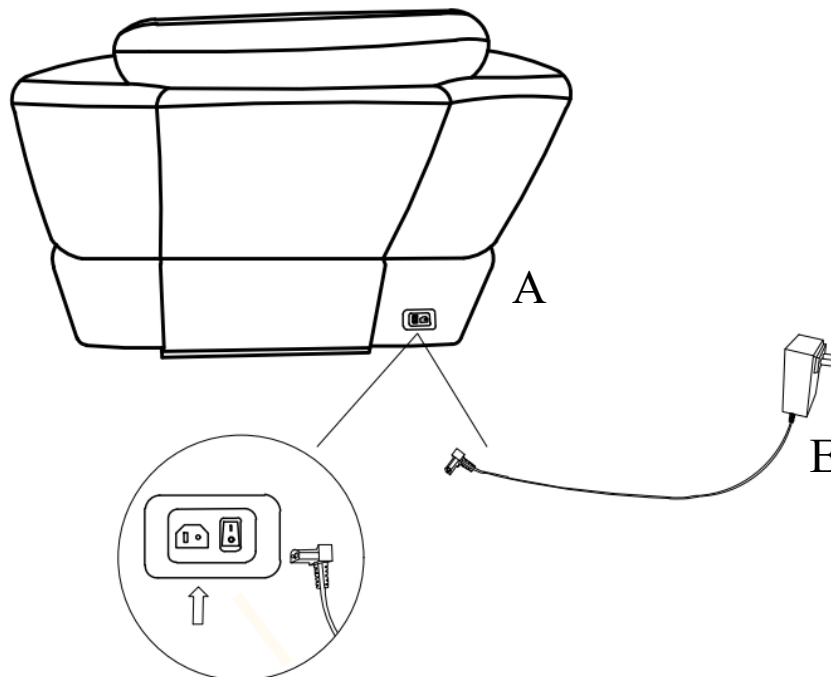

PARTS LIST			
NO.	DESCRIPTION	SKETCH	QTY
A	Seat		1PC
B	Backrest		1PC
C	Left Side Facing (LSF) Wing		1PC
D	Right Side Facing (RSF) Wing		1PC
E	Power Cable 29V		1PC

All images shown are for illustration purpose only.
Actual product may vary due to product enhancement.

ASSEMBLY INSTRUCTIONS

TEDDY COLLECTION

ITEM#: U5427-12P2

DESCRIPTION : TEDDY RECLINER W/PWR
HR & FR

Step 1:

Insert the backrest (B) to the seat (A) and make sure the backrest is secured in position

Step 2:

Attach the LSF and RSF Wings (C & D) to the Backrest (B) and make sure the wings are secured in position.

All images shown are for illustration purpose only.
Actual product may vary due to product enhancement.

ASSEMBLY INSTRUCTIONS

TEDDY COLLECTION

ITEM#: U5427-12P2

DESCRIPTION : TEDDY RECLINER W/PWR
HR & FR

Step 3:

Connect the wire on the backrest (B) with the wire on the seat (A).

Step 4:

Connect the Power Cable 29V (E) to the power socket on the back of Seat (A).

All images shown are for illustration purpose only.
Actual product may vary due to product enhancement.