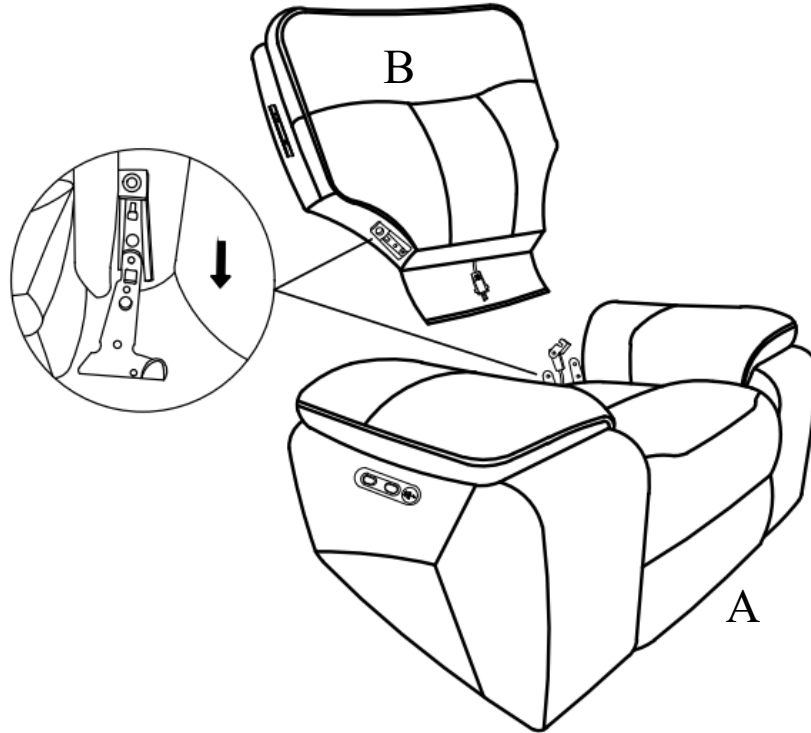

ASSEMBLY INSTRUCTIONS

TEDDY COLLECTION

ITEM#: U5427-12P2

DESCRIPTION : TEDDY RECLINER W/PWR
HR & FR

Thank you for purchasing this quality product. Be sure to check all packing materials carefully for small parts, which may have come loose during shipment. Identify and count all items and compare with the parts list shown below. It is recommended to have two people during assembling and to remove the back and base of the furniture out from the box. **Please follow the drawings below to assemble the item**

PARTS LIST			
NO.	DESCRIPTION	SKETCH	QTY
A	Seat		1PC
B	Backrest		1PC
C	Left Side Facing (LSF) Wing		1PC
D	Right Side Facing (RSF) Wing		1PC
E	Power Cable 29V		1PC

All images shown are for illustration purpose only.
Actual product may vary due to product enhancement.

ASSEMBLY INSTRUCTIONS

TEDDY COLLECTION

ITEM#: U5427-12P2

DESCRIPTION : TEDDY RECLINER W/PWR
HR & FR

Step 1:

Insert the backrest (B) to the seat (A) and make sure the backrest is secured in position

Step 2:

Attach the LSF and RSF Wings (C & D) to the Backrest (B) and make sure the wings are secured in position.

Connect the wire on the backrest (B) with the wire on the seat (A).

Step 4:

Connect the Power Cable 29V (E) to the power socket on the back of Seat (A).

All images shown are for illustration purpose only.
Actual product may vary due to product enhancement.