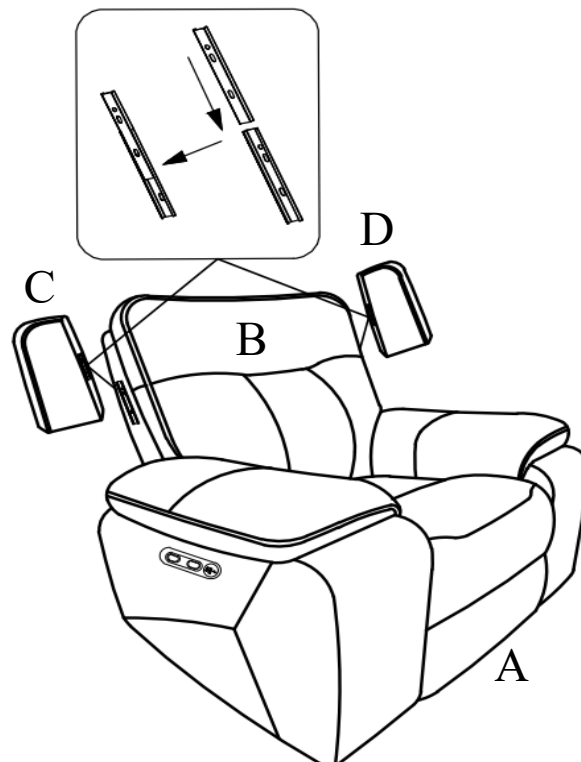

ASSEMBLY INSTRUCTIONS

TEDDY COLLECTION

ITEM#: U5427-12P2

DESCRIPTION : TEDDY RECLINER W/PWR
HR & FR

Thank you for purchasing this quality product. Be sure to check all packing materials carefully for small parts, which may have come loose during shipment. Identify and count all items and compare with the parts list shown below. It is recommended to have two people during assembling and to remove the back and base of the furniture out from the box. **Please follow the drawings below to assemble the item**

PARTS LIST			
NO.	DESCRIPTION	SKETCH	QTY
A	Seat		1PC
B	Backrest		1PC
C	Left Side Facing (LSF) Wing		1PC
D	Right Side Facing (RSF) Wing		1PC
E	Power Cable 29V		1PC

All images shown are for illustration purpose only.
Actual product may vary due to product enhancement.

ASSEMBLY INSTRUCTIONS

TEDDY COLLECTION

ITEM#: U5427-12P2

DESCRIPTION : TEDDY RECLINER W/PWR
HR & FR

Step 1:

Insert the backrest (B) to the seat (A) and make sure the backrest is secured in position

Step 2:

Attach the LSF and RSF Wings (C & D) to the Backrest (B) and make sure the wings are secured in position.

Connect the wire on the backrest (B) with the wire on the seat (A).

Step 4:

Connect the Power Cable 29V (E) to the power socket on the back of Seat (A).

All images shown are for illustration purpose only.
Actual product may vary due to product enhancement.