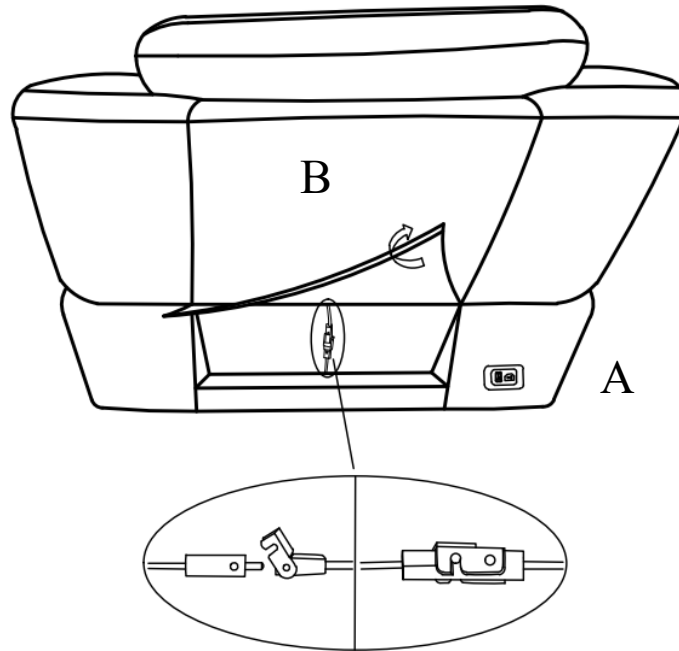

PARTS LIST			
NO.	DESCRIPTION	SKETCH	QTY
A	Seat		1PC
B	Backrest		1PC
C	Left Side Facing (LSF) Wing		1PC
D	Right Side Facing (RSF) Wing		1PC
E	Power Cable 29V		1PC

All images shown are for illustration purpose only.
Actual product may vary due to product enhancement.

All images shown are for illustration purpose only.
Actual product may vary due to product enhancement.

ASSEMBLY INSTRUCTIONS

TEDDY COLLECTION

ITEM#: U5427-12P2

DESCRIPTION : TEDDY RECLINER W/PWR
HR & FR

Step 3:

Connect the wire on the backrest (B) with the wire on the seat (A).

Step 4:

Connect the Power Cable 29V (E) to the power socket on the back of Seat (A).

All images shown are for illustration purpose only.
Actual product may vary due to product enhancement.