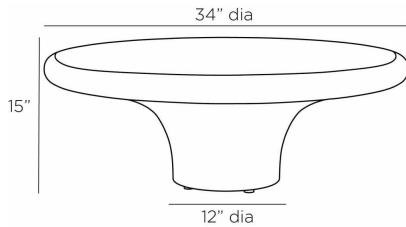

ARTERIOS

ZAHARA COFFEE TABLE

FCS07

H: 15 IN, Dia: 34.00 IN

Mojave

With a cinched waist and floating top, this bullnose design takes its inspiration from mid-century Italian sculpture. Crafted of lightweight concrete with a mojave finish, a marble-like façade is achieved through a process called hydrographics, assuring each piece will vary in color and veining.

APPEARANCE

Material	Concrete Composite
Material Type	Hydroprint
Finish	Mojave Faux Marble
Finish Will Vary	Yes
Top Coat/Sealant	Yes

DIMENSIONS

Foot Print	Dia: 12.00 IN
Diagonal Dimension	37 IN
Clearance	12 IN

SHIPPING

Shipping Requirements	TruckShip
Product Weight	121.1 lbs
Gross Weight 1	147.71 lbs
Shipping Box 1	H: 39.76 IN, L: 39.76 IN, W: 20.5 IN

ADDITIONAL INFO

Swatch Number	MCSW
Leg Or Foot Application	Adjustable Levelers