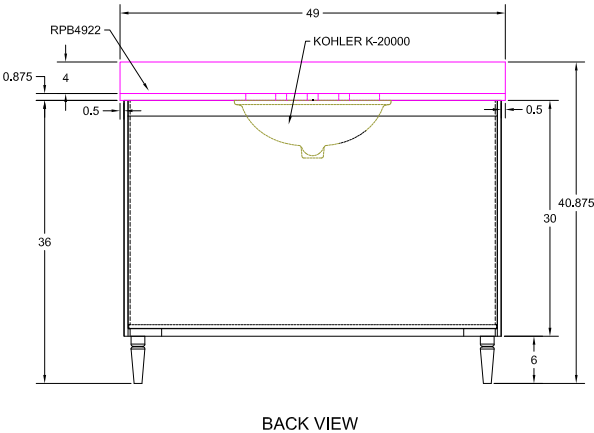

V48DT - MARCUS WITH WL-12 LEGS AND RPB4922 TOP

Bertch Cabinet Mfg., Inc.

DWG NAME: RPB4922

DEALER:

JOB NAME:

CABINET:

FIN.

HINGE

ORDER#:

DATE: 9/16/2024

DWR BY: WBS

CONTACT PERSON:

*****ITEMIZED INSTRUCTIONS:**

QUARTZ TOP RPB4922

TOP VIEW

END VIEW

FRONT VIEW