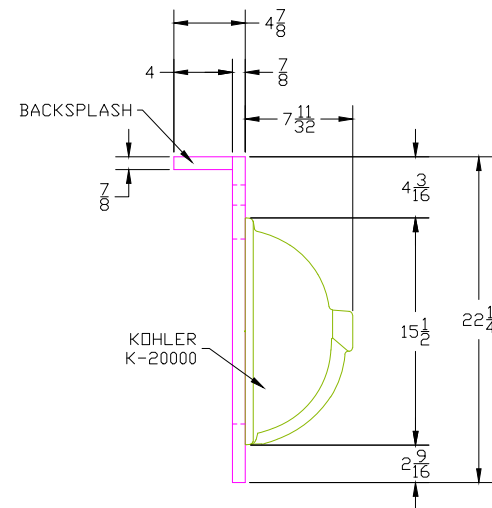

ORDER#:

DATE: 9/16/2024

DWR BY: WBS

CONTACT PERSON:

*****ITEMIZED INSTRUCTIONS:**

QUARTZ TOP RPB4922

TOP VIEW

END VIEW

FRONT VIEW