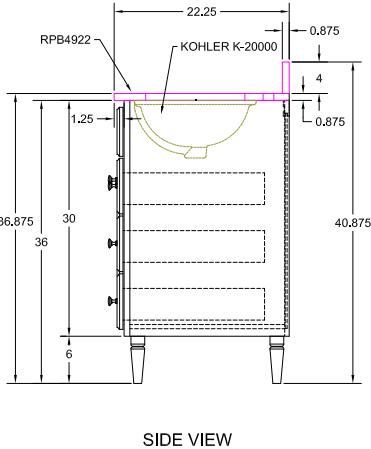

V48DT - MARCUS WITH WL-12 LEGS AND RPB4922 TOP

Bertch Cabinet Mfg., Inc.

DWG NAME: RPB4922

DEALER:

JOB NAME:

CABINET:

FIN.

HINGE

ORDER#:

DATE: 9/16/2024

DWR BY: WBS

CONTACT PERSON:

*****ITEMIZED INSTRUCTIONS:**

QUARTZ TOP RPB4922

TOP VIEW

END VIEW

FRONT VIEW