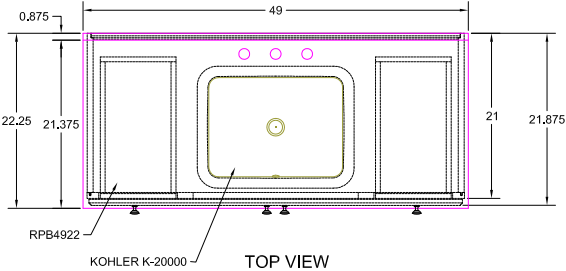

V48DT - MARCUS WITH WL-12 LEGS AND RPB4922 TOP

Bertch Cabinet Mfg., Inc.

DWG NAME: RPB4922

DEALER:

JOB NAME:

CABINET:

FIN.

HINGE

FRONT VIEW