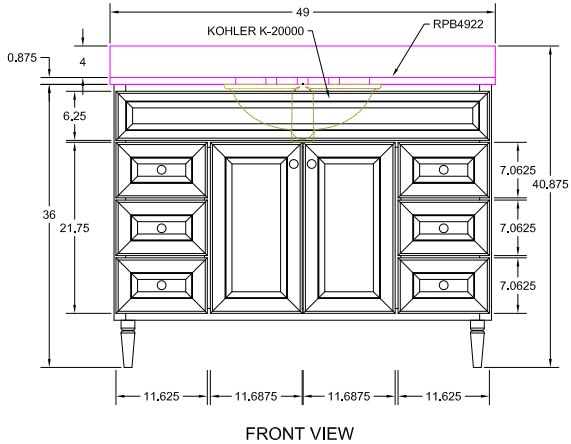

V48DT - MARCUS WITH WL-12 LEGS AND RPB4922 TOP

Bertch Cabinet Mfg., Inc.

DWG NAME: RPB4922

DEALER:

JOB NAME:

CABINET:

FIN.

HINGE

FRONT VIEW