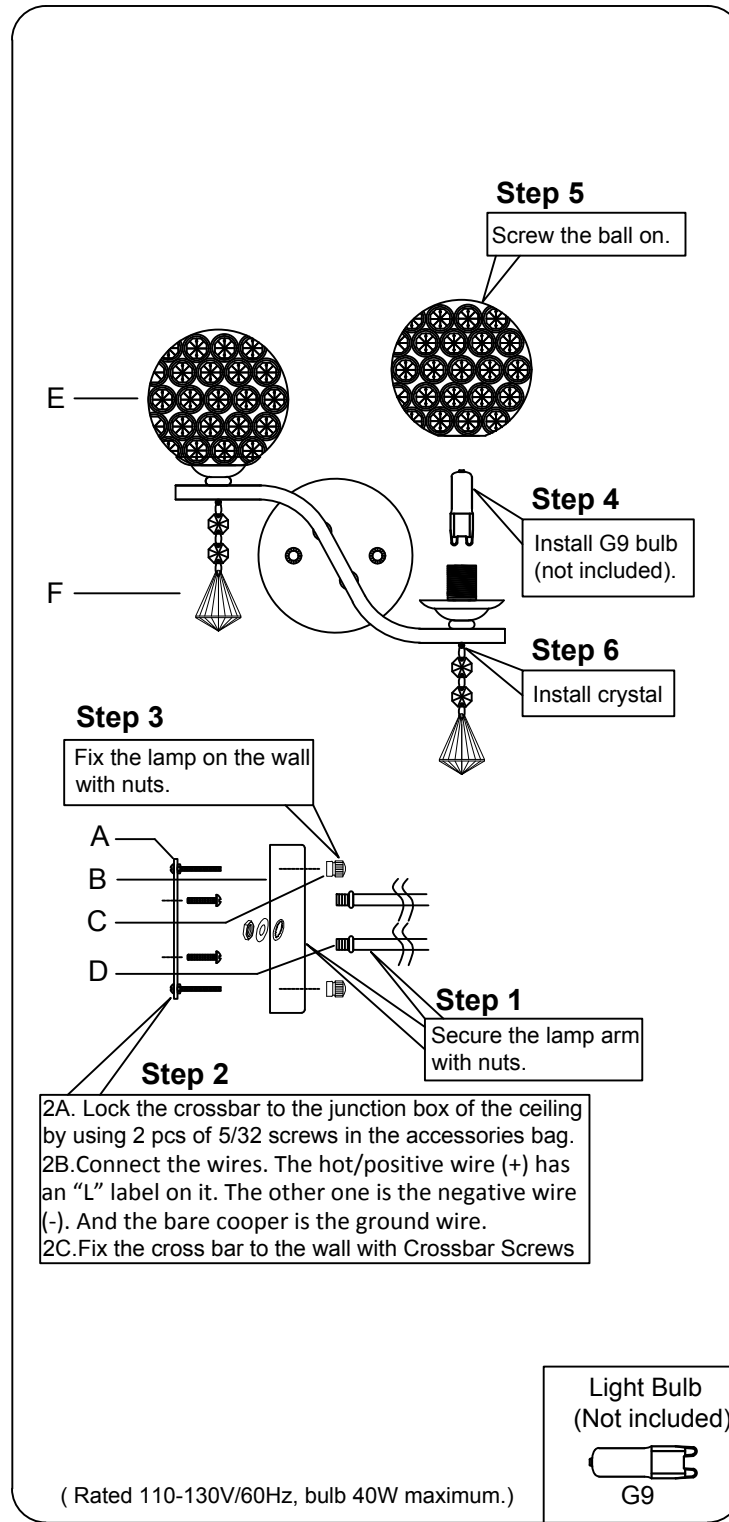

## Assembly & Installation Instructions

**Warning:** If any special control devices are used with this fixture, follow the instructions carefully to assure full compliance with N.E.C.requirements. If there are any questions, contact a qualified electric contractor.

## WIRE CONNECTION DIAGRAM

Wires meeting safety standards are required to connect the electrical circuit.

**CAUTION:** Risk of fire

Please read all instructions carefully. Before you proceed to install, make sure that the power supply is turned off and remains off until installation is completed.

## PARTS INCLUDED

Code	Part Description	QTY
A	Mounting Bracket	1 PCS
B	Canopy	1 PCS
C	Decorative Nut	2 PCS
D	Lamp Arm	1 PCS
E	Round Ball	2 PCS
F	Diamond Crystal	2 PCS