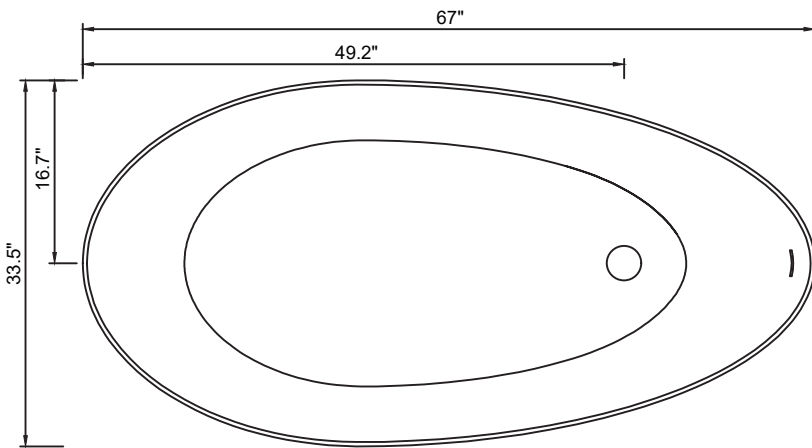

Dimension/Specification

Sku RX-S27-67