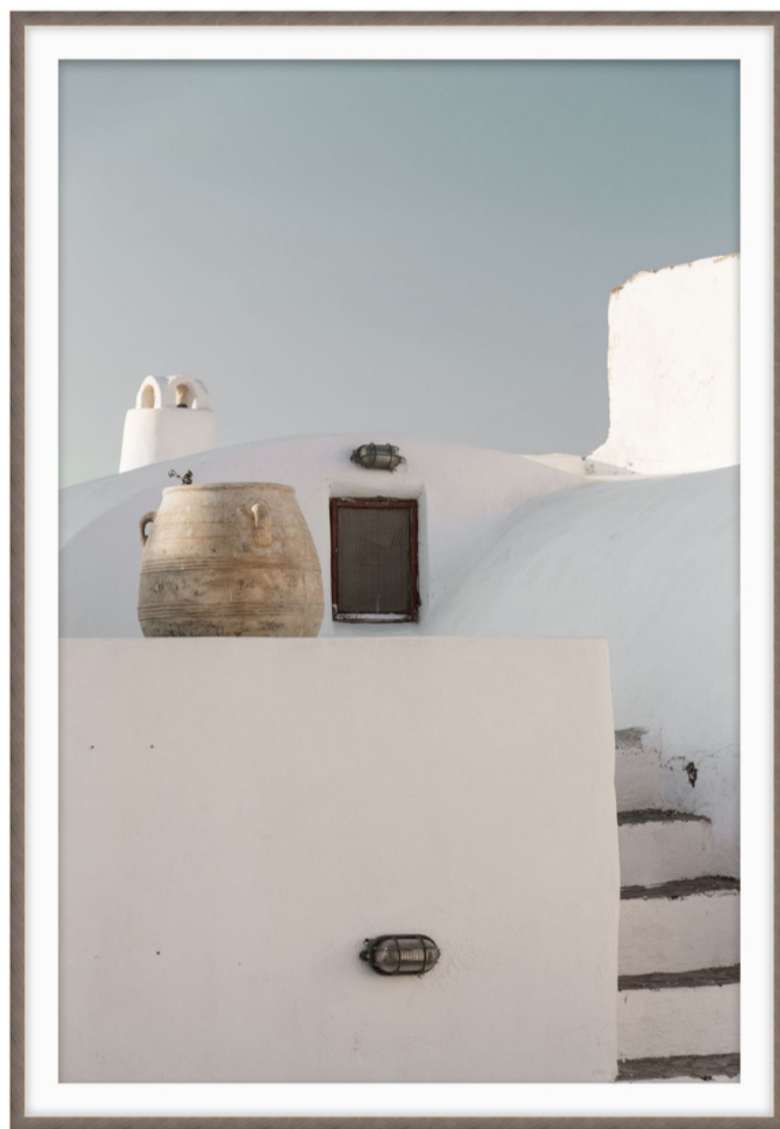

## Moments Collected 1

D2201S44029-3552

Moments Collected features an image of a secluded Mediterranean rooftop terrace high above the sea. The photograph's minimalist composition offers a study in form, perspective, and emphasis. A large, ceramic decorative pot, a shuttered window, and a chimney provide emphasis that adds a subtle touch of visual interest to the scene. The perspective offers a multi-tiered view that lifts the sight toward the sky. Smooth clean lines and curvilinear structures give the composition a strong sense of form.

Offering an intimate glimpse of coastal life, Moments Collected displays personal artifacts against a backdrop of blue and white. An original addition to the exclusive ART by TA Collection.

► Frame Width: 0.625 in