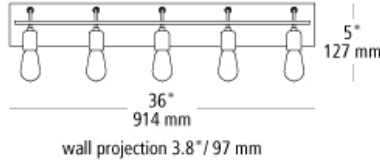

### DESCRIPTION

This Bath light marries industrial and modern all at once. With exposed hanging bulbs and facilitating unadorned lines this Bath bar is sure to make a bold statement in any bathroom space. Completing the modern yet industrial look is a sleek Black finish accentuated by contemporary Aged Brass colored sockets. This unique bath bar is available in a 1-Light and 3-Light and is one of three in this bath bar family, simply search this 3-Light Bath to find its closest relatives. It is compatible with any Medium Base lamp allowing for seamless lamp replacement. Available with or without lamp. (5) E26 medium base sockets 60w max. LED version includes (5) 3.5 watt 1750 total delivered lumens 90CRI 2700K LED ST19. Dimmable with a low-voltage electronic dimmer. 120v. ADA compliant.

3.8"  
97 mm

### WEIGHT

6.5-7lb / 2.95-3.18kg ±

5 bath