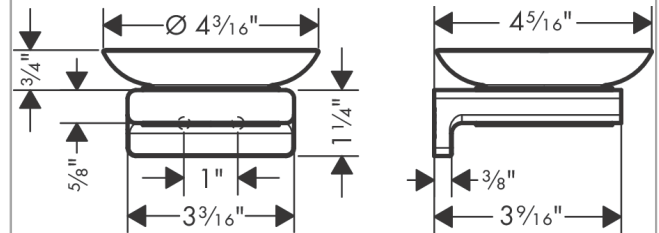

**AddStoris
Soap Dish**

Finishes : **chrome** Part no. : **41746000**

Description

Features

- Wall-mounted
- material recess: matt glass
- Metal holder
- with mounting material
- concealed fastening
- Diameter of drilled hole: 6 mm

Item details

List Price \$ 75.00

Design awards

reddot winner 2021

Product image

Scale drawing

AddStoris
Soap Dish

Finishes : chrome Part no. : 41746000

Exploded drawing

Year of production: >04/21

AddStoris
Soap Dish
 Finishes : **chrome** Part no. : **41746000**

Spare parts list

Year of production: >04/21

Pos.	Description	Part no.	Price	PU
1	mounting set	40915000	-	1