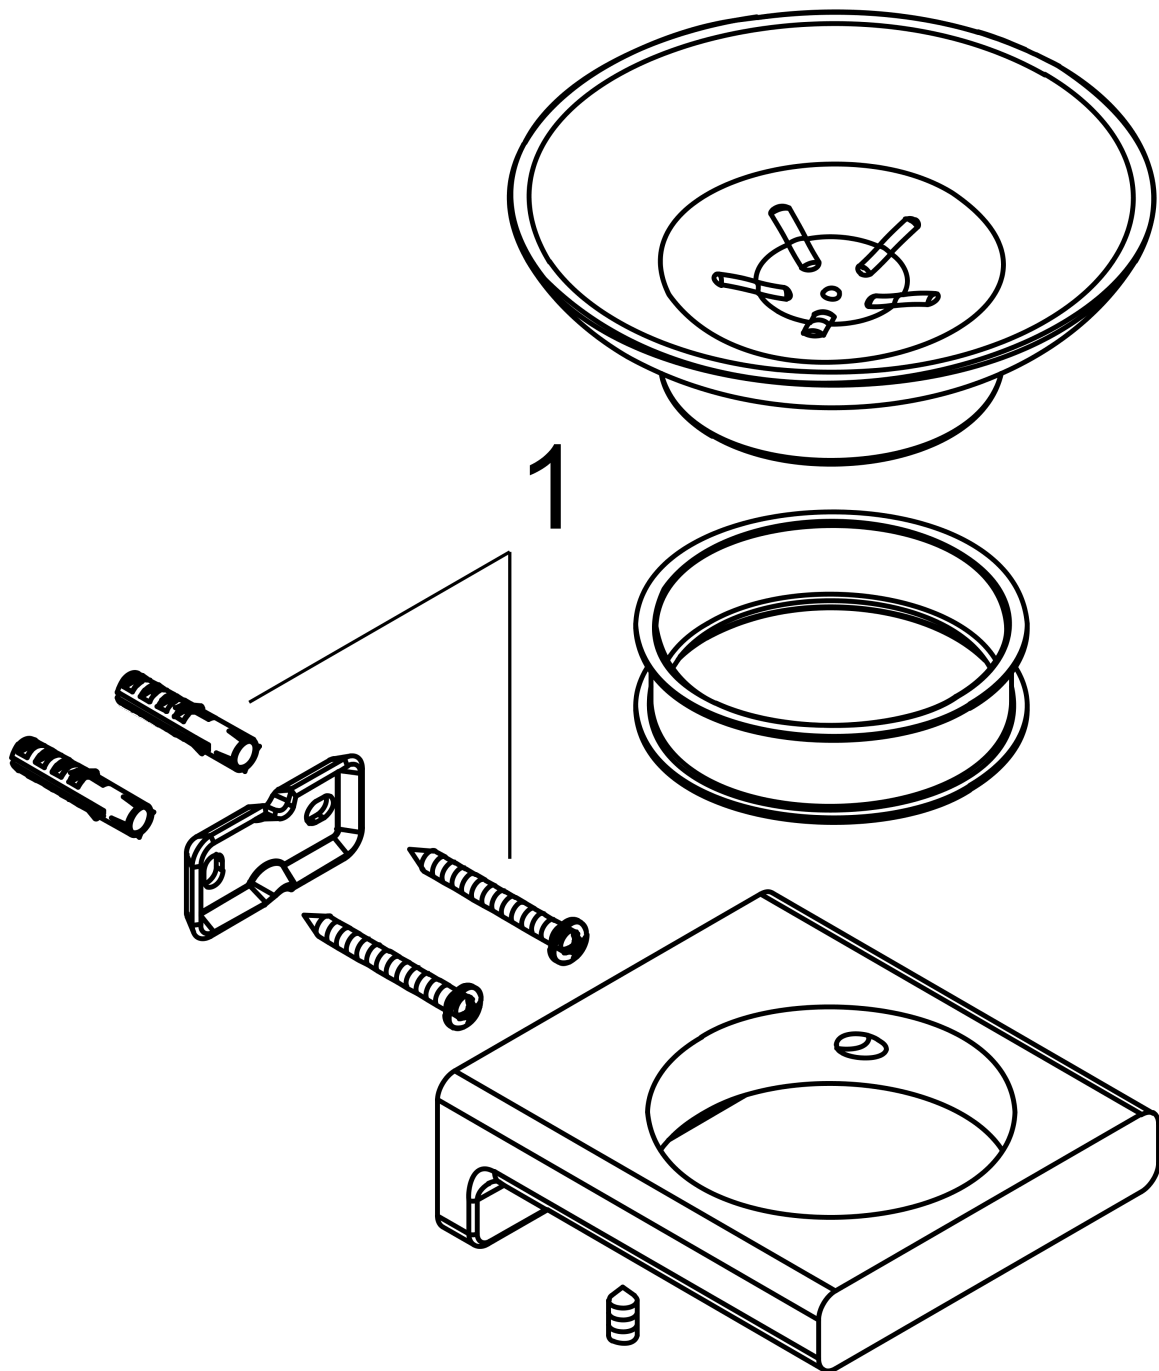

**AddStoris
Soap Dish**

Finishes : **chrome** Part no. : **41746000**

Description

Features

- Wall-mounted
- material recess: matt glass
- Metal holder
- with mounting material
- concealed fastening
- Diameter of drilled hole: 6 mm

Item details

List Price \$ 75.00

Design awards

reddot winner 2021

Product image

Scale drawing

AddStoris
Soap Dish

Finishes : chrome Part no. : 41746000

Exploded drawing

Year of production: >04/21

AddStoris
Soap Dish
 Finishes : **chrome** Part no. : **41746000**

Spare parts list

Year of production: >04/21

Pos.	Description	Part no.	Price	PU
1	mounting set	40915000	-	1