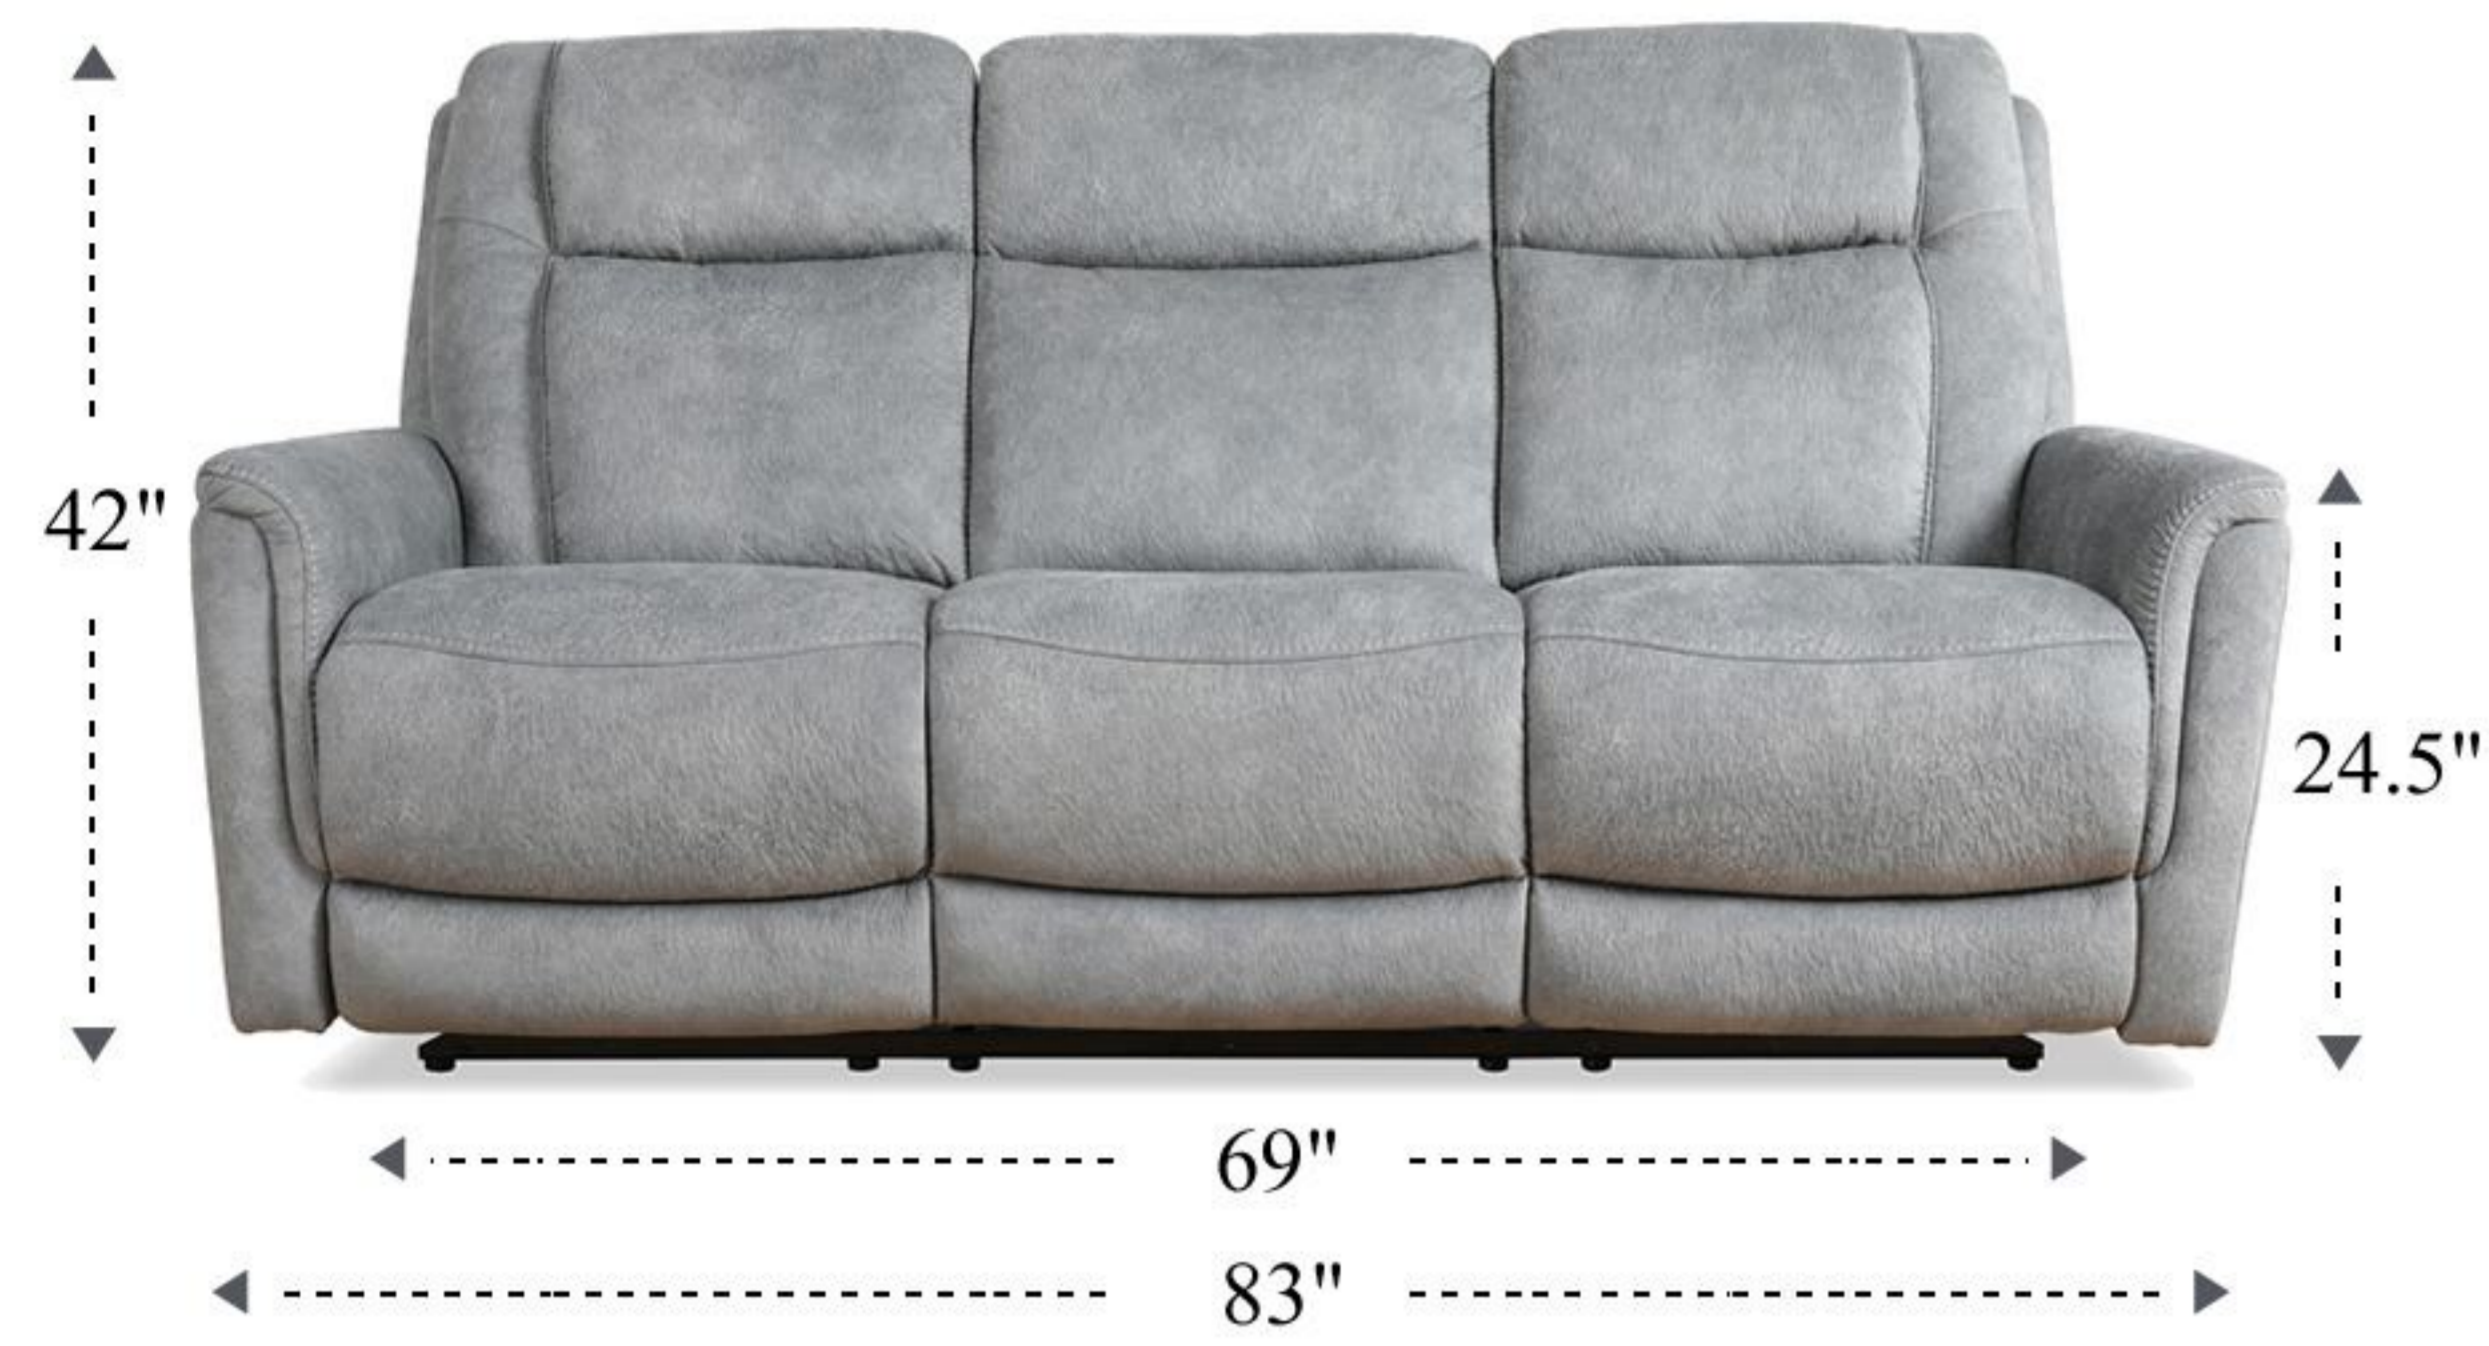

# Zero Gravity Power Reclining Sofa

Overall Dimensions	83" x 40.5" x 42"
Overall Width	83"
Overall Depth	40.5"
Overall Height	42"
Overall Weight	242.4 lbs.
Fully Reclined	71"
Distance from Wall	7"
Back of Seat to end of Chaise	45"
Leg Height (Distance from Foot Rest to Floor in Full Recline)	23"
Head Height (Distance from Headrest to Floor in Full Recline)	27.5"

Seat Width	69"
Seat Depth	20.5"
Seat Height	19.5"
Arm Width	6.5"
Arm Depth	22.5"
Arm Height	24.5"
Back Width	76.5"
Back Height	26"
Headrest Extended from Back	5"