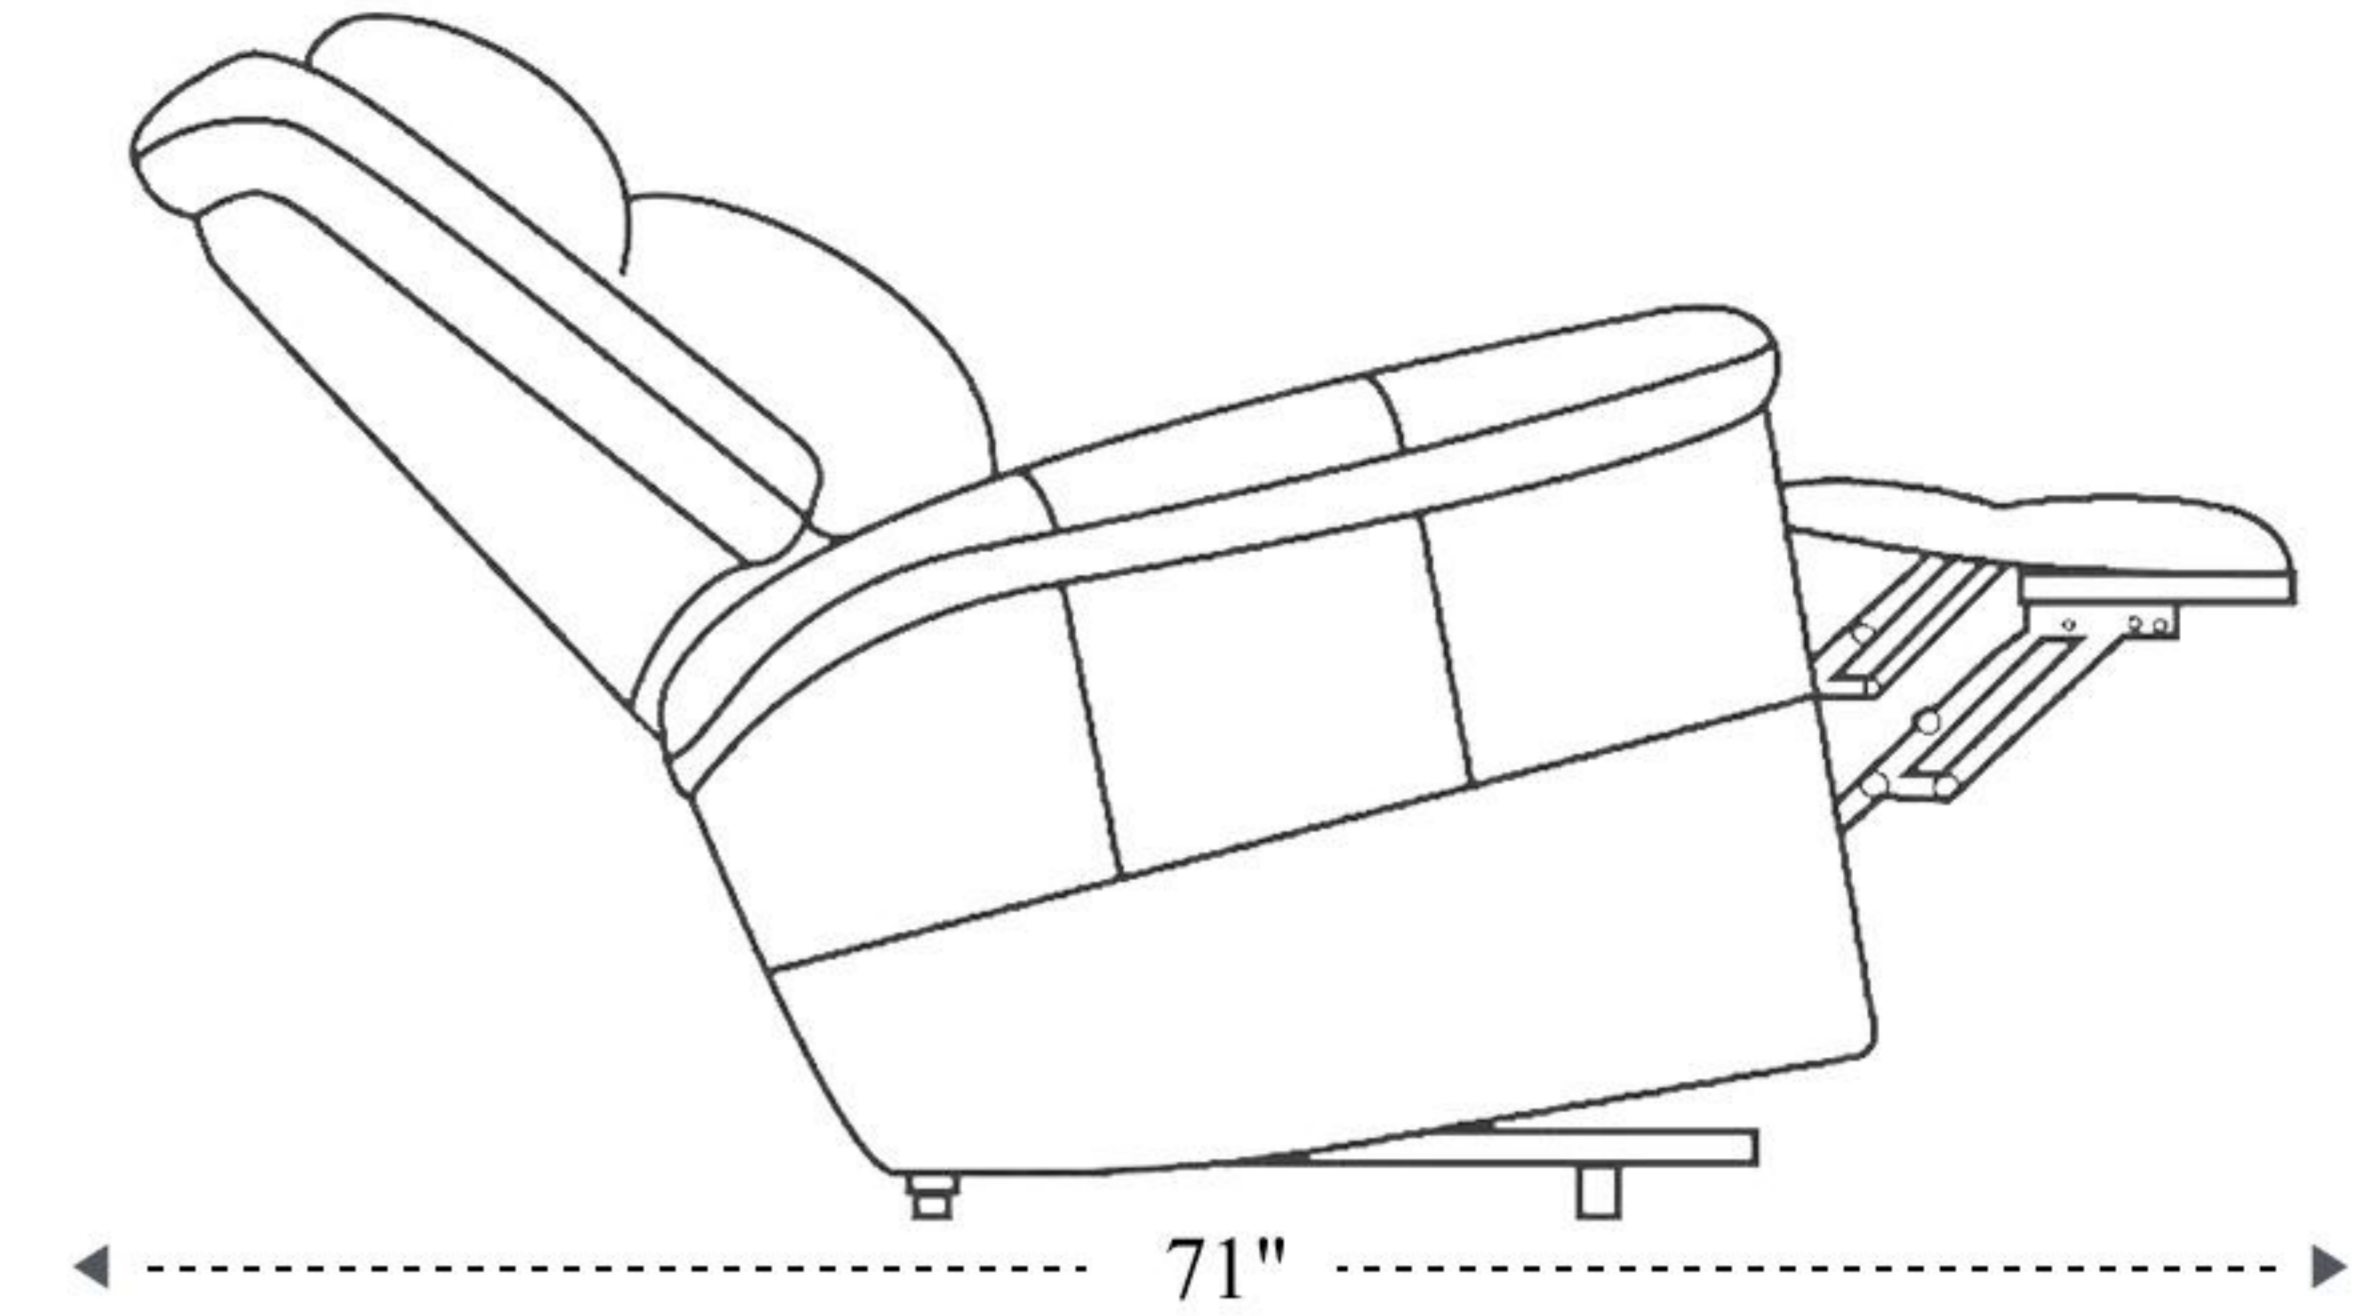

# Zero Gravity Power Reclining Sofa

Overall Dimensions	83" x 40.5" x 42"
Overall Width	83"
Overall Depth	40.5"
Overall Height	42"
Overall Weight	242.4 lbs.
Fully Reclined	71"
Distance from Wall	7"
Back of Seat to end of Chaise	45"
Leg Height (Distance from Foot Rest to Floor in Full Recline)	23"
Head Height (Distance from Headrest to Floor in Full Recline)	27.5"

Seat Width	69"
Seat Depth	20.5"
Seat Height	19.5"
Arm Width	6.5"
Arm Depth	22.5"
Arm Height	24.5"
Back Width	76.5"
Back Height	26"
Headrest Extended from Back	5"