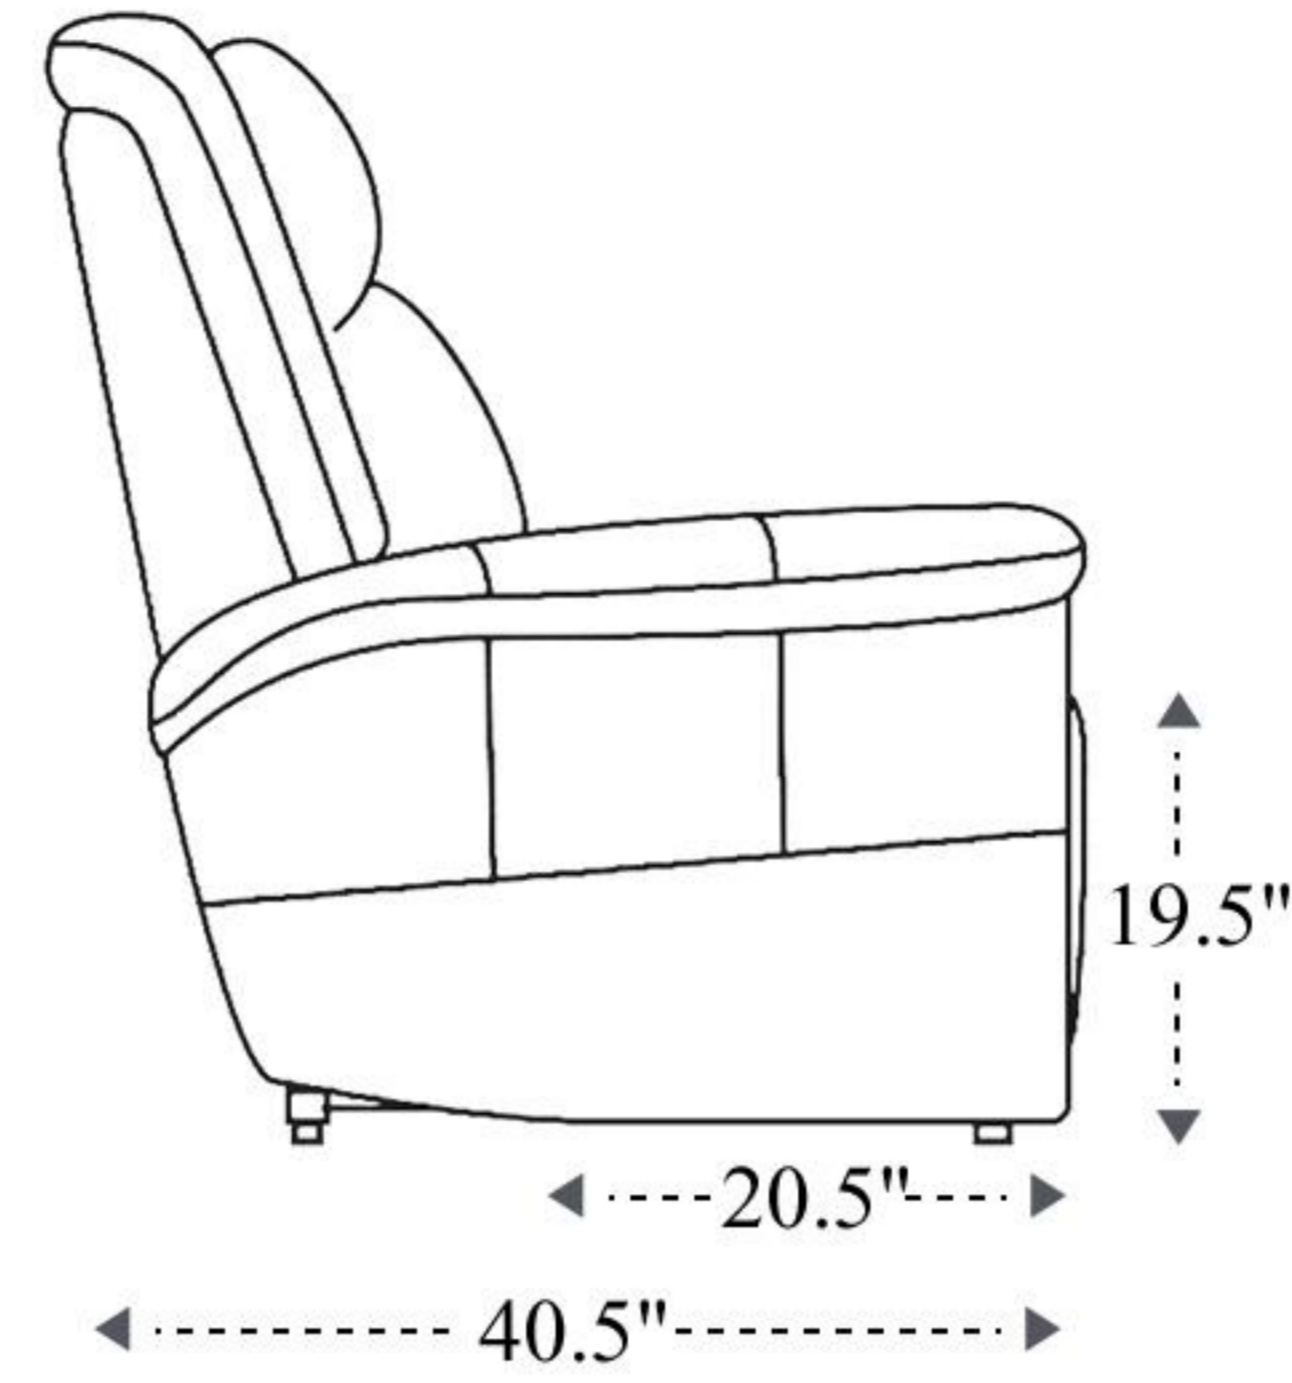

# Zero Gravity Power Reclining Sofa

Overall Dimensions	83" x 40.5" x 42"
Overall Width	83"
Overall Depth	40.5"
Overall Height	42"
Overall Weight	242.4 lbs.
Fully Reclined	71"
Distance from Wall	7"
Back of Seat to end of Chaise	45"
Leg Height (Distance from Foot Rest to Floor in Full Recline)	23"
Head Height (Distance from Headrest to Floor in Full Recline)	27.5"

Seat Width	69"
Seat Depth	20.5"
Seat Height	19.5"
Arm Width	6.5"
Arm Depth	22.5"
Arm Height	24.5"
Back Width	76.5"
Back Height	26"
Headrest Extended from Back	5"