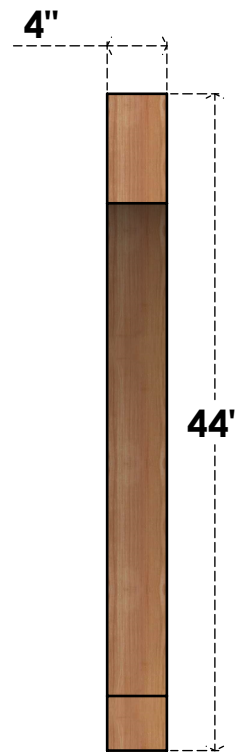

BRC04X44X44IMP00RWR

4"W X 44"D X 44"H IMPERIAL ROUGH SAWN BRACE, WESTERN RED CEDAR

SIDE

FRONT

EKENA MILLWORK
 2300 WEST MAIN ST.
 CLARKSVILLE, TX 75426
 TOLL FREE: 866-607-0453
 WWW.EKENAMILLWORK.COM

NOTES

1. INSTALLATION TO BE COMPLETED IN ACCORDANCE WITH MANUFACTURER'S SPECIFICATIONS.
2. DRAWING MAY NOT BE TO SCALE
3. THIS DRAWING IS INTENDED FOR DESIGN AND PLANNING PURPOSES ONLY.
4. ALL INFORMATION CONTAINED HEREIN WAS CURRENT AT THE TIME OF DEVELOPMENT BUT MUST BE REVIEWED AND APPROVED BY THE PRODUCT MANUFACTURER TO BE CONSIDERED ACCURATE.
5. PRODUCTS ARE NOT KILN DRIED. THIS ITEM IS UNIQUE AND WILL CONTAIN THE NATURAL VARIATIONS THAT THE WOOD SPECIES OFFERS. THIS MAY RESULT IN VARIATIONS UP TO 1/4"