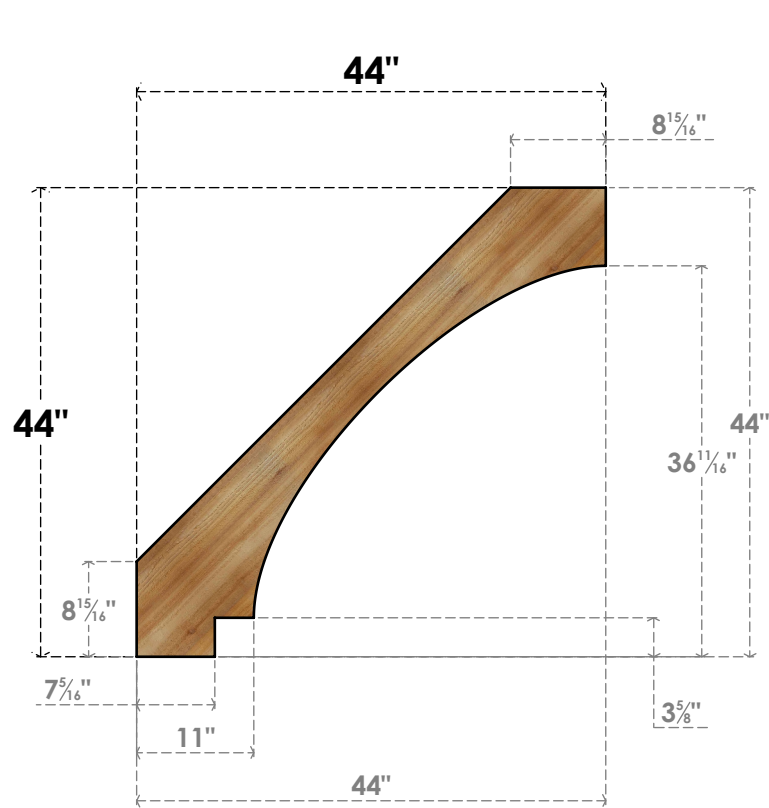

BRC04X44X44IMP00RWR

4"W X 44"D X 44"H IMPERIAL ROUGH SAWN BRACE, WESTERN RED CEDAR

SIDE

FRONT

EKENA MILLWORK
 2300 WEST MAIN ST.
 CLARKSVILLE, TX 75426
 TOLL FREE: 866-607-0453
 WWW.EKENAMILLWORK.COM

NOTES