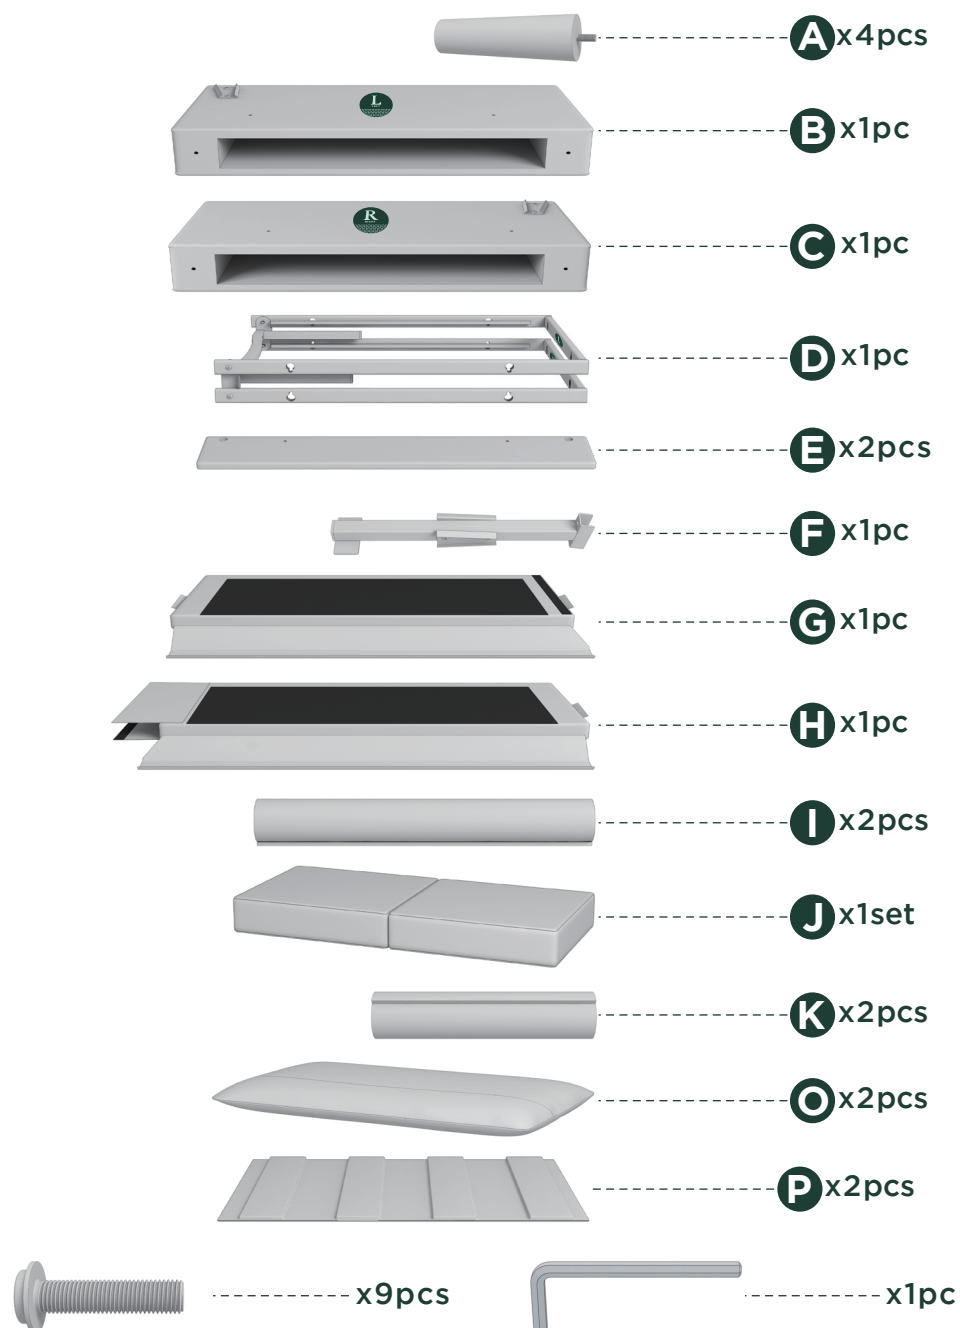

Easy as 1-2-3 Assembly Instruction

Numbers must Match for Secure Assembly

Components

Return Policy

ZINUS believes you will absolutely love your new addition to your home, but if for some reason you want to return the product, please contact us directly before you decide to return your product to the retailer. Our Customer Service organization can answer most concerns and can assist you with any questions you may have about your new product.

Please visit www.zinus.com/warranty for warranty information on your new product.

1

Tips:

Unroll the cushion and spread it out evenly on a flat surface, allowing the foam to expand for 48 – 72 hours (for best results). Then zip on the cover and place it on the frame.

2

3

4

5

6

7

8

9

10

11

12

13

14

15

16