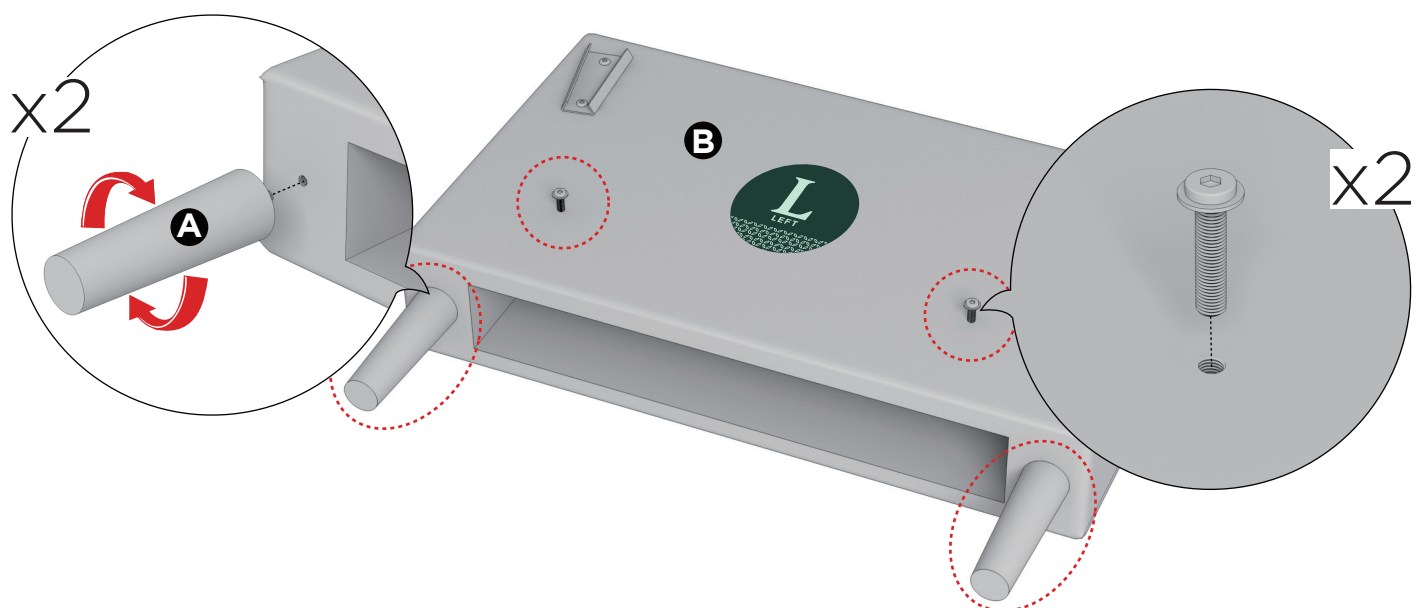

1

Tips:

Unroll the cushion and spread it out evenly on a flat surface, allowing the foam to expand for 48 – 72 hours (for best results). Then zip on the cover and place it on the frame.

2

3