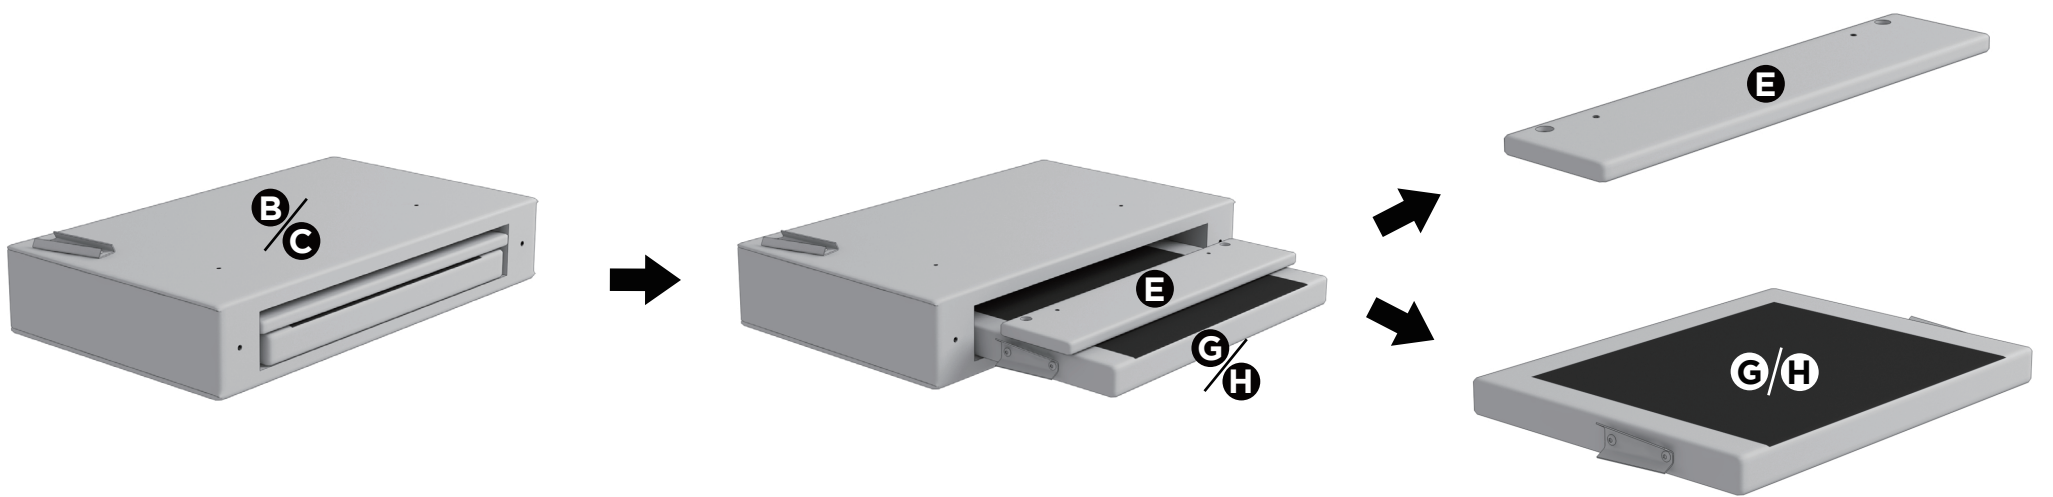

1

Tips:

Unroll the cushion and spread it out evenly on a flat surface, allowing the foam to expand for 48 – 72 hours (for best results). Then zip on the cover and place it on the frame.

2

3