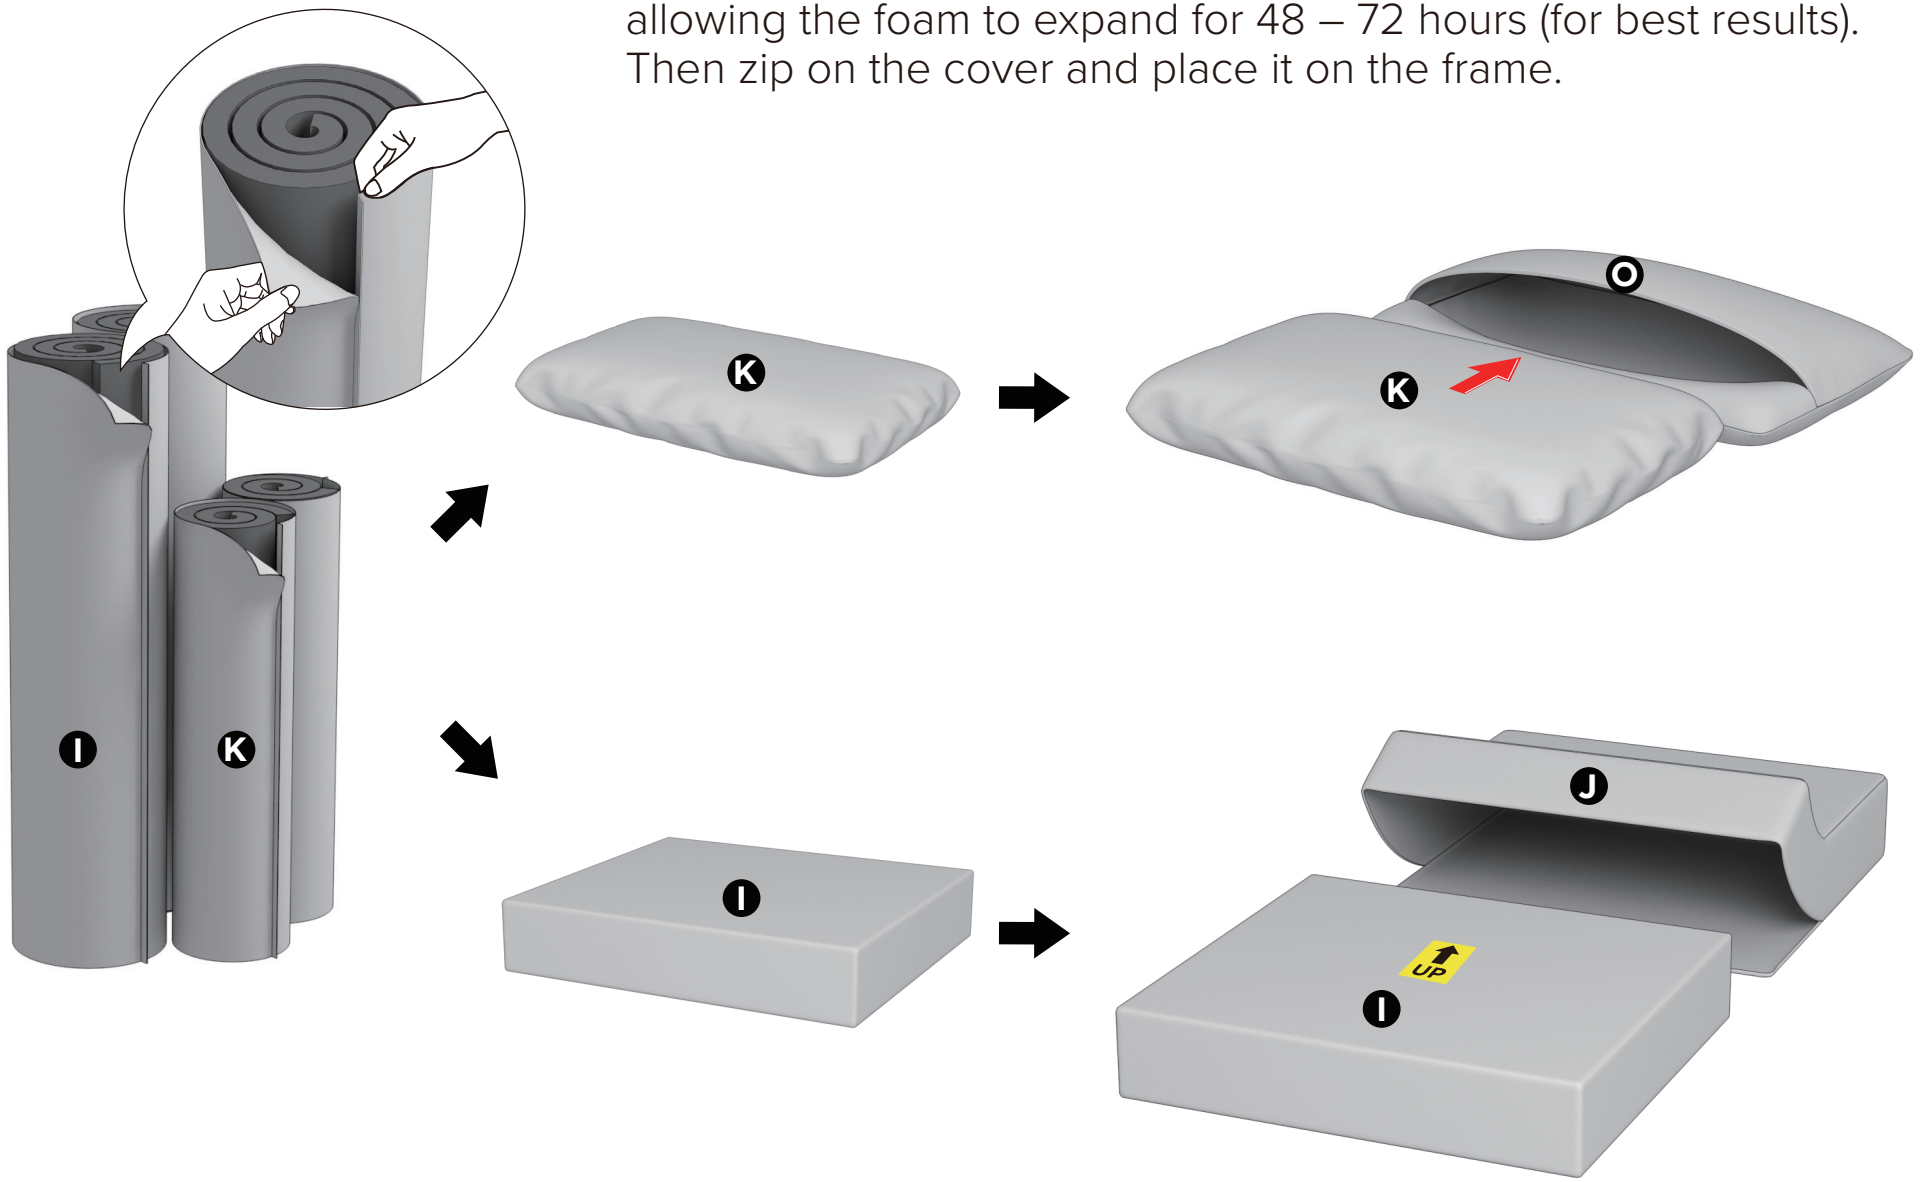

Please visit www.zinus.com/warranty for warranty information on your new product.

1

Tips:

Unroll the cushion and spread it out evenly on a flat surface, allowing the foam to expand for 48 – 72 hours (for best results). Then zip on the cover and place it on the frame.