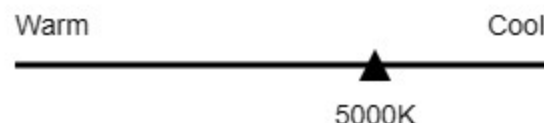

Lighting Facts

Per Bulb

Brightness **450 lumens**

Estimated Yearly Energy Cost **\$0.60**

Based on 3 hrs/day, 11¢/kWh
Cost depends on rates and use

Life **13.7 years**

Based on 3 hrs/day

Light Appearance