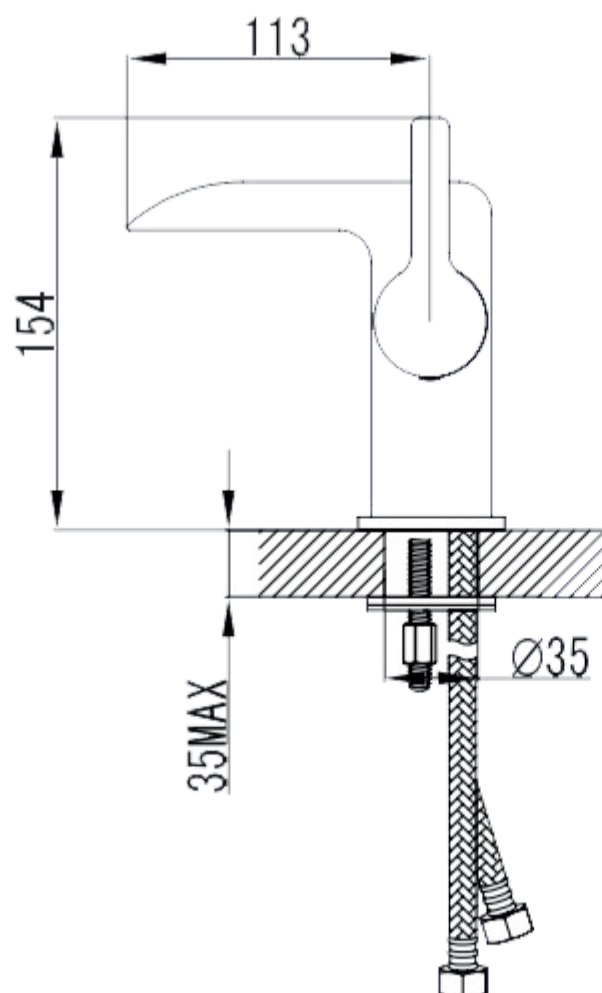

MODEL NO : EVFT93BN

ERECTING TOOL

DRAWER'S ADJUST

INSTALLATION INSTRUCTIONS