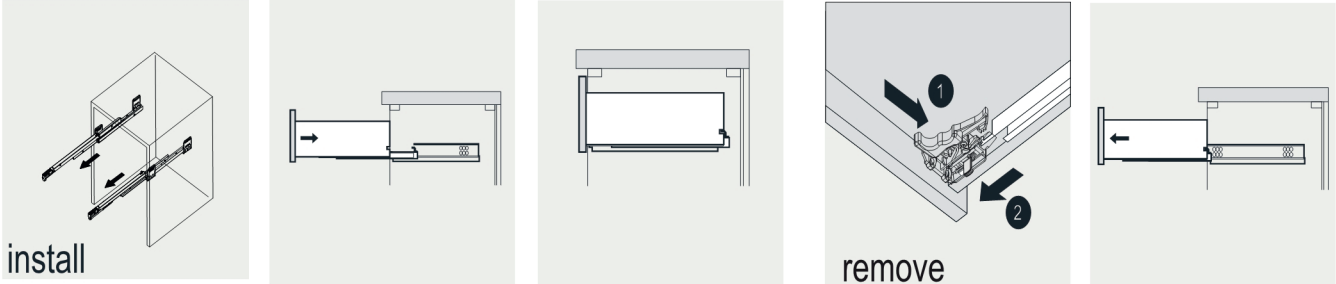

MODEL NO : EVFT93BN

ERECTING TOOL

DRAWER'S ADJUST

INSTALLATION INSTRUCTIONS