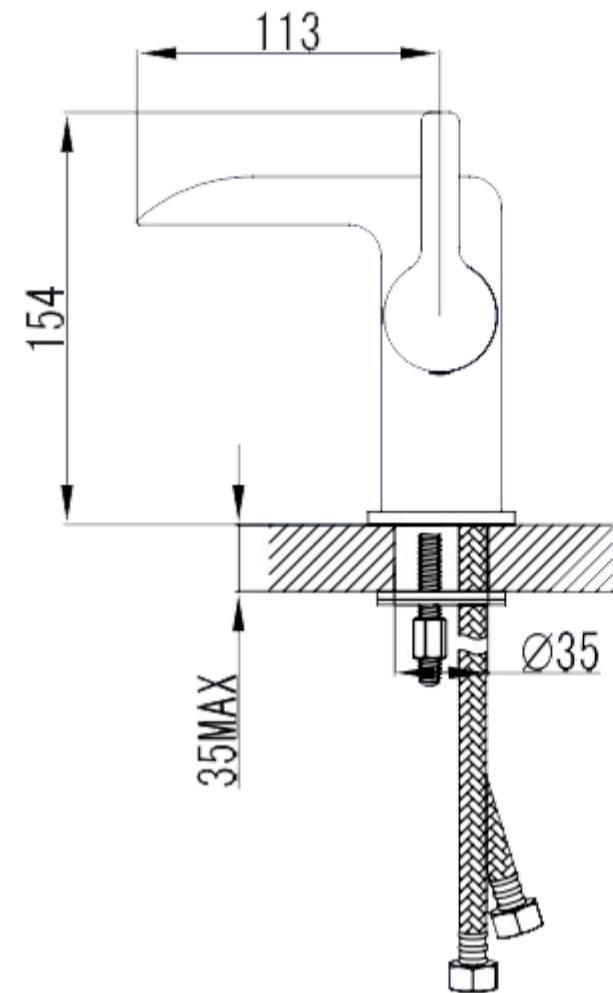

MODEL NO : EVFT93BN

ERECTING TOOL

DRAWER'S ADJUST

INSTALLATION INSTRUCTIONS