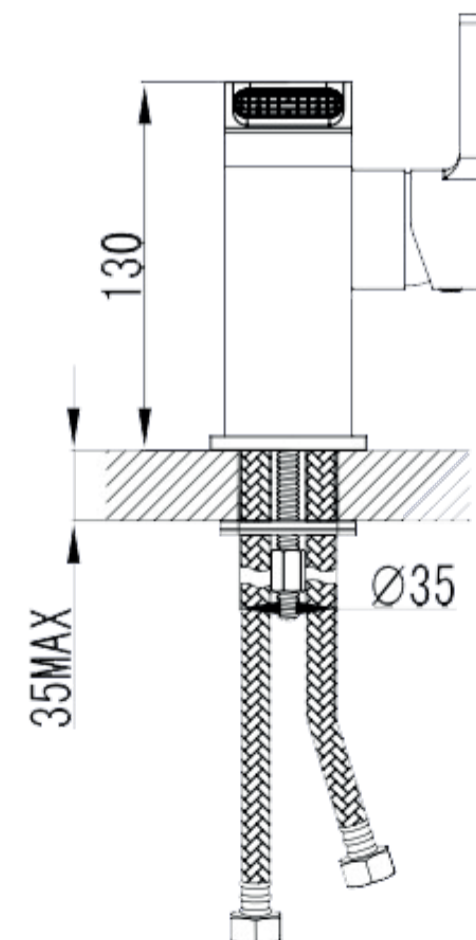

MODEL NO : EVFT93BN

ERECTING TOOL

DRAWER'S ADJUST

INSTALLATION INSTRUCTIONS