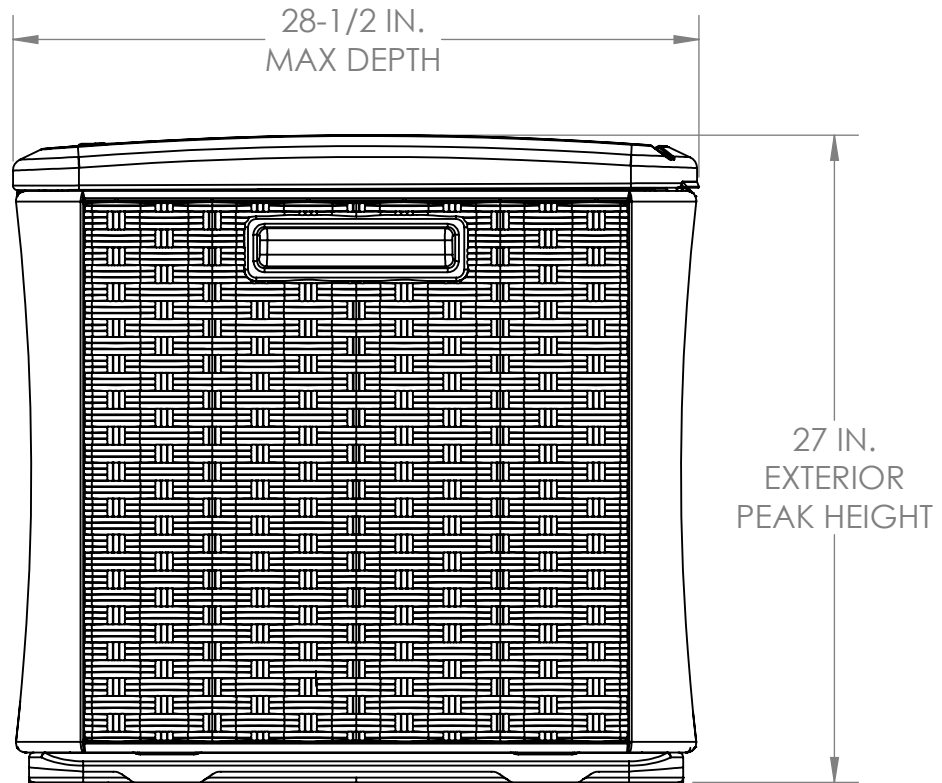

BMDB134004
FRONT VIEW

VOLUME: 17.9 CU. FT.
134 GAL.

BMDB134004
SIDE VIEW

BMDB134004
TOP VIEW

BMDB134004
INTERIOR SIDE VIEW