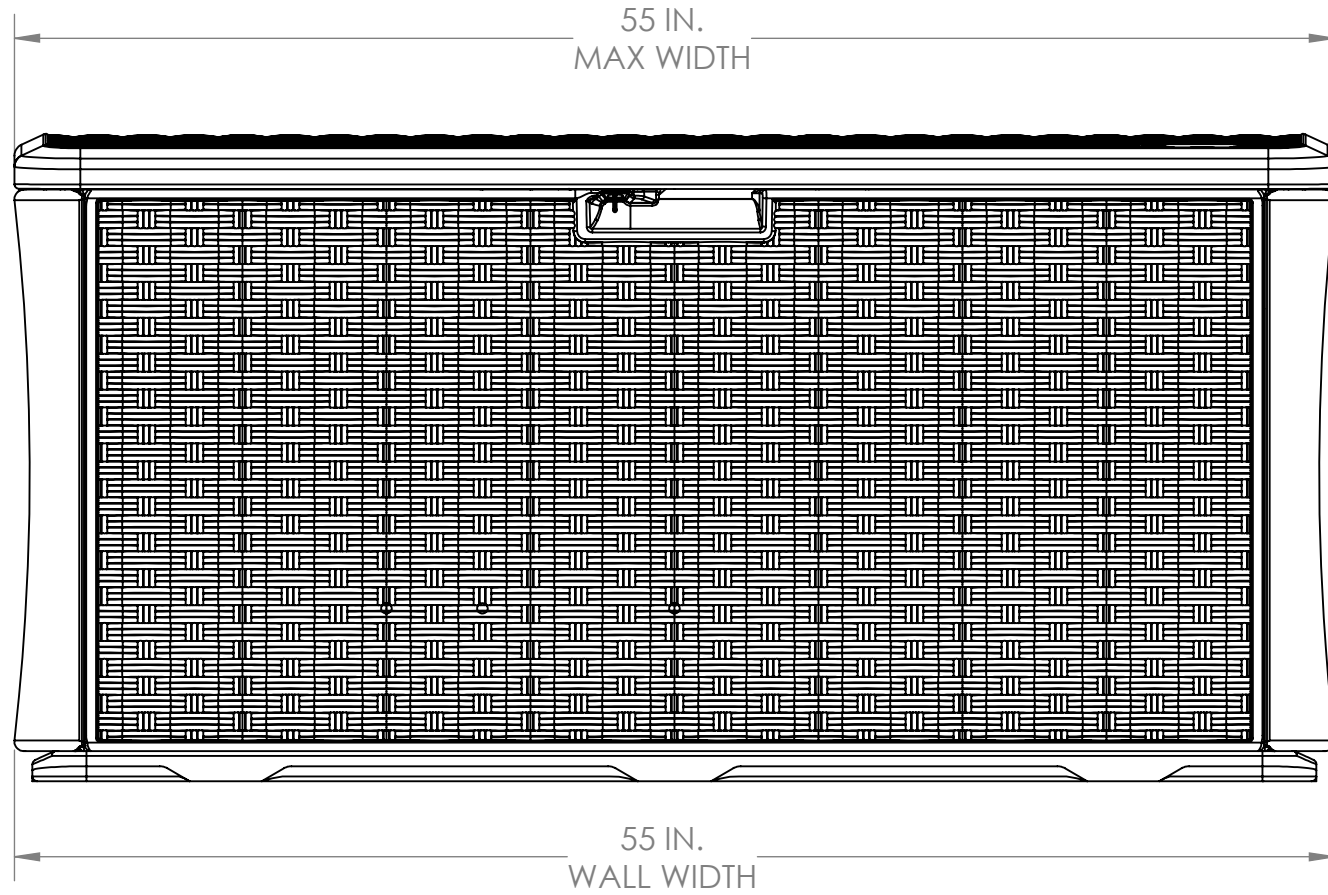

BMDB134004
FRONT VIEW

VOLUME: 17.9 CU. FT.
134 GAL.

BMDB134004
SIDE VIEW

BMDB134004
TOP VIEW

BMDB134004
INTERIOR SIDE VIEW