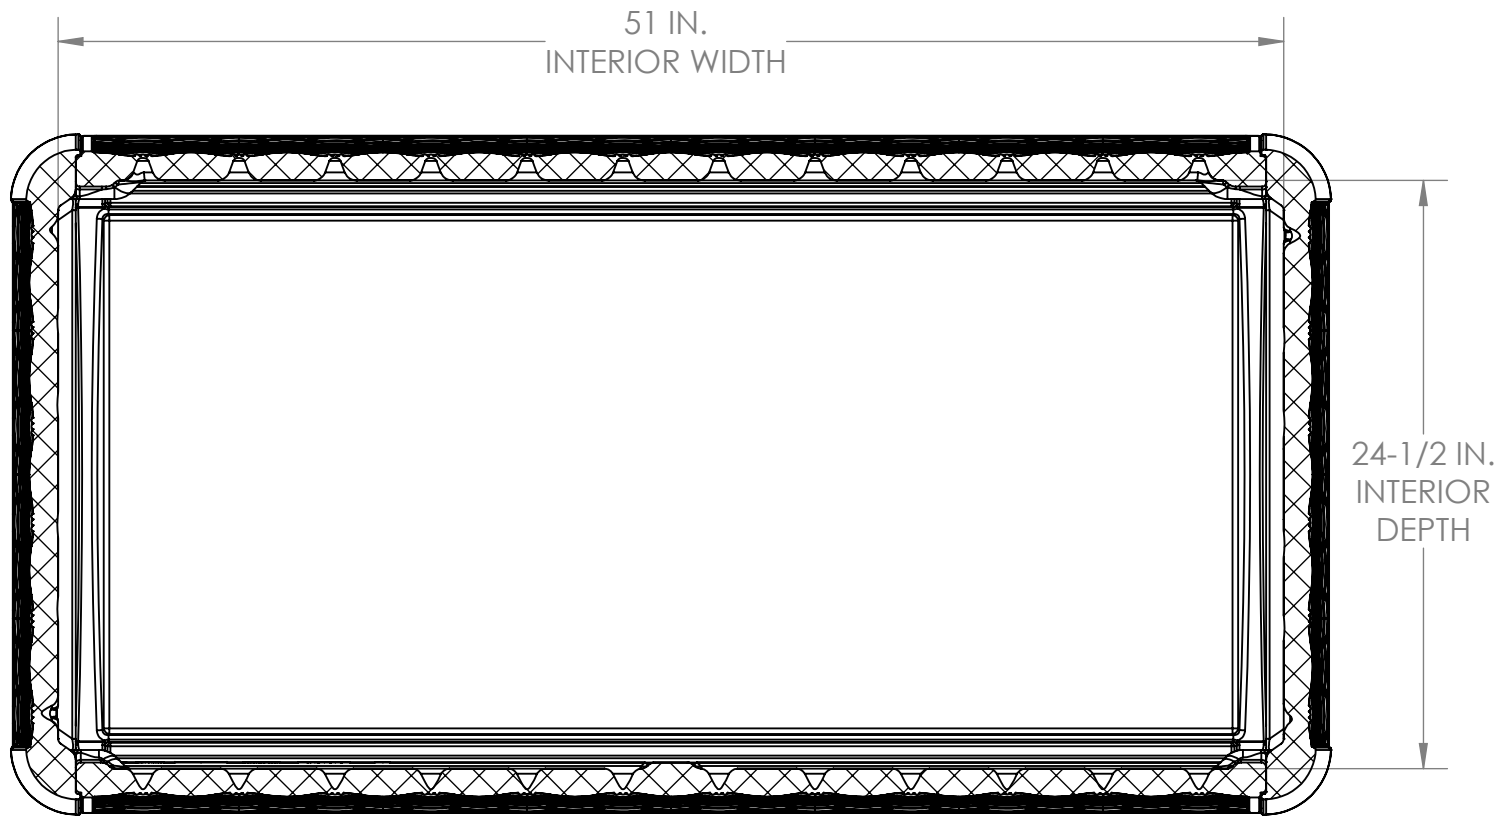

BMDB134004
FRONT VIEW

VOLUME: 17.9 CU. FT.
134 GAL.

BMDB134004
SIDE VIEW

BMDB134004
TOP VIEW

BMDB134004
INTERIOR SIDE VIEW