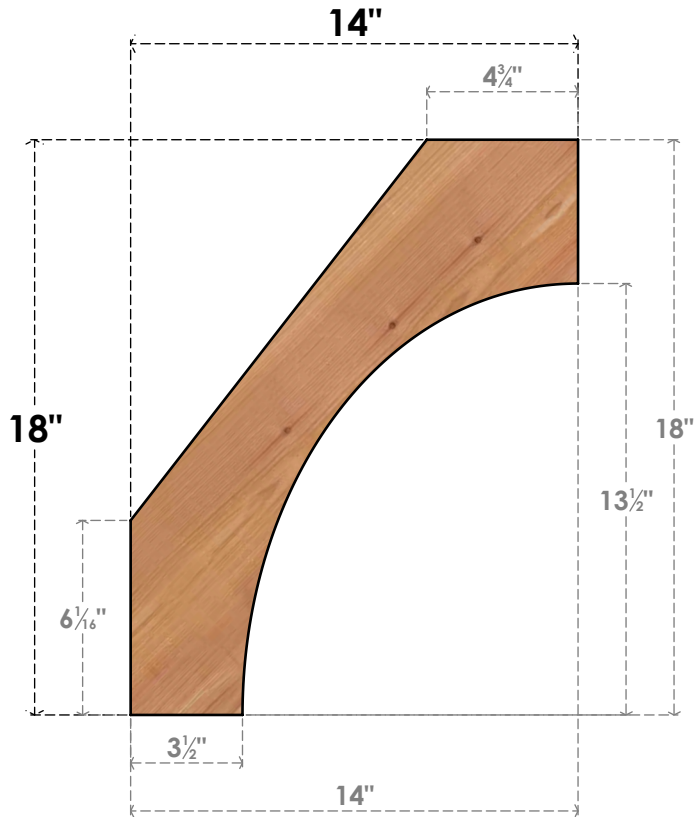

# BRC04X14X18WTLOOSWR

3 1/2"W X 14"D X 18"H WESTLAKE SMOOTH BRACE, WESTERN RED CEDAR

**SIDE**

**FRONT**

EKENA MILLWORK  
 2300 WEST MAIN ST.  
 CLARKSVILLE, TX 75426  
 TOLL FREE: 866-607-0453  
 WWW.EKENAMILLWORK.COM