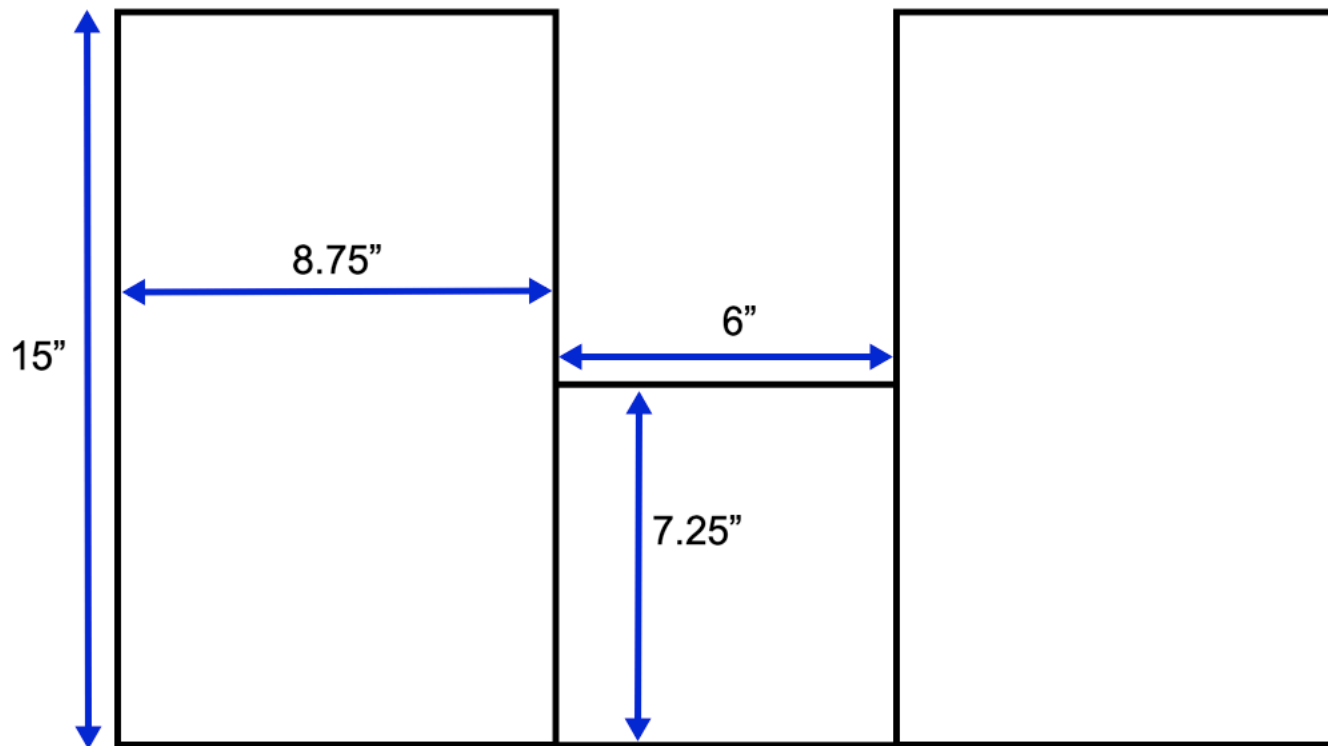

Avery 60-inch Double Vanity (Middle Drawer)

All measurements are approximate and rounded to the nearest quarter inch.
Please allow for a slight margin of error.