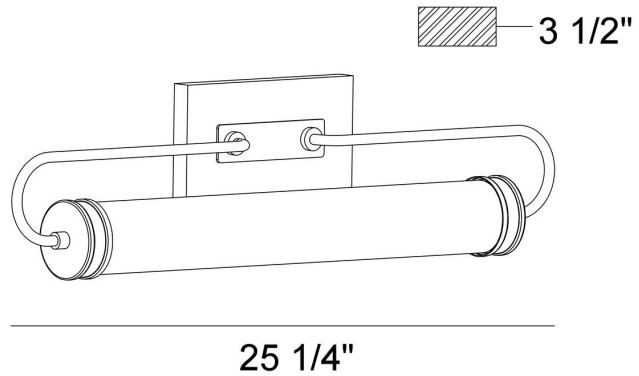

JOB NAME:

DATE:

TYPE:

COMMENTS:

6 3/4"

45358-012

45358-029

LIGHT INFORMATION

Light Type	Integrated LED
CRI	90
Delivered Lumens	1020
Color Temperature	3000K
LED Lifespan (L70)	20000
Light Direction	Ambient
Dimming Method	Triac/Elv
Current Type	AC
Input Voltage	120
Total Wattage	15

DIMENSIONS & WEIGHT

Length (In)	25.25
Width (In)	3.5
Height (In)	6.75
Ext (In)	3.5
Weight (Lbs)	3.31

INSTALLATION

Mounting Type	J-Box
Rating	Damp
Hanging Support Type	J-Box

PRODUCT FINISH

Chrome

SHADE FINISH