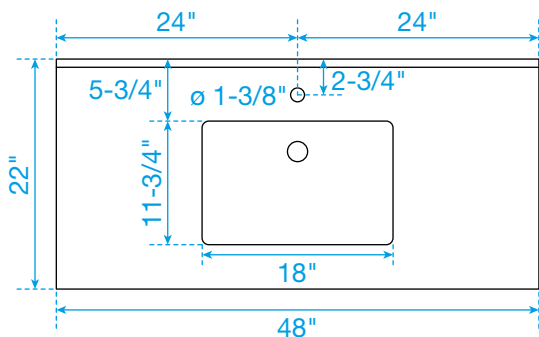

WYNDHAM COLLECTION

TOP VIEW OF VANITY CABINET

*Note: All measurements are $\pm 1/4"$.

WC-9292-48-SGL
Quartz

WYNDHAM COLLECTION

Note: Side splash is reversible. All measurements are $\pm 1/4$ ".

WC-QCI-48-SGL-TOP