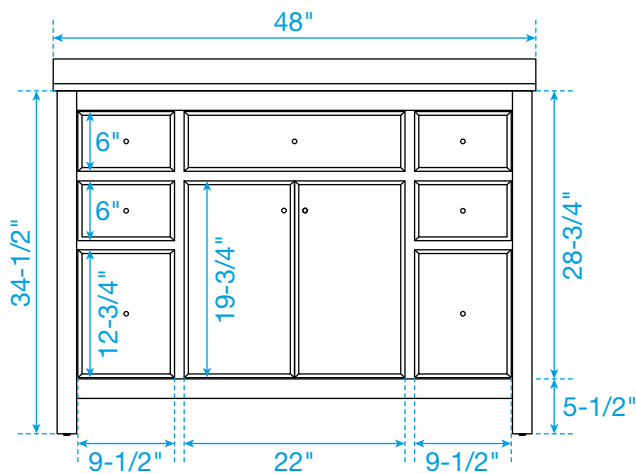

WYNDHAM COLLECTION

TOP VIEW OF VANITY CABINET

*Note: All measurements are $\pm 1/4"$.

WC-9292-48-SGL
Quartz

WYNDHAM COLLECTION

Note: Side splash is reversible. All measurements are $\pm 1/4$ ".

WC-QCI-48-SGL-TOP