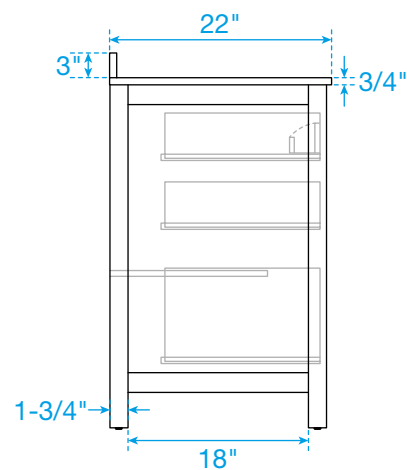

WYNDHAM COLLECTION

TOP VIEW OF VANITY CABINET

*Note: All measurements are $\pm 1/4"$.

WC-9292-48-SGL
Quartz

WYNDHAM COLLECTION

Note: Side splash is reversible. All measurements are $\pm 1/4$ ".

WC-QCI-48-SGL-TOP