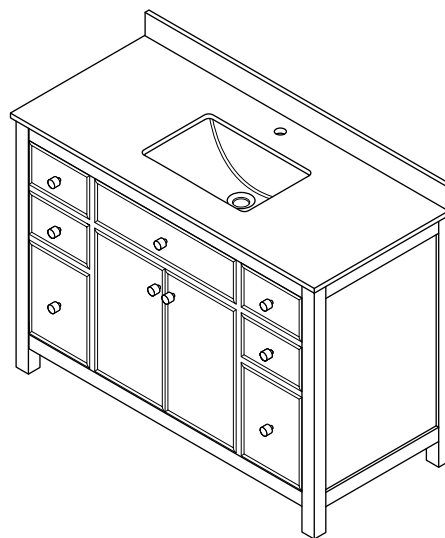

WYNDHAM COLLECTION

TOP VIEW OF VANITY CABINET

*Note: All measurements are $\pm 1/4"$.

WC-9292-48-SGL
Quartz

WYNDHAM COLLECTION

Note: Side splash is reversible. All measurements are $\pm 1/4$ ".

WC-QCI-48-SGL-TOP