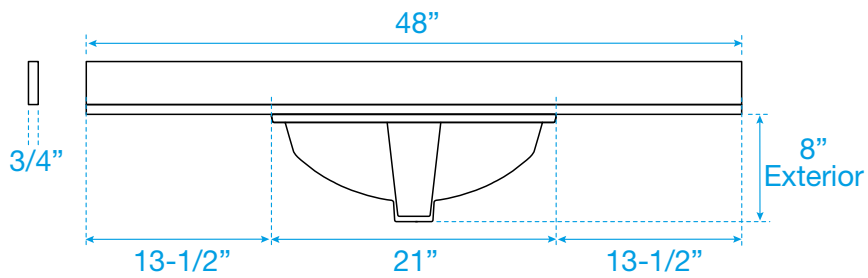

WYNDHAM COLLECTION

TOP VIEW OF VANITY CABINET

*Note: All measurements are $\pm 1/4"$.

WC-9292-48-SGL
Quartz

WYNDHAM COLLECTION

Note: Side splash is reversible. All measurements are $\pm 1/4$ ".

WC-QCI-48-SGL-TOP