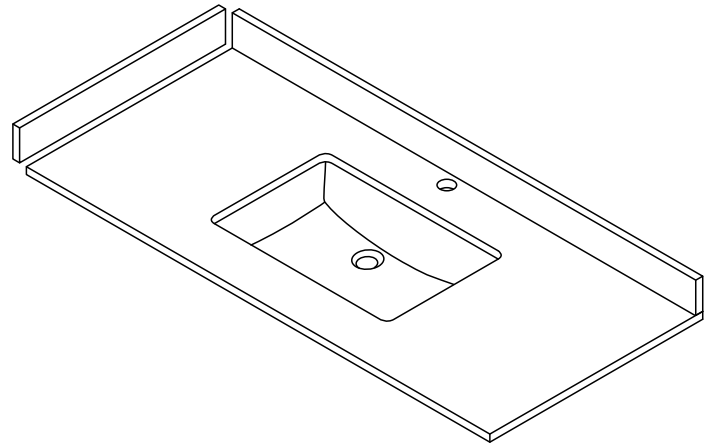

WYNDHAM COLLECTION

TOP VIEW OF VANITY CABINET

*Note: All measurements are $\pm 1/4"$.

WC-9292-48-SGL
Quartz

WYNDHAM COLLECTION

Note: Side splash is reversible. All measurements are $\pm 1/4$ ".

WC-QCI-48-SGL-TOP