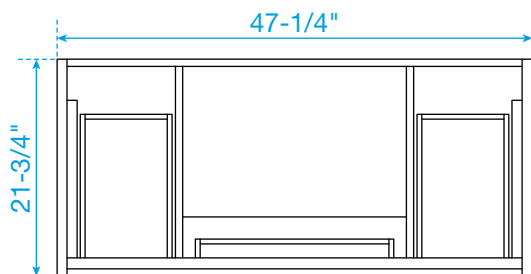

WYNDHAM COLLECTION

TOP VIEW OF VANITY CABINET

*Note: All measurements are $\pm 1/4"$.

WC-9292-48-SGL
Quartz

WYNDHAM COLLECTION

Note: Side splash is reversible. All measurements are $\pm 1/4$ ".

WC-QCI-48-SGL-TOP