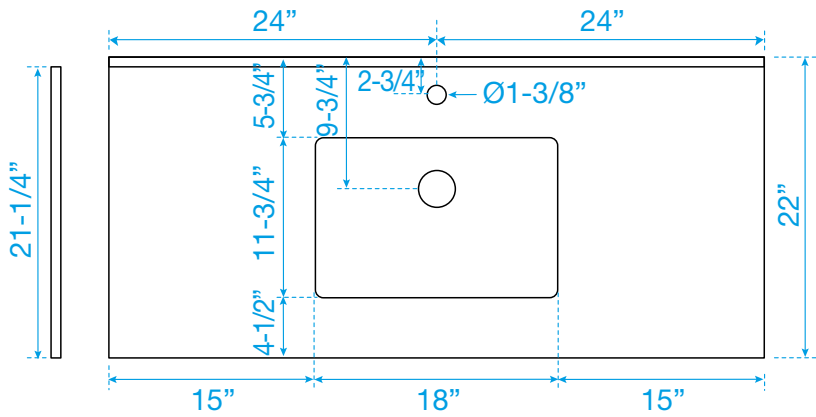

WYNDHAM COLLECTION

TOP VIEW OF VANITY CABINET

*Note: All measurements are $\pm 1/4"$.

WC-9292-48-SGL
Quartz

WYNDHAM COLLECTION

Note: Side splash is reversible. All measurements are $\pm 1/4$ ".

WC-QCI-48-SGL-TOP