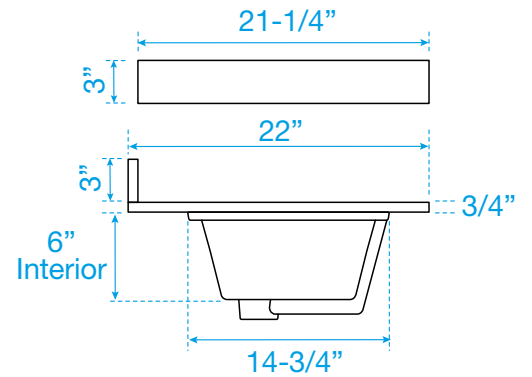

WYNDHAM COLLECTION

TOP VIEW OF VANITY CABINET

*Note: All measurements are $\pm 1/4"$.

WC-9292-48-SGL
Quartz

WYNDHAM COLLECTION

Note: Side splash is reversible. All measurements are $\pm 1/4$ ".

WC-QCI-48-SGL-TOP