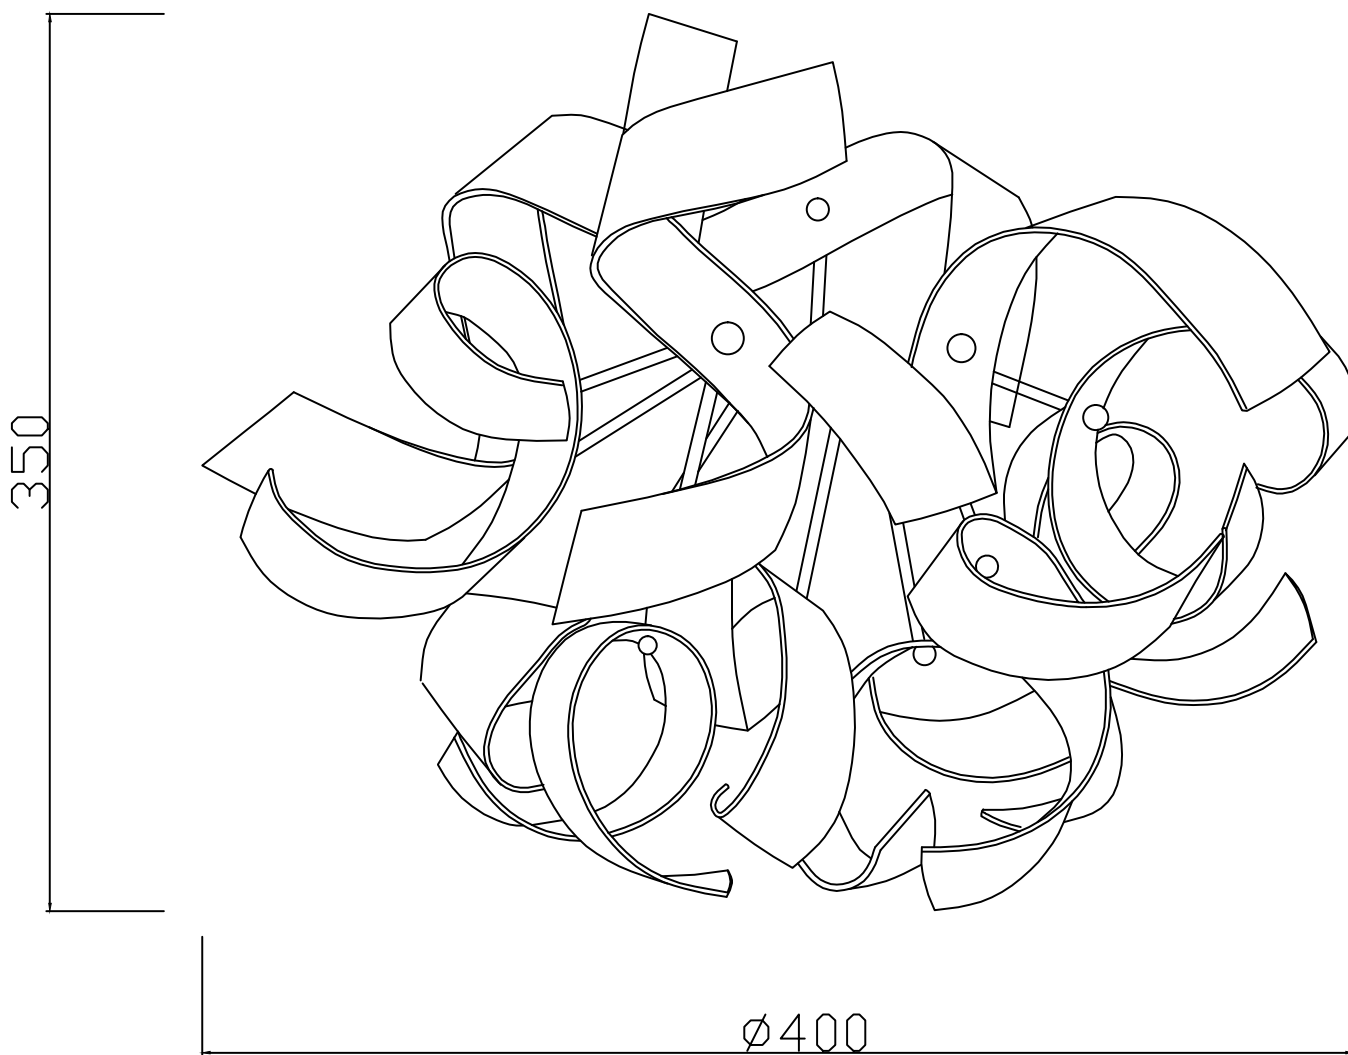

CERTIFICATION