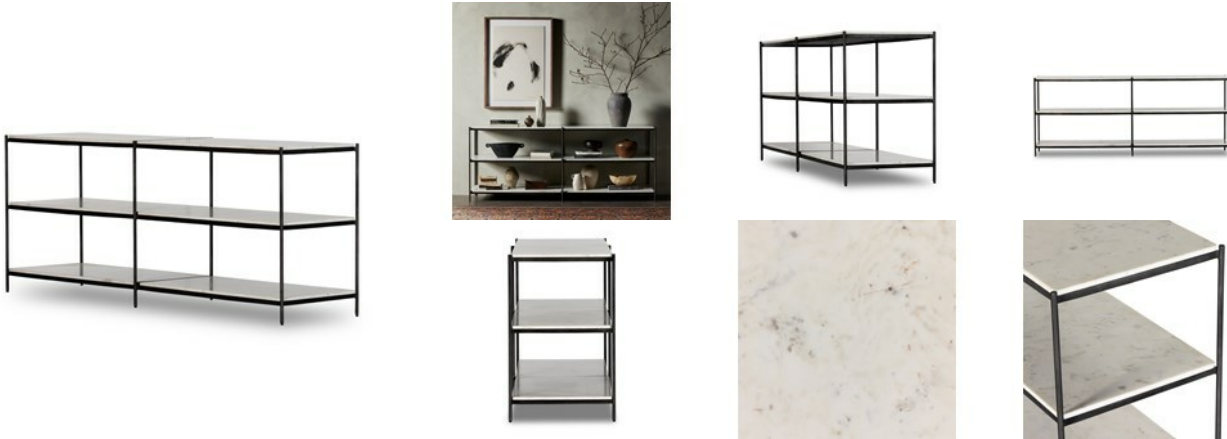

235641-002

Felix Large Console Table-Grey | **NEW** | \$1,095.00 Your Cost

OVERVIEW

Hammered grey-finished iron frames three tiers of polished white marble, for an open look with plenty of surface space.

**Ready for Immediate Shipment:** 3

**More Arriving Soon:** Inventory for introductions will be updated post market.

PRODUCT DETAILS

**SKU:** 235641-002

**Collection:** Marlow

**Weight:** 343.17 lb

**Colors:** Hammered Grey W/Clear Powder Coat, Polished White Marble

**Materials:** Iron, Solid Marble

**Volume:** 59.08 cu ft

**Overall Dimensions:** 78.00"w x 20.00"d x 31.00"h

**Clearance from Floor:** 4"

**Distance Between Legs (Front to Back):** 19"

**Distance Between Legs (Side to Side):** 38.25"

**Tabletop Thickness:** 0.50"

COLLECTION OVERVIEW

**From the Marlow Collection**

Add a fun and fashion-forward pop of metal to the mix. Glam to eclectic, geometric to soft, these smart accent pieces are made from cast aluminum and forged iron, stone, marble and mirror. Mix and match vintage-inspired occasional tables and bar carts for flirty, flexible functionality that's geared for great entertaining.