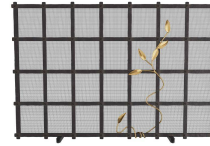

ARTERIOS

RIVET FIRE SCREEN

BARRY DIXON

GDAFI01
H: 32.5 IN, W: 48 IN, D: 12.5 IN,
Natural Iron

Clean lines work well with sleek, modern interiors. Hand hammered natural iron, riveted antique brass details reference Arts & Crafts movement and allow placement in more traditional homes.

APPEARANCE

| | |
|------------------|-----------------------------|
| Material | Iron |
| Finish | Natural Iron, Antique Brass |
| Top Coat/Sealant | No |

DIMENSIONS

| | |
|------------|----------------------|
| Foot Print | W: 27 IN, D: 12.5 IN |
|------------|----------------------|