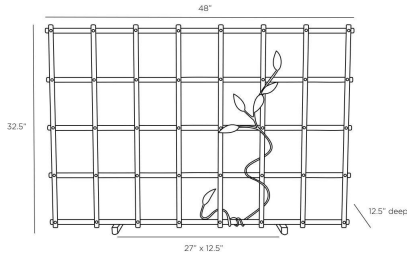

ARTERIOS

RIVET FIRE SCREEN

BARRY DIXON

GDAFI01
H: 32.5 IN, W: 48 IN, D: 12.5 IN,
Natural Iron

Clean lines work well with sleek, modern interiors. Hand hammered natural iron, riveted antique brass details reference Arts & Crafts movement and allow placement in more traditional homes.

APPEARANCE

| | |
|------------------|-----------------------------|
| Material | Iron |
| Finish | Natural Iron, Antique Brass |
| Top Coat/Sealant | No |

DIMENSIONS

| | |
|------------|----------------------|
| Foot Print | W: 27 IN, D: 12.5 IN |
|------------|----------------------|

SHIPPING

| | |
|-----------------------|-----------------------------|
| Shipping Requirements | TruckShip |
| Product Weight | 56 lbs |
| Gross Weight 1 | 65.7 lbs |
| Shipping Box 1 | H: 53 IN, L: 9 IN, W: 36 IN |