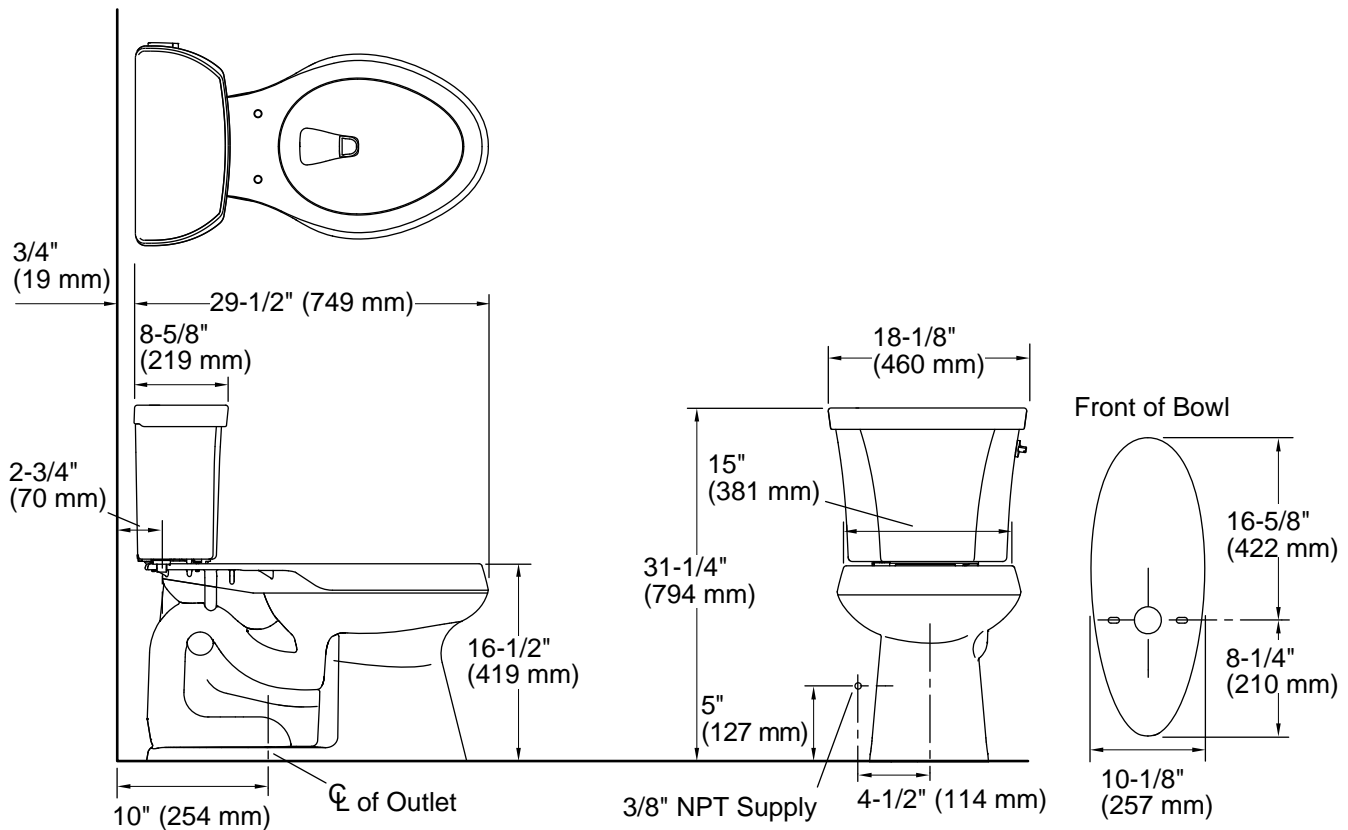

### Features

- Two-piece design
- Elongated bowl offers added room and comfort
- Comfort Height® feature offers chair-height seating that makes sitting down and standing up easier for most adults
- Right-hand nested trip lever offers a choice of 1.1 or 1.6 gallons per flush (gpf)
- Combination consists of the K-4373 bowl and the K-4458-RA tank
- Dual-flush technology allows you to choose between a full or partial flush
- Eligible for consumer rebates in some municipalities
- 2-1/8" (54 mm) fully glazed trapway

### Installation

- Seat sold separately
- 10" (254 mm) rough-in
- Three-bolt quick-connect installation

### Technical Information

All product dimensions are nominal.

Toilet type:	Floor-mount
Waste Outlet:	Floor
Bowl shape:	Elongated
Flush type:	Class Five
Trap passageway:	2-1/8" (54 mm)
Water surface size:	11-3/8" x 8" (289 mm x 203 mm)
Rim to water surface:	5-3/8" (137 mm)
Rough-in:	10" (254 mm)
Seat-mounting holes:	5-1/2" (140 mm)