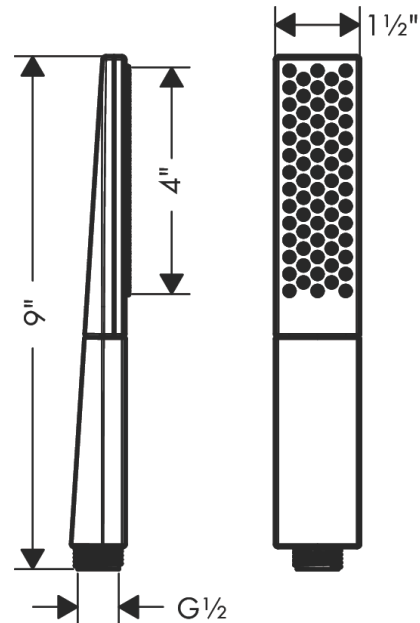

Rainfinity

Baton Handshower 100 1-Jet, 1.75 GPM

Finishes : **matte white** Part no. : **26867701**

Description

Features

- Spray modes: PowderRain
- Spray face surface: graphite
- Flow: 1.75 GPM (6.6 L/Min)

Item details

List Price \$ 211.00

Technology

Design awards

reddot award 2019
best of the best

Compliance

Product image

Scale drawing

Rainfinity
Baton Handshower 100 1-Jet, 1.75 GPM
Finishes : **matte white** Part no. : 26867701

Exploded drawing

Year of production: >10/19

Rainfinity
Baton Handshower 100 1-Jet, 1.75 GPM
 Finishes : **matte white** Part no. : **26867701**

Spare parts list

Year of production: >**10/19**

Pos.	Description	Part no.	Price	PU
1	filter	92672000	-	1
2	seal	98058000	-	1