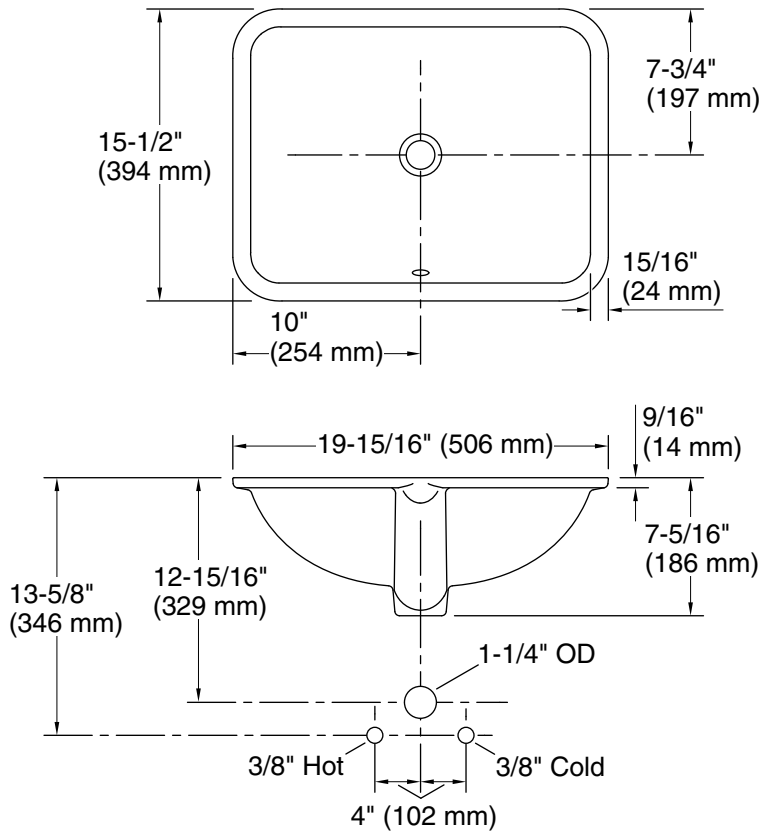

- No faucet holes; requires wall-or counter-mount faucet.
- Undermount.

Recommended Products/Accessories

K-9018 P-Trap

Included Components

Additional Components:
1193643 Basin clamps

ADA

CSA B651

Codes/Standards

	7	Black Black™
--	---	--------------

Sartorial™ Paisley Caxton® Rectangle

Bathroom sink

K-29471-FP2

Recommended ADA Installation

Technical Information

All product dimensions are nominal.

Installation: Undermount