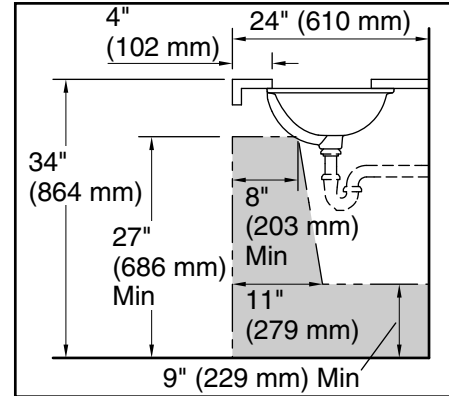

- No faucet holes; requires wall-or counter-mount faucet.
- Undermount.

Recommended Products/Accessories

K-9018 P-Trap

Included Components

Additional Components:
1193643 Basin clamps

ADA

CSA B651

Codes/Standards

	7	Black Black™
--	---	--------------

Sartorial™ Paisley Caxton® Rectangle

Bathroom sink

K-29471-FP2

Recommended ADA Installation

Technical Information

All product dimensions are nominal.

Installation: Undermount