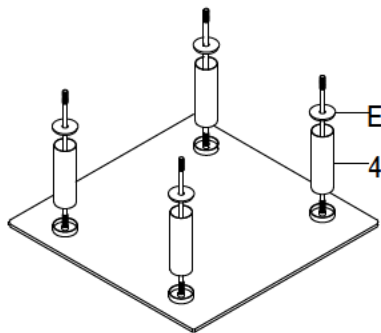

COMPONENTS LIST

1	Top Glass	6mm		x1	2	Middle Glass	5mm		x1	3	Tube#1		x2
4	Tube#2		x8	5	Bolt		x4						
A	Plastic Washer		x4	B	Metal Washer		x4	C	Nut		x4		
D	Allen Key		x1	E	Plastic Spacer		x12						

1

1	Top Glass	6mm		x1
5	Bolt			x4

2

4	Tube#2			x4
E	Plastic Spacer			x4

3

3	Tube#1			x2
---	--------	--	--	----

4

4	Tube#2			x4
E	Plastic Spacer			x8

5

2	Middle Glass	5mm		x1
---	--------------	-----	--	----