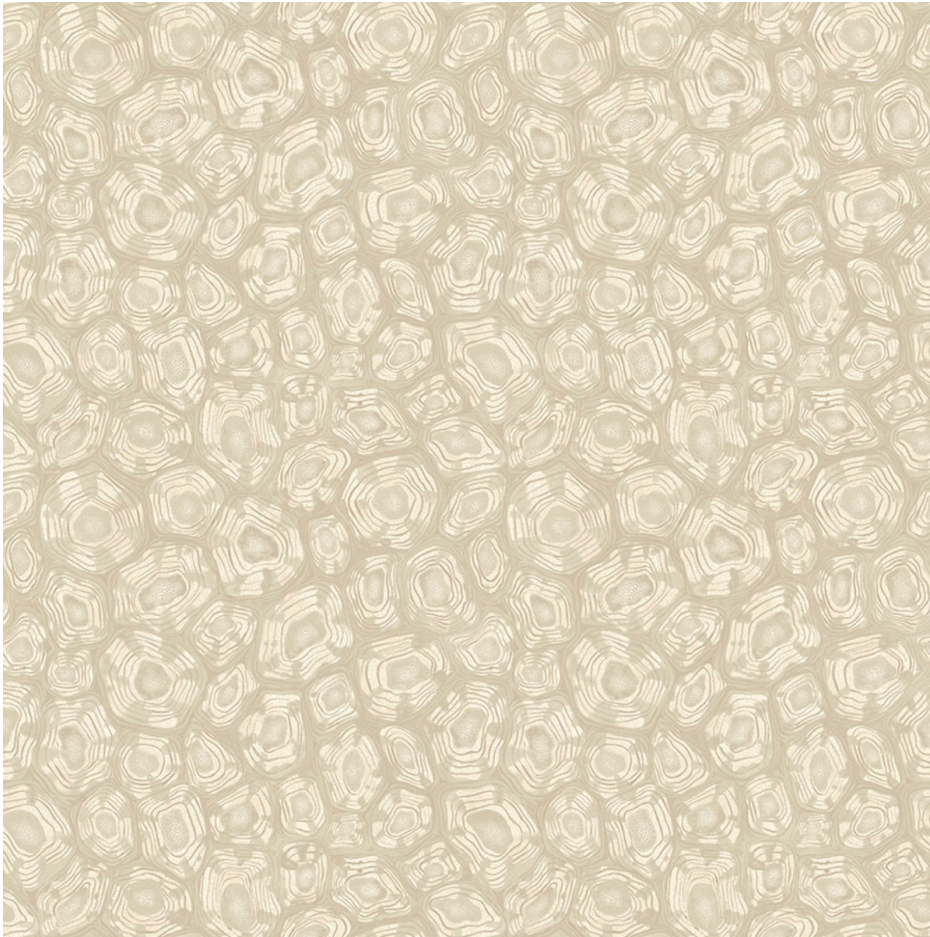

Savanna Shell - Prchmn,Lnn&Mglvr
SKU: 119/4021.CS.0

LEE JOFA

SKU: **119/4021.CS.0**

Type: **Print**

Railroaded: **No**

Composition: **Non Woven - 100%**

Vertical Repeat: **20.5 in (52.07 cm)**

Repeat UOM: **in in (0 cm)**

Brand: **Cole & Son**

Finish: **Pretrimmed**

Note: **Priced And Sold By The 11 Yard Roll**

Width: **20.5 in (52.07 cm)**

Horizontal Repeat: **20.5 in (52.07 cm)**

Wallcovering Area: **56.38 Square Feet**

KRAVET INC. © 2022