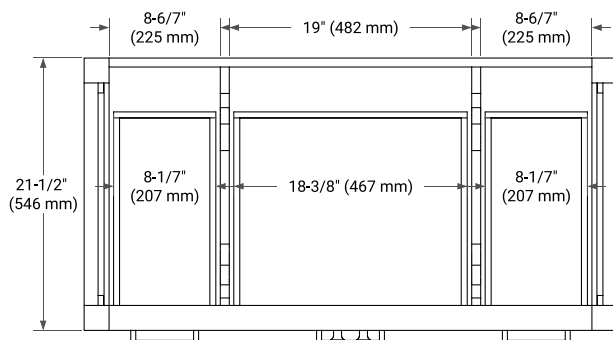

42" SINGLE SINK BASE CABINET

BASE CABINET DIMENSIONS

42" W x 21.5" D x 34.5" H

FEATURES

- Solid wood frame & plywood panels
- Dovetail drawers and joints
- Soft closing doors & drawers

HARDWARE FINISHES*

Brushed Nickel Satin Brass Matte Black Polished Chrome

PLAN VIEW

43" SINGLE RECTANGLE SINK COUNTERTOP WITH 1.5 IN. THICKNESS

OVERALL DIMENSIONS

43" W x 22" D x 1.5" H

COUNTERTOP OPTIONS

Carrara Marble

White Quartz

FEATURES

- Solid countertop with mitered edges & seams
- Undermount white rectangular sink
- Pre-drilled for 8" widespread faucet

INCLUDED

- Countertop
- Matching Backsplash
- Rectangle Sink

COUNTERTOP PLAN VIEW

EDGE SIDE VIEW

THREE DIMENSIONAL COUNTERTOP VIEW