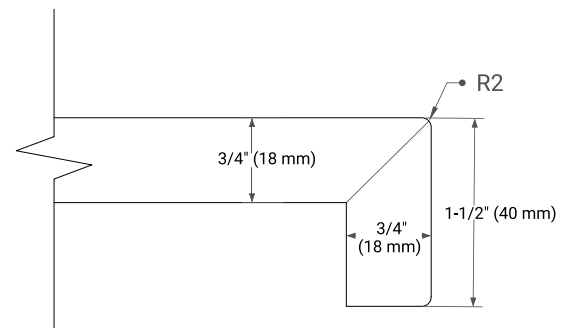

PLAN VIEW

43" SINGLE RECTANGLE SINK COUNTERTOP WITH 1.5 IN. THICKNESS

OVERALL DIMENSIONS

43" W x 22" D x 1.5" H

COUNTERTOP OPTIONS

Carrara Marble

White Quartz

FEATURES

- Solid countertop with mitered edges & seams
- Undermount white rectangular sink
- Pre-drilled for 8" widespread faucet

INCLUDED

- Countertop
- Matching Backsplash
- Rectangle Sink

COUNTERTOP PLAN VIEW

EDGE SIDE VIEW

THREE DIMENSIONAL COUNTERTOP VIEW