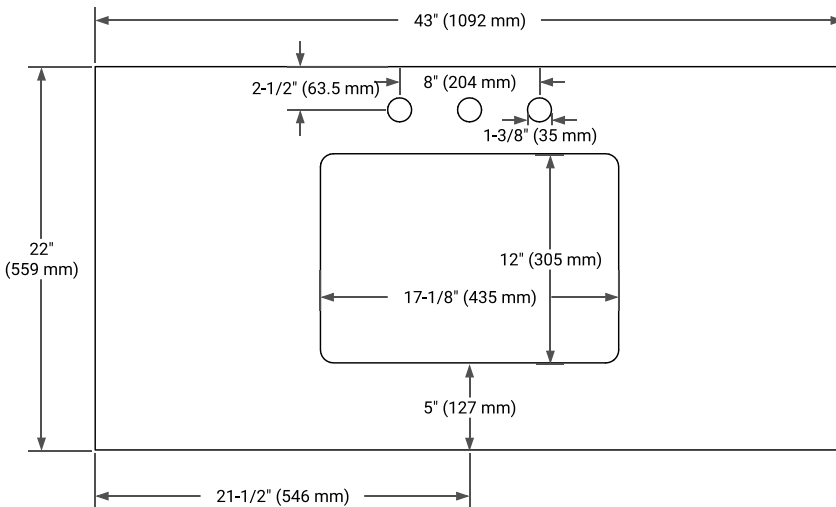

PLAN VIEW

43" SINGLE RECTANGLE SINK COUNTERTOP WITH 1.5 IN. THICKNESS

OVERALL DIMENSIONS

43" W x 22" D x 1.5" H

COUNTERTOP OPTIONS

Carrara Marble

White Quartz

FEATURES

- Solid countertop with mitered edges & seams
- Undermount white rectangular sink
- Pre-drilled for 8" widespread faucet

INCLUDED

- Countertop
- Matching Backsplash
- Rectangle Sink

COUNTERTOP PLAN VIEW

EDGE SIDE VIEW

THREE DIMENSIONAL COUNTERTOP VIEW