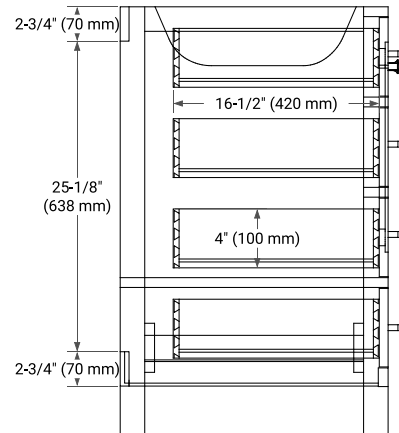

42" SINGLE SINK BASE CABINET

BASE CABINET DIMENSIONS

42" W x 21.5" D x 34.5" H

FEATURES

- Solid wood frame & plywood panels
- Dovetail drawers and joints
- Soft closing doors & drawers

HARDWARE FINISHES*

Brushed Nickel Satin Brass Matte Black Polished Chrome

PLAN VIEW

43" SINGLE RECTANGLE SINK COUNTERTOP WITH 1.5 IN. THICKNESS

OVERALL DIMENSIONS

43" W x 22" D x 1.5" H

COUNTERTOP OPTIONS

Carrara Marble

White Quartz

FEATURES

- Solid countertop with mitered edges & seams
- Undermount white rectangular sink
- Pre-drilled for 8" widespread faucet

INCLUDED

- Countertop
- Matching Backsplash
- Rectangle Sink

COUNTERTOP PLAN VIEW

EDGE SIDE VIEW

THREE DIMENSIONAL COUNTERTOP VIEW