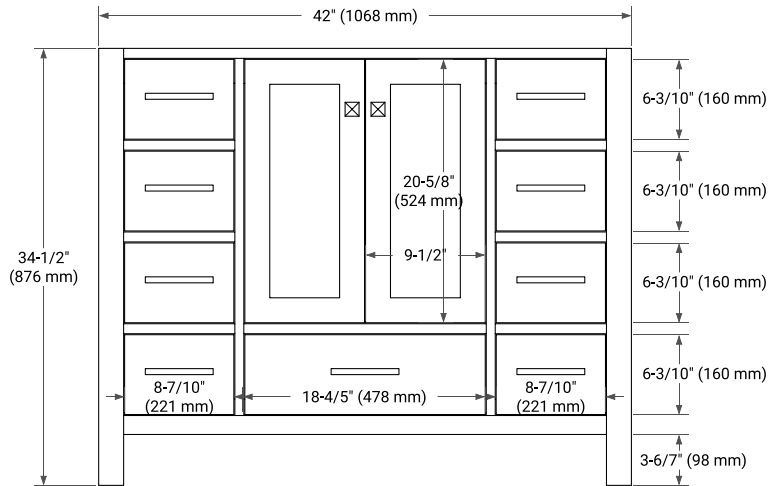

42" SINGLE SINK BASE CABINET

BASE CABINET DIMENSIONS

42" W x 21.5" D x 34.5" H

FEATURES

- Solid wood frame & plywood panels
- Dovetail drawers and joints
- Soft closing doors & drawers

HARDWARE FINISHES*

Brushed Nickel   Satin Brass   Matte Black   Polished Chrome

Hardware comes preinstalled with the illustrated option. Other finishes are available on our online store if you prefer a different one.

AVAILABLE COLORS

White   Grey   Midnight Blue   Espresso   Oak

FRONT VIEW

SIDE VIEW

PLAN VIEW