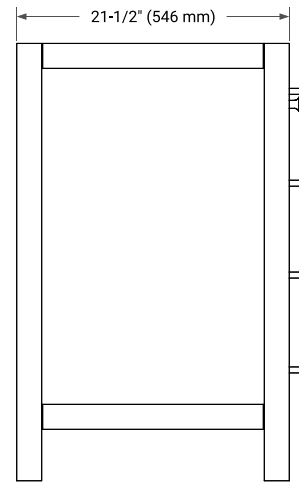

42" SINGLE SINK BASE CABINET

BASE CABINET DIMENSIONS

42" W x 21.5" D x 34.5" H

FEATURES

- Solid wood frame & plywood panels
- Dovetail drawers and joints
- Soft closing doors & drawers

HARDWARE FINISHES*

Brushed Nickel Satin Brass Matte Black Polished Chrome

PLAN VIEW

43" SINGLE RECTANGLE SINK COUNTERTOP WITH 1.5 IN. THICKNESS

OVERALL DIMENSIONS

43" W x 22" D x 1.5" H

COUNTERTOP OPTIONS

Carrara Marble

White Quartz

FEATURES

- Solid countertop with mitered edges & seams
- Undermount white rectangular sink
- Pre-drilled for 8" widespread faucet

INCLUDED

- Countertop
- Matching Backsplash
- Rectangle Sink

COUNTERTOP PLAN VIEW

EDGE SIDE VIEW

THREE DIMENSIONAL COUNTERTOP VIEW