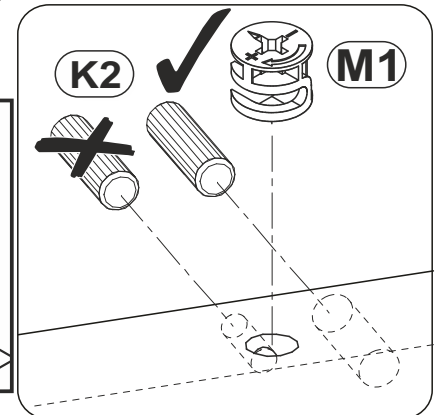

ASSEMBLY INSTRUCTIONS

Use the following for assembly:

Before applying the led tape, surfaces must be clean / degrease.

Care notes!
Please wipe with dust cloth or slightly damp rubber.
Do not use scrubbing or cleaning agents on cabinet.

max.
40KG 11

max.
3KG 4

BAG 4

X1	S2
x12	3,5x13 x24

BAG 1

K2	T1	M1	S10	P2	S9	Z1	K11	K7
x28	x32	x32	US 3x18 x6	3,5x18 x8	x12	x4	x22	x1

BAG 2

R1	S3	P2
x1	4x13 x4	3,5x18 x8

BAG 3

Z7	Z8	S3
x4	x4	4x13 x8

1

9

15

16