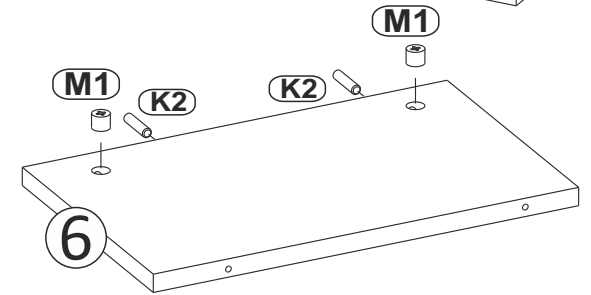

ASSEMBLY INSTRUCTIONS

Use the following for assembly:

Before applying the led tape, surfaces must be clean / degrease.

Care notes!
Please wipe with dust cloth or slightly damp rubber.
Do not use scrubbing or cleaning agents on cabinet.

max.
40KG 11

max.
3KG 4

BAG 4

X1	S2
x12	3,5x13 x24

BAG 1

K2	T1	M1	S10	P2	S9	Z1	K11	K7
x28	x32	x32	US 3x18 x6	3,5x18 x8	x12	x4	x22	x1

BAG 2

R1	S3	P2
x1	4x13 x4	3,5x18 x8

BAG 3

Z7	Z8	S3
x4	x4	4x13 x8

1

9

15

16