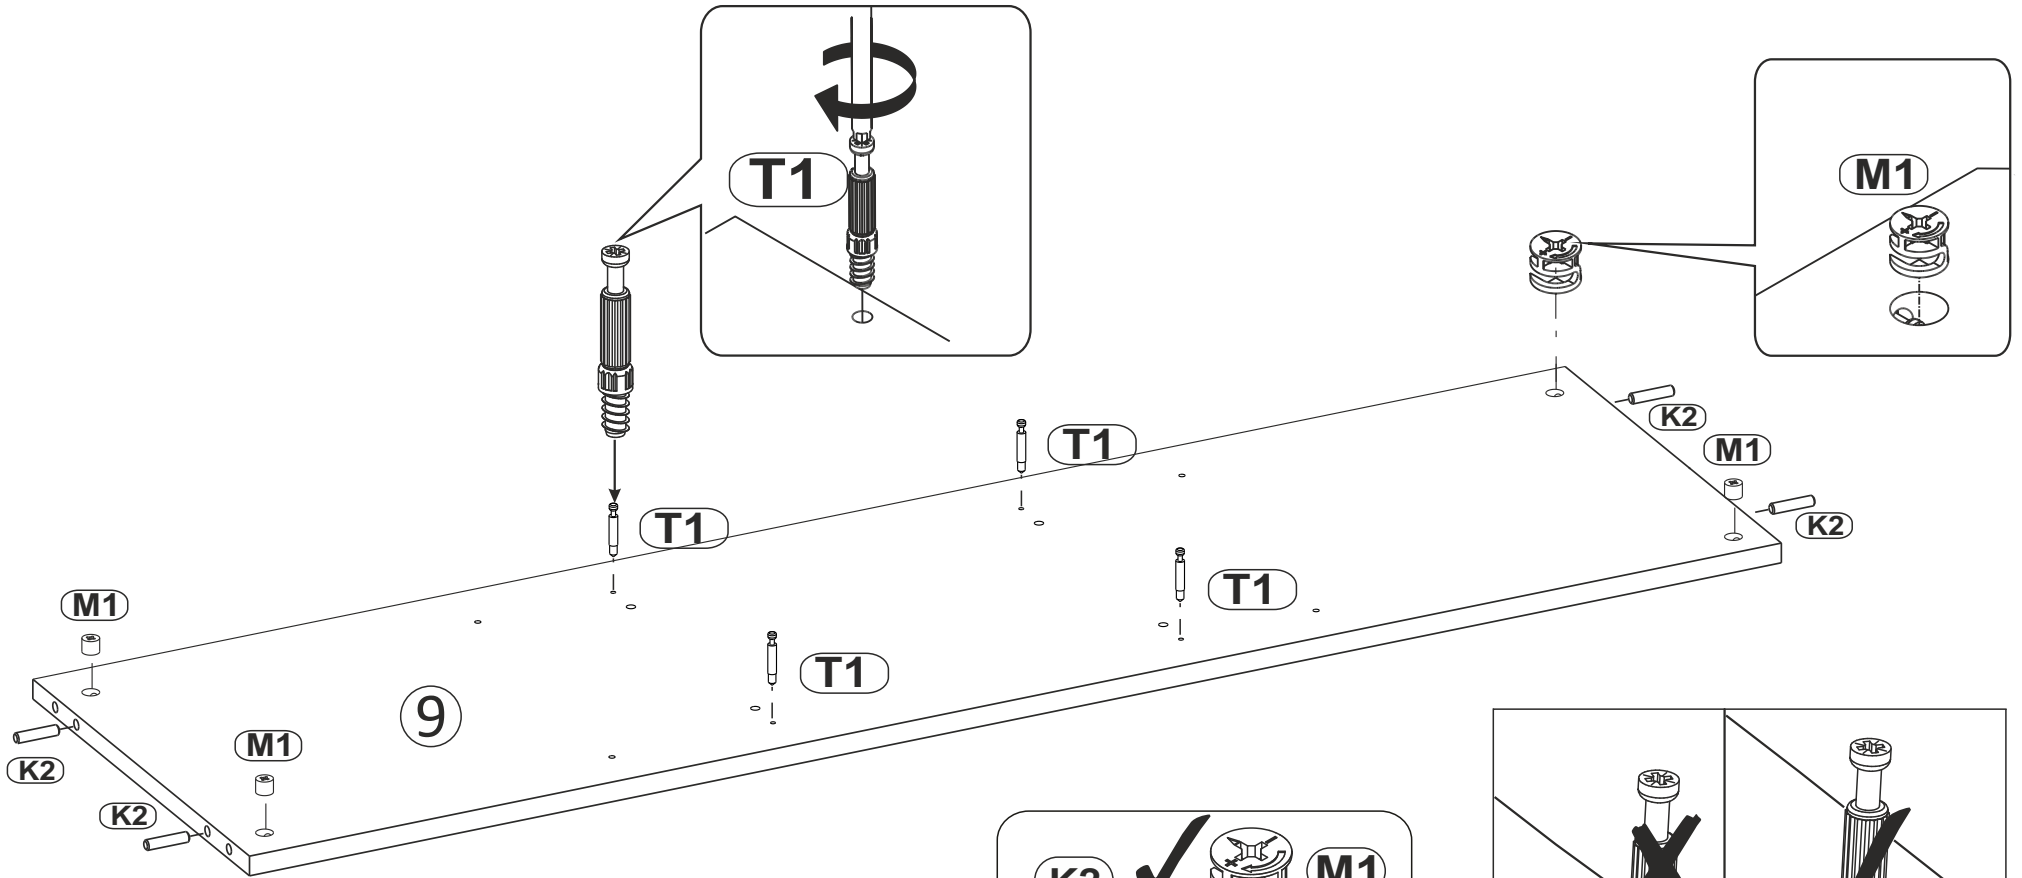

ASSEMBLY INSTRUCTIONS

Use the following for assembly:

Before applying the led tape, surfaces must be clean / degrease.

Care notes!
Please wipe with dust cloth or slightly damp rubber.
Do not use scrubbing or cleaning agents on cabinet.

BAG 3

Z7	Z8	S3
x4	x4	4x13 x8

1

9

15

16