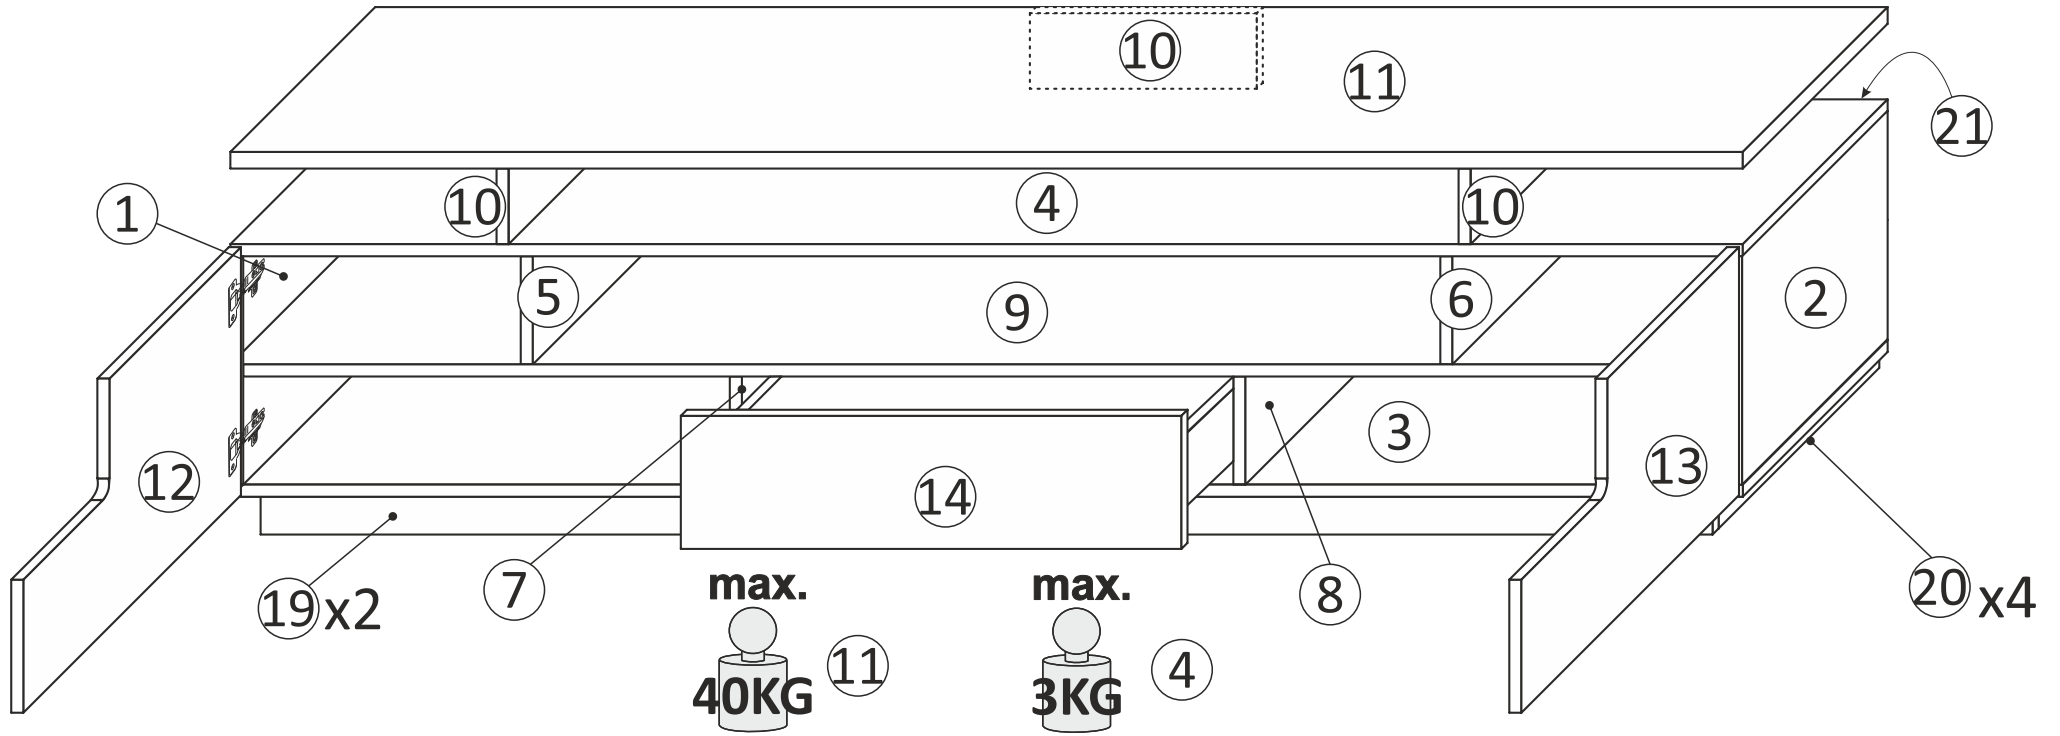

ASSEMBLY INSTRUCTIONS

Use the following for assembly:

Before applying the led tape, surfaces must be clean / degrease.

Care notes!
Please wipe with dust cloth or slightly damp rubber.
Do not use scrubbing or cleaning agents on cabinet.

max.
40KG 11

max.
3KG 4

BAG 4

X1	S2
x12	3,5x13 x24

BAG 1

K2	T1	M1	S10	P2	S9	Z1	K11	K7
x28	x32	x32	US 3x18 x6	3,5x18 x8	x12	x4	x22	x1

BAG 2

R1	S3	P2
x1	4x13 x4	3,5x18 x8

BAG 3

Z7	Z8	S3
x4	x4	4x13 x8

1

9

15

16