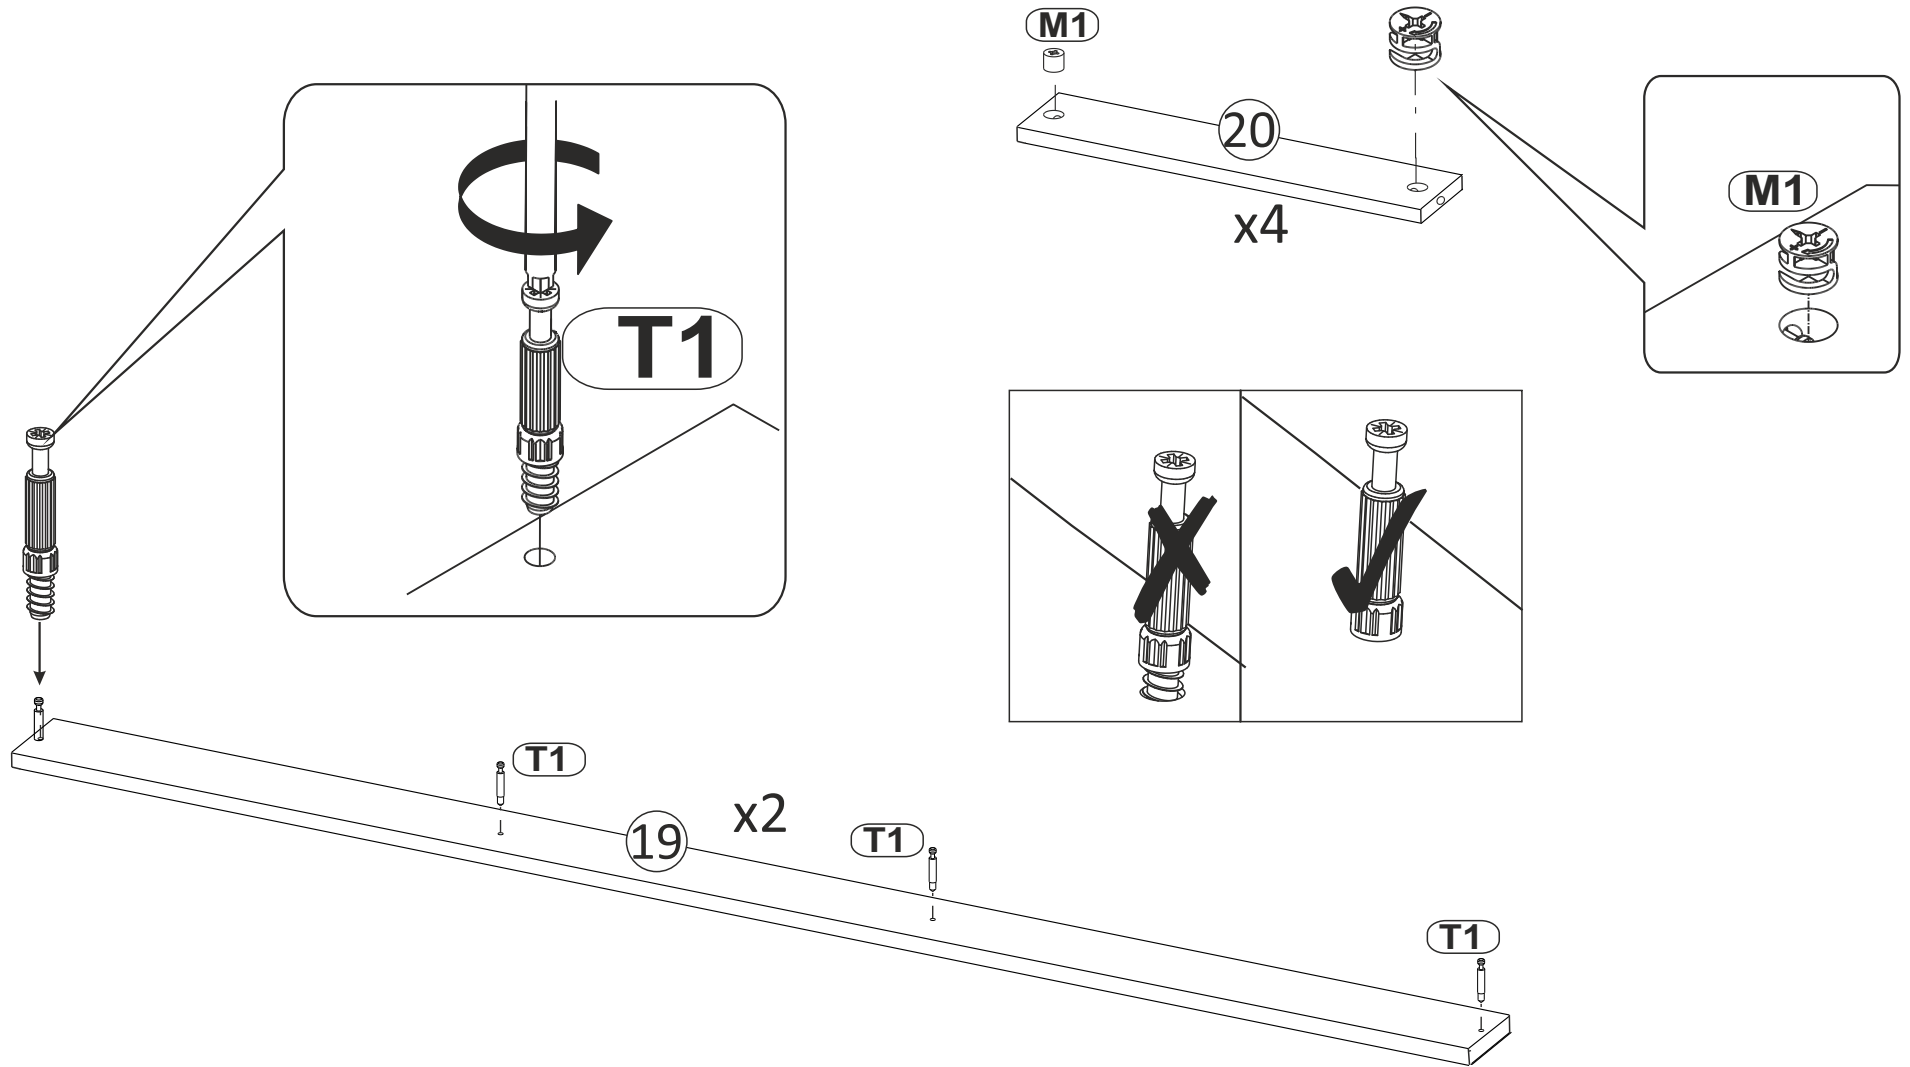

ASSEMBLY INSTRUCTIONS

Use the following for assembly:

Before applying the led tape, surfaces must be clean / degrease.

Care notes!
Please wipe with dust cloth or slightly damp rubber.
Do not use scrubbing or cleaning agents on cabinet.

BAG 3

Z7	Z8	S3
x4	x4	4x13 x8

1

9

15

16