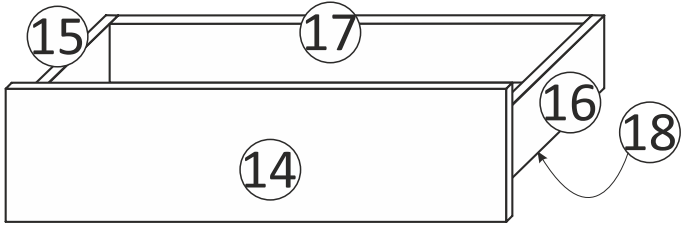

ASSEMBLY INSTRUCTIONS

Use the following for assembly:

Before applying the led tape, surfaces must be clean / degrease.

Care notes!
Please wipe with dust cloth or slightly damp rubber.
Do not use scrubbing or cleaning agents on cabinet.

max.
40KG 11

max.
3KG 4

BAG 4

X1	S2
x12	3,5x13 x24

BAG 1

K2	T1	M1	S10	P2	S9	Z1	K11	K7
x28	x32	x32	US 3x18 x6	3,5x18 x8	x12	x4	x22	x1

BAG 2

R1	S3	P2
x1	4x13 x4	3,5x18 x8