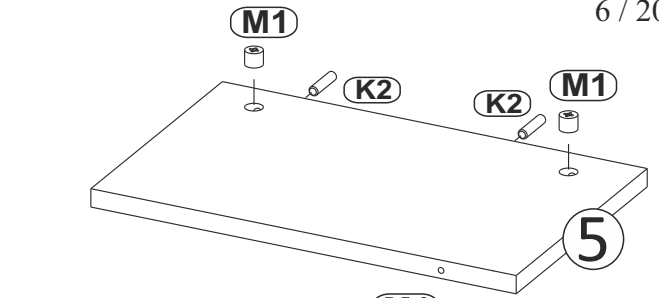

ASSEMBLY INSTRUCTIONS

Use the following for assembly:

Before applying the led tape, surfaces must be clean / degrease.

Care notes!
Please wipe with dust cloth or slightly damp rubber.
Do not use scrubbing or cleaning agents on cabinet.

max.
40KG 11

max.
3KG 4

BAG 4

X1	S2
x12	3,5x13 x24

BAG 1

K2	T1	M1	S10	P2	S9	Z1	K11	K7
x28	x32	x32	US 3x18 x6	3,5x18 x8	x12	x4	x22	x1

BAG 2

R1	S3	P2
x1	4x13 x4	3,5x18 x8

BAG 3

Z7	Z8	S3
x4	x4	4x13 x8

1

9

15

16