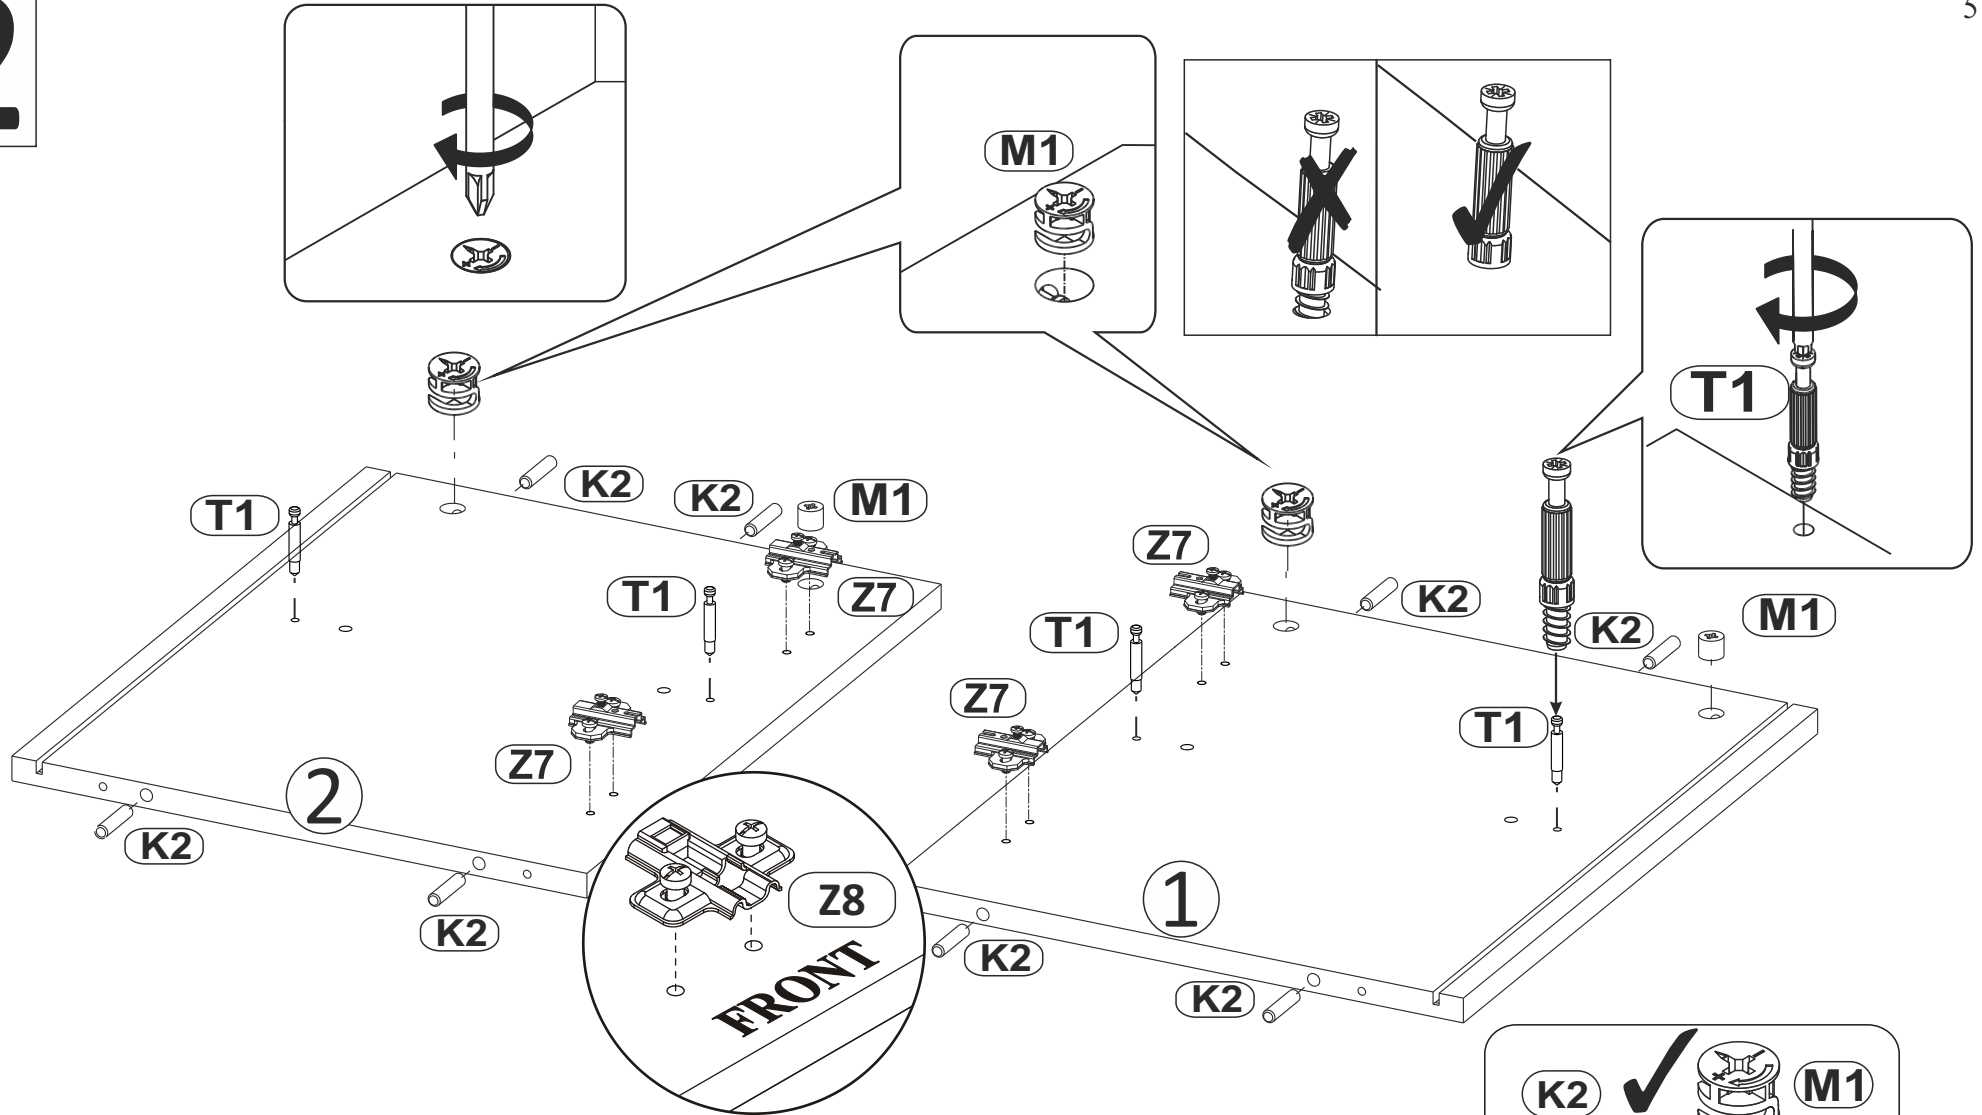

ASSEMBLY INSTRUCTIONS

Use the following for assembly:

Before applying the led tape, surfaces must be clean / degrease.

Care notes!
Please wipe with dust cloth or slightly damp rubber.
Do not use scrubbing or cleaning agents on cabinet.

max.
40KG 11

max.
3KG 4

BAG 4

X1	S2
x12	3,5x13 x24

BAG 1

K2	T1	M1	S10	P2	S9	Z1	K11	K7
x28	x32	x32	US 3x18 x6	3,5x18 x8	x12	x4	x22	x1

BAG 2

R1	S3	P2
x1	4x13 x4	3,5x18 x8

BAG 3

Z7	Z8	S3
x4	x4	4x13 x8

1

9

15

16