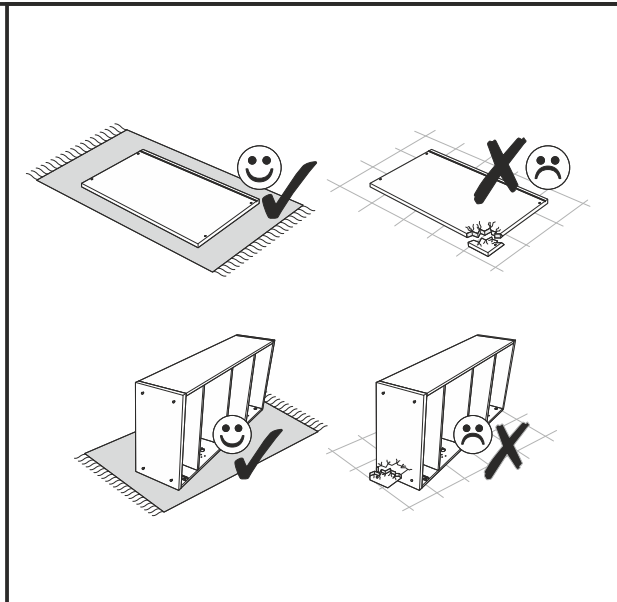

ASSEMBLY INSTRUCTIONS

Use the following for assembly:

Before applying the led tape, surfaces must be clean / degrease.

Care notes!
Please wipe with dust cloth or slightly damp rubber.
Do not use scrubbing or cleaning agents on cabinet.

max.
40KG 11

max.
3KG 4

BAG 4

X1	S2
x12	3,5x13 x24

BAG 1

K2	T1	M1	S10	P2	S9	Z1	K11	K7
x28	x32	x32	US 3x18 x6	3,5x18 x8	x12	x4	x22	x1

BAG 2

R1	S3	P2
x1	4x13 x4	3,5x18 x8