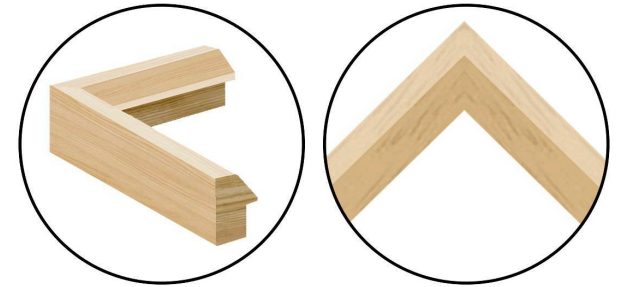

# WENDOVER ART GROUP

---

ITEM NUMBER : **WTUR0534**

TITLE : **New Century Shapes 4**

OUTWARD DIMENSION (W X H) : **21.25" x 28.25"**

FRAME (WIDTH X DEPTH) : **MC2417 | 0.88" x 1.63"**

FRAME FINISH : **Standard Frame**

**Blonde Maple**

DESCRIPTION :

**Giclee on Watercolor Paper, Deckled and Floated on Mat**