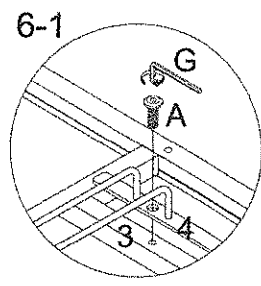

10	Wheel		4pcs
----	-------	---	------

HARDWARE REQUIRED:	
A 	Bolt 1/4"x5/8" - 4pcs
B 	Bolt 1/4"x1" - 16pcs
C 	Bolt 1/4"x1-1/8" - 20pcs
D 	Bolt 1/4"x1-5/8" - 4pcs
E 	Bolt 1/4"x1-3/4" - 8pcs
F 	Washer - 20pcs
G 	Allen Wrench M4 - 1pc
H 	Open End Wrench - 1pc
I 	Dowel Ø6x30 - 4pcs

How to Assemble:

STEP 1.

Exploded View

STEP 2.

B  8pcs

How to Assemble:

STEP 3.

B		8pcs
F		4pcs

STEP 4.

How to Assemble:

STEP 5.

- C  16pcs
- E  8pcs
- F  16pcs
- I  4pcs

STEP 6.

- A  4pcs
- C  4pcs
- D  4pcs