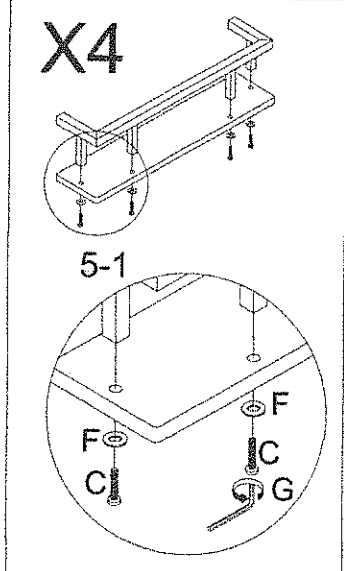

*** Do not fully tighten screws until fully assembled ***

COMPONENT PARTS		
DECERPTION	PART NAME	Q'TY(PCS)
1	Door Frame 	2pcs
2	Side Frame 	2pcs
3	Top 	1pc
4	Rack 	1pc
5	Handle 	2pcs
6	Shelf Frame 	4pcs
7	Middle Shelf 	1pc
8	Bottom Shelf 	1pc
9	Side Shelf 	4pcs

10	Wheel		4pcs
----	-------	---	------

HARDWARE REQUIRED:	
A 	Bolt 1/4"x5/8" - 4pcs
B 	Bolt 1/4"x1" - 16pcs
C 	Bolt 1/4"x1-1/8" - 20pcs
D 	Bolt 1/4"x1-5/8" - 4pcs
E 	Bolt 1/4"x1-3/4" - 8pcs
F 	Washer - 20pcs
G 	Allen Wrench M4 - 1pc
H 	Open End Wrench - 1pc
I 	Dowel Ø6x30 - 4pcs

How to Assemble:

STEP 1.

Exploded View

STEP 2.

B  8pcs

How to Assemble:

STEP 3.

B		8pcs
F		4pcs

STEP 4.

How to Assemble:

STEP 5.

- C  16pcs
- E  8pcs
- F  16pcs
- I  4pcs

STEP 6.

- A  4pcs
- C  4pcs
- D  4pcs