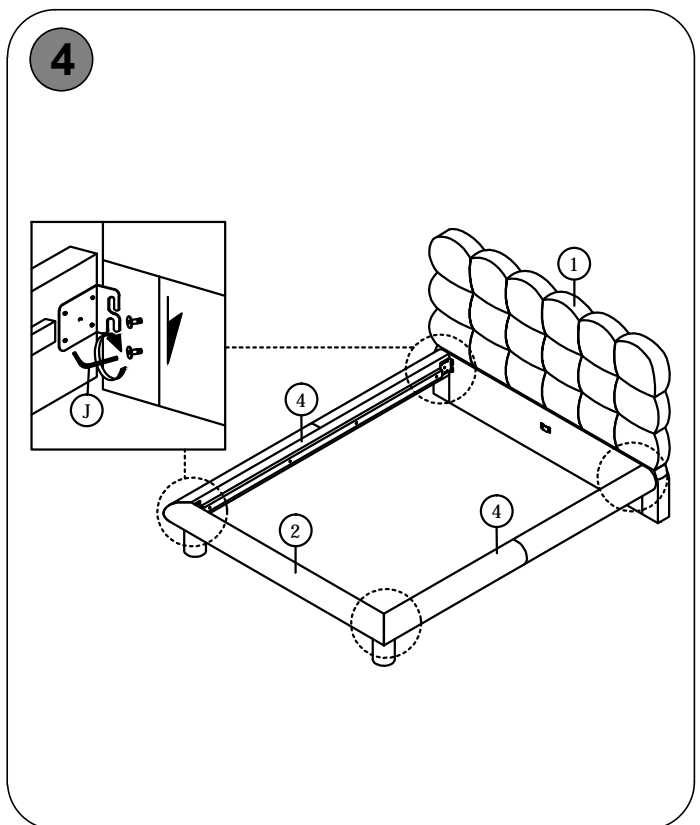

ASSEMBLY INSTRUCTIONS

QUEEN