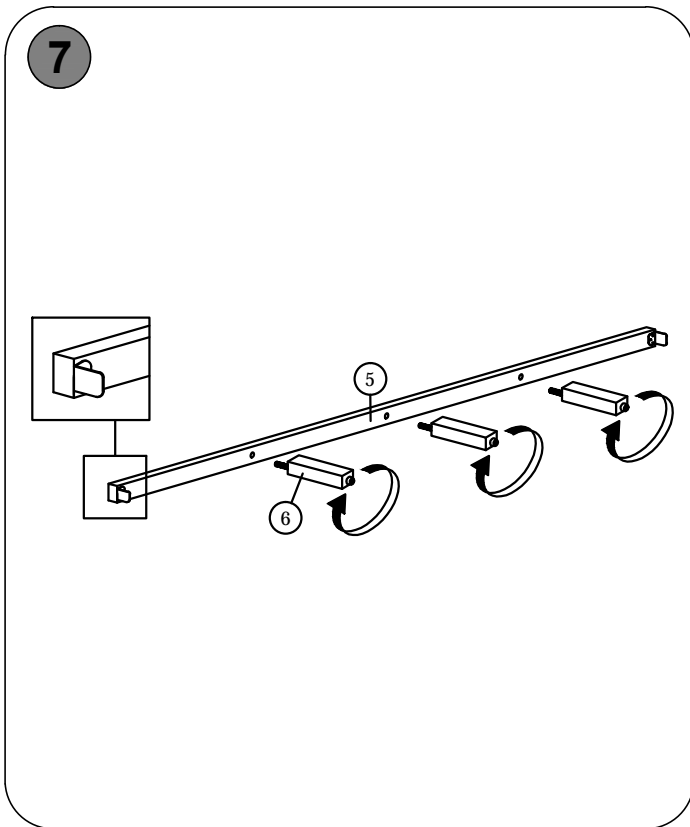

ASSEMBLY INSTRUCTIONS

QUEEN