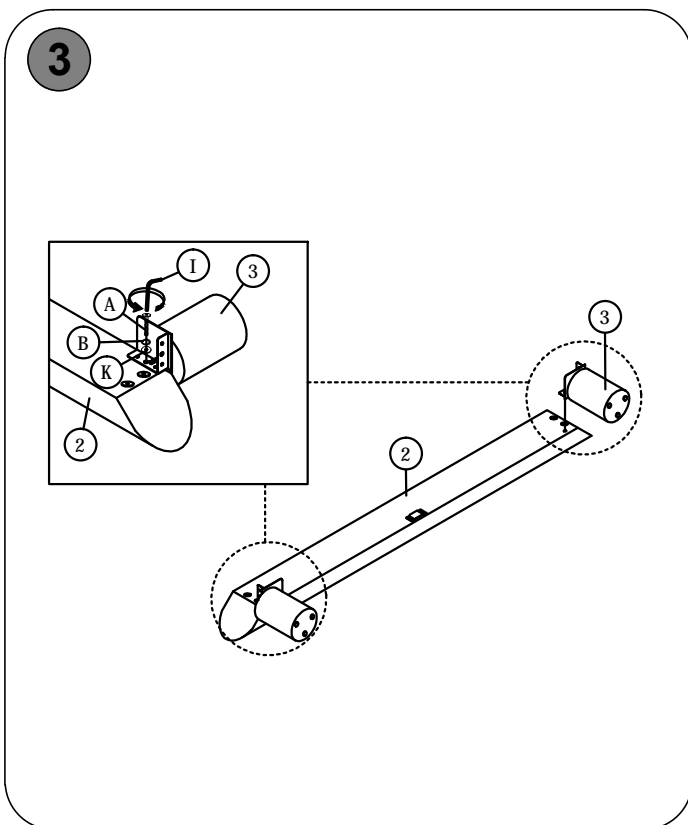

ASSEMBLY INSTRUCTIONS

QUEEN