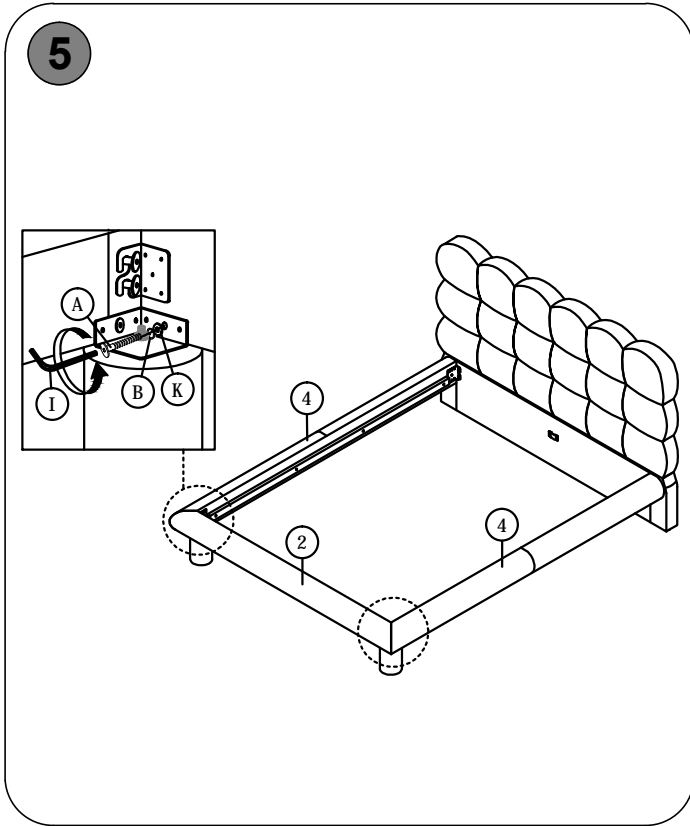

ASSEMBLY INSTRUCTIONS

QUEEN