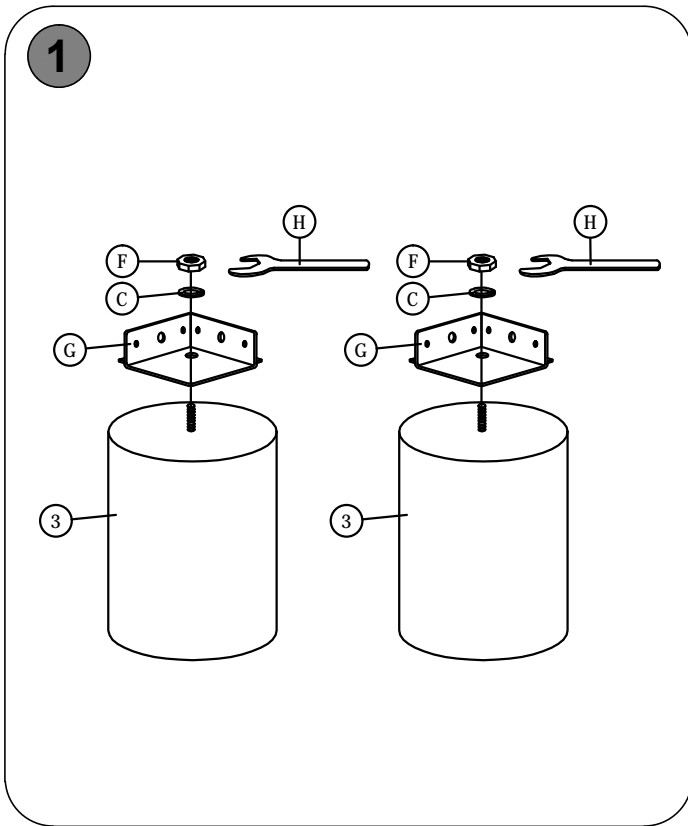

ASSEMBLY INSTRUCTIONS

QUEEN