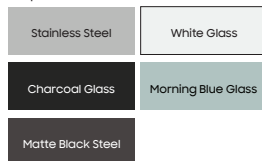

Select from cubed ice or Ice Bites™ that chills your drink faster.*

*Compared to cubed ice.

Bespoke 4-Door Flex™ Standard Color Models

Stainless Steel - All Panels

White Glass - All Panels

This product is available in fixed color(s) only. Panels can be purchased separately and changed in any of the colors shown at left. Beverage Zone™ Panel is not interchangeable.

Compatible Panels:

Top Panel: RA-F18DUU**

Bottom Panel: RA-F18DBB**

Panel Colors:

Stainless Steel: QL

Charcoal Glass: 33

Matte Black Steel: MT

White Glass: 12

Morning Blue Glass: CM

Bespoke Panel Color Selection

Beverage Zone™

Auto Open Door

Design

- Bespoke Design
- Beverage Zone™
- Counter Depth
- Slide-In Shelf
- LED Lighting
- Gallon Door Bin

Technology

- Wi-Fi Enabled
- Auto Open Door
- UV Deodorizing Filter
- Power Cool & Power Freeze
- Door Alarm
- Water Filter Indicator

Bespoke Panel Color Selection

Stainless Steel, White Glass, Charcoal Glass, Matte Black Steel, Morning Blue Glass