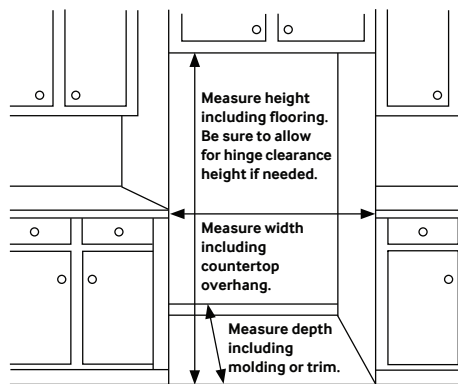

RF23DB9700

SAMSUNG

Bespoke Counter Depth 4-Door Flex™ Refrigerator with Beverage Zone™ and Auto Open Door

Installation Specifications

1. Measure the height, width and depth of the opening, making sure to include baseboards, molding tile, countertop overhang, etc. Check to be sure there is enough room to open the door (consider walls, islands or other obstacles when measuring).
2. Refer to illustrations below to determine dimensions.
3. Allow 2.5" of clearance on hinge side of refrigerator when installing next to a wall.
4. Allow 2" minimum clearance at rear for proper air circulation and water/electrical connections. Allow a 3/8" minimum clearance at sides and top for ease of installation.
5. Ensure each door and entryway in the home is wide enough for the refrigerator to be moved through easily.

For optimal usage and ability to open refrigerator doors completely, do not install next to a wall.

Please note: The following dimensions and cutout information is for planning purposes only. For complete installation details, consult manual packed with product or download manual online at [samsung.com](https://www.samsung.com).

Dimensions

Total Capacity: 22.5 cu. ft.

Refrigerator: 13.7 cu. ft.

- 1 Slide-In Shelf, 3 Tempered Glass Spill-Proof Shelves
- 2 Clear Crisper Drawers
- 6 Door Bins with 1 Gallon Door Bin
- LED Lighting

Freezer: 4.4 cu. ft.

Shipping Dimensions (WxHxD)

Dimensions: 38¹/₄" x 78⁵/₈" x 30⁵/₈"

Color	Model #	UPC Code	Product & Shipping Weight (lbs)	
Fingerprint Resistant Stainless Steel	RF23DB9700QL	887276826868	337.3	357.1
White Glass	RF23DB970012	887276826851	343.9	363.8