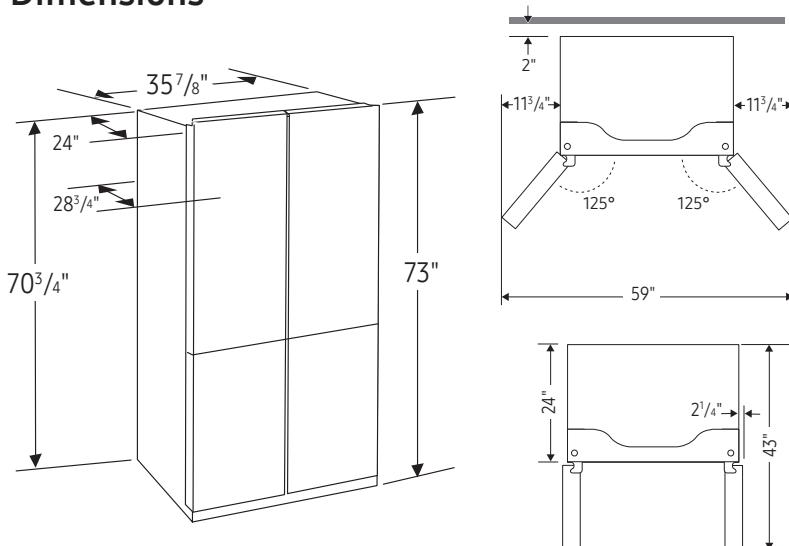

RF23DB9700

SAMSUNG

Bespoke Counter Depth 4-Door Flex™ Refrigerator with Beverage Zone™ and Auto Open Door

Installation Specifications

1. Measure the height, width and depth of the opening, making sure to include baseboards, molding tile, countertop overhang, etc. Check to be sure there is enough room to open the door (consider walls, islands or other obstacles when measuring).
2. Refer to illustrations below to determine dimensions.
3. Allow 2.5" of clearance on hinge side of refrigerator when installing next to a wall.
4. Allow 2" minimum clearance at rear for proper air circulation and water/electrical connections. Allow a 3/8" minimum clearance at sides and top for ease of installation.
5. Ensure each door and entryway in the home is wide enough for the refrigerator to be moved through easily.

For optimal usage and ability to open refrigerator doors completely, do not install next to a wall.

Please note: The following dimensions and cutout information is for planning purposes only. For complete installation details, consult manual packed with product or download manual online at [samsung.com](https://www.samsung.com).

Dimensions

Total Capacity: 22.5 cu. ft.

Refrigerator: 13.7 cu. ft.

- 1 Slide-In Shelf, 3 Tempered Glass Spill-Proof Shelves
- 2 Clear Crisper Drawers
- 6 Door Bins with 1 Gallon Door Bin
- LED Lighting

Freezer: 4.4 cu. ft.

*Compressor, evaporator, condenser, drier and connecting tubing.

Product Dimensions

Dimensions (WxHxD with hinges and doors):
35⁷/₈" x 73" x 28³/₄"

Dimensions (WxHxD without hinges and doors):
35⁷/₈" x 70³/₄" x 24"