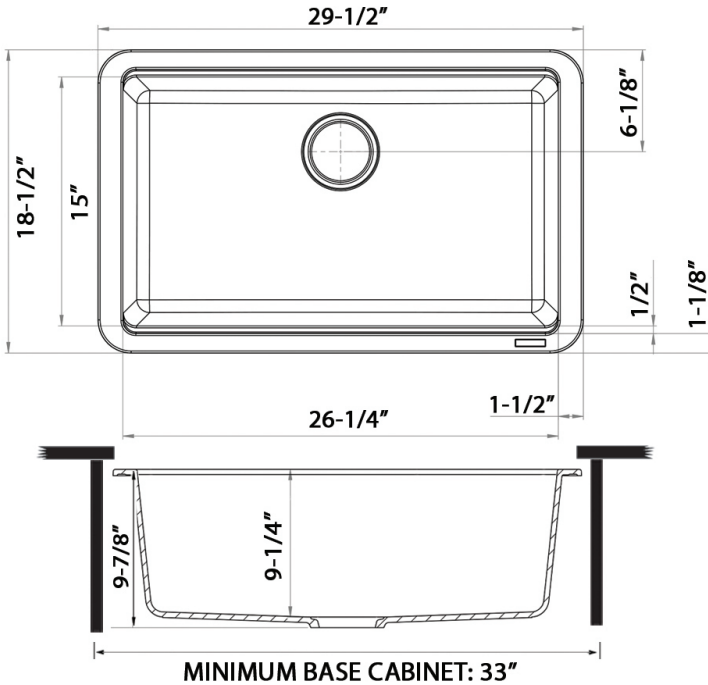

OPTIONAL ACCESSORIES (SOLD SEPARATELY)

DIMENSIONS

cUPC certified by IAPMO
to meet US and Canada
plumbing standards.

**SCAN TO REGISTER
YOUR WARRANTY**

or visit
ruvati.com/register

RUVATI USA
www.ruvati.com

Phone: 1.855.478.8284
Email: support@ruvati.com