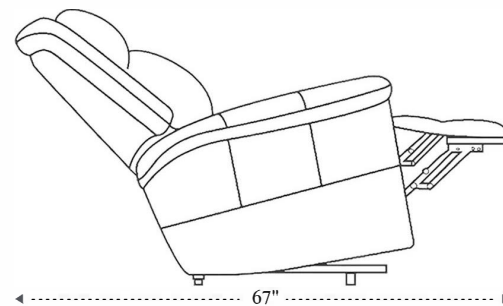

Power Reclining Sofa with Drop Down Console

Overall Dimensions	89.5" x 38" x 42.5"
Overall Width	89.5"
Overall Depth	38"
Overall Height	42.5"
Overall Weight	272.2 lbs.
Fully Reclined	67"
Distance from Wall	5"
Back of Seat to end of Chaise	43"
Leg Height (Distance from Foot Rest to Floor in Full Recline)	23"
Head Height (Distance from Headrest to Floor in Full Recline)	32"

Seat Width	23"
Seat Depth	23.5"
Seat Height	21"
Arm Width	8"
Arm Depth	18"
Arm Height	26.5"
Back Width	23.5"
Back Height	26"
Headrest Extended from Back	4"

Power Reclining Loveseat

Overall Dimensions	64.5" x 38" x 42.5"
Overall Width	64.5"
Overall Depth	38"
Overall Height	42.5"
Overall Weight	211.2 lbs.
Fully Reclined	67"
Distance from Wall	5"
Back of Seat to end of Chaise	43"
Leg Height <small>(Distance from Foot Rest to Floor in Full Recline)</small>	23"
Head Height <small>(Distance from Headrest to Floor in Full Recline)</small>	32"

Seat Width	23"
Seat Depth	23.5"
Seat Height	21"
Arm Width	8"
Arm Depth	18"
Arm Height	26.5"
Back Width	23.5"
Back Height	26"
Headrest Extended from Back	4"

Power Recliner

Overall Dimensions	42" x 38" x 42.5"
Overall Width	42"
Overall Depth	38"
Overall Height	42.5"
Overall Weight	134.5 lbs.
Fully Reclined	67"
Distance from Wall	5"
Back of Seat to end of Chaise	43"
Leg Height <small>(Distance from Foot Rest to Floor in Full Recline)</small>	23"
Head Height <small>(Distance from Headrest to Floor in Full Recline)</small>	32"

Seat Width	23"
Seat Depth	23.5"
Seat Height	21"
Arm Width	8"
Arm Depth	18"
Arm Height	26.5"
Back Width	23.5"
Back Height	26"
Headrest Extended from Back	4"