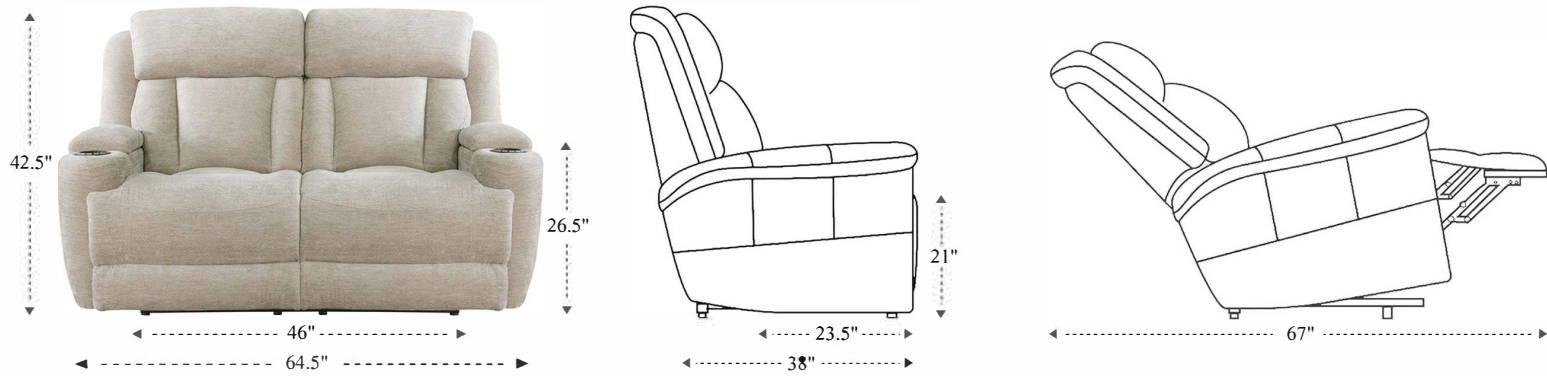

Power Reclining Sofa with Drop Down Console

Overall Dimensions	89.5" x 38" x 42.5"
Overall Width	89.5"
Overall Depth	38"
Overall Height	42.5"
Overall Weight	272.2 lbs.
Fully Reclined	67"
Distance from Wall	5"
Back of Seat to end of Chaise	43"
Leg Height (Distance from Foot Rest to Floor in Full Recline)	23"
Head Height (Distance from Headrest to Floor in Full Recline)	32"

Seat Width	23"
Seat Depth	23.5"
Seat Height	21"
Arm Width	8"
Arm Depth	18"
Arm Height	26.5"
Back Width	23.5"
Back Height	26"
Headrest Extended from Back	4"

Power Reclining Loveseat

Overall Dimensions	64.5" x 38" x 42.5"
Overall Width	64.5"
Overall Depth	38"
Overall Height	42.5"
Overall Weight	211.2 lbs.
Fully Reclined	67"
Distance from Wall	5"
Back of Seat to end of Chaise	43"
Leg Height <small>(Distance from Foot Rest to Floor in Full Recline)</small>	23"
Head Height <small>(Distance from Headrest to Floor in Full Recline)</small>	32"

Seat Width	23"
Seat Depth	23.5"
Seat Height	21"
Arm Width	8"
Arm Depth	18"
Arm Height	26.5"
Back Width	23.5"
Back Height	26"
Headrest Extended from Back	4"

Power Recliner

Overall Dimensions	42" x 38" x 42.5"
Overall Width	42"
Overall Depth	38"
Overall Height	42.5"
Overall Weight	134.5 lbs.
Fully Reclined	67"
Distance from Wall	5"
Back of Seat to end of Chaise	43"
Leg Height <small>(Distance from Foot Rest to Floor in Full Recline)</small>	23"
Head Height <small>(Distance from Headrest to Floor in Full Recline)</small>	32"

Seat Width	23"
Seat Depth	23.5"
Seat Height	21"
Arm Width	8"
Arm Depth	18"
Arm Height	26.5"
Back Width	23.5"
Back Height	26"
Headrest Extended from Back	4"