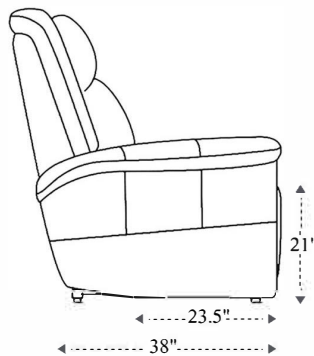

Power Reclining Sofa with Drop Down Console

Overall Dimensions	89.5" x 38" x 42.5"
Overall Width	89.5"
Overall Depth	38"
Overall Height	42.5"
Overall Weight	272.2 lbs.
Fully Reclined	67"
Distance from Wall	5"
Back of Seat to end of Chaise	43"
Leg Height (Distance from Foot Rest to Floor in Full Recline)	23"
Head Height (Distance from Headrest to Floor in Full Recline)	32"

Seat Width	23"
Seat Depth	23.5"
Seat Height	21"
Arm Width	8"
Arm Depth	18"
Arm Height	26.5"
Back Width	23.5"
Back Height	26"
Headrest Extended from Back	4"

Power Reclining Loveseat

Overall Dimensions	64.5" x 38" x 42.5"
Overall Width	64.5"
Overall Depth	38"
Overall Height	42.5"
Overall Weight	211.2 lbs.
Fully Reclined	67"
Distance from Wall	5"
Back of Seat to end of Chaise	43"
Leg Height <small>(Distance from Foot Rest to Floor in Full Recline)</small>	23"
Head Height <small>(Distance from Headrest to Floor in Full Recline)</small>	32"

Seat Width	23"
Seat Depth	23.5"
Seat Height	21"
Arm Width	8"
Arm Depth	18"
Arm Height	26.5"
Back Width	23.5"
Back Height	26"
Headrest Extended from Back	4"

Power Recliner

Overall Dimensions	42" x 38" x 42.5"
Overall Width	42"
Overall Depth	38"
Overall Height	42.5"
Overall Weight	134.5 lbs.
Fully Reclined	67"
Distance from Wall	5"
Back of Seat to end of Chaise	43"
Leg Height <small>(Distance from Foot Rest to Floor in Full Recline)</small>	23"
Head Height <small>(Distance from Headrest to Floor in Full Recline)</small>	32"

Seat Width	23"
Seat Depth	23.5"
Seat Height	21"
Arm Width	8"
Arm Depth	18"
Arm Height	26.5"
Back Width	23.5"
Back Height	26"
Headrest Extended from Back	4"