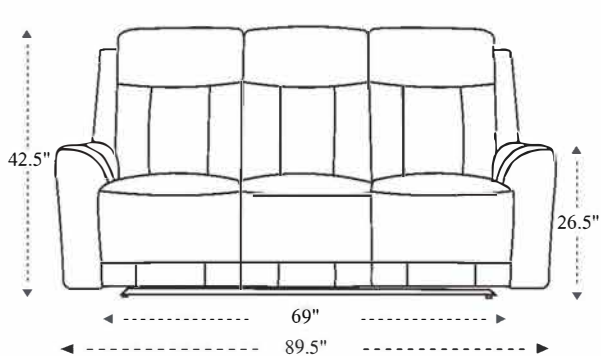

Power Reclining Sofa with Drop Down Console

Overall Dimensions	89.5" x 38" x 42.5"
Overall Width	89.5"
Overall Depth	38"
Overall Height	42.5"
Overall Weight	272.2 lbs.
Fully Reclined	67"
Distance from Wall	5"
Back of Seat to end of Chaise	43"
Leg Height (Distance from Foot Rest to Floor in Full Recline)	23"
Head Height (Distance from Headrest to Floor in Full Recline)	32"

Seat Width	23"
Seat Depth	23.5"
Seat Height	21"
Arm Width	8"
Arm Depth	18"
Arm Height	26.5"
Back Width	23.5"
Back Height	26"
Headrest Extended from Back	4"

Power Reclining Loveseat

Overall Dimensions	64.5" x 38" x 42.5"
Overall Width	64.5"
Overall Depth	38"
Overall Height	42.5"
Overall Weight	211.2 lbs.
Fully Reclined	67"
Distance from Wall	5"
Back of Seat to end of Chaise	43"
Leg Height <small>(Distance from Foot Rest to Floor in Full Recline)</small>	23"
Head Height <small>(Distance from Headrest to Floor in Full Recline)</small>	32"

Seat Width	23"
Seat Depth	23.5"
Seat Height	21"
Arm Width	8"
Arm Depth	18"
Arm Height	26.5"
Back Width	23.5"
Back Height	26"
Headrest Extended from Back	4"

Power Recliner

Overall Dimensions	42" x 38" x 42.5"
Overall Width	42"
Overall Depth	38"
Overall Height	42.5"
Overall Weight	134.5 lbs.
Fully Reclined	67"
Distance from Wall	5"
Back of Seat to end of Chaise	43"
Leg Height <small>(Distance from Foot Rest to Floor in Full Recline)</small>	23"
Head Height <small>(Distance from Headrest to Floor in Full Recline)</small>	32"

Seat Width	23"
Seat Depth	23.5"
Seat Height	21"
Arm Width	8"
Arm Depth	18"
Arm Height	26.5"
Back Width	23.5"
Back Height	26"
Headrest Extended from Back	4"