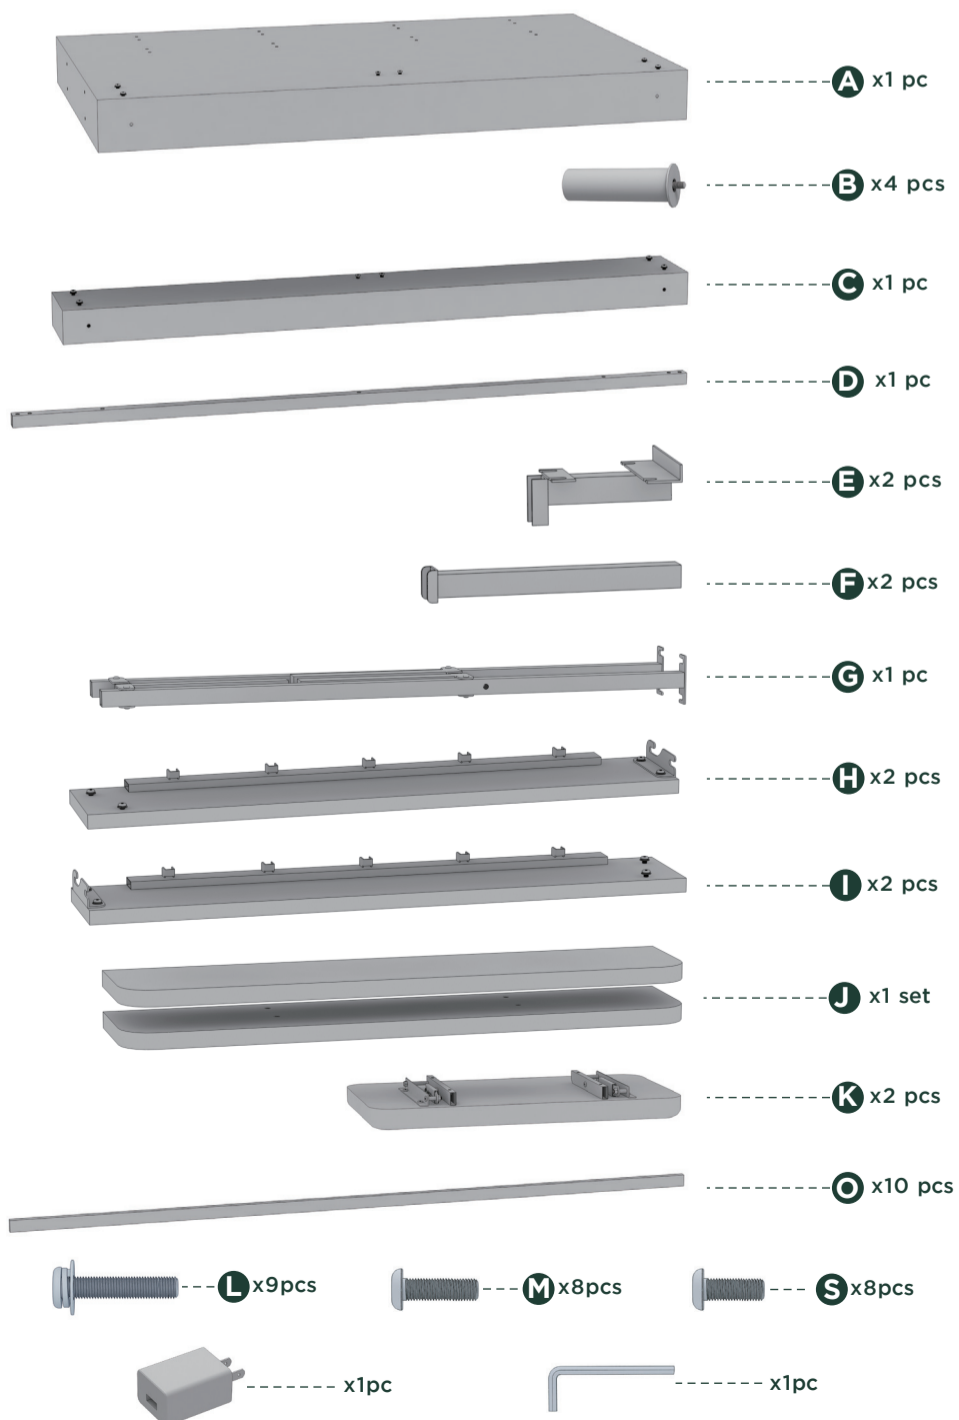

Easy as 1-2-3 Assembly Instruction

Numbers must Match for Secure Assembly

FPPTW-2

Components

Return Policy

ZINUS believes you will absolutely love your new addition to your home, but if for some reason you want to return the product, please contact us directly before you decide to return your product to the retailer. Our Customer Service organization can answer most concerns and can assist you with any questions you may have about your new product. Please contact us first by emailing customerservice@zinusinc.com or by submitting a request at <https://support.zinus.com>

17

Adjust the tilt of your headboard using one of four convenient grooves behind the tufted cushions for optimal support.

18

To release the tilted headboard, lift it out of its groove and return it to its original position.