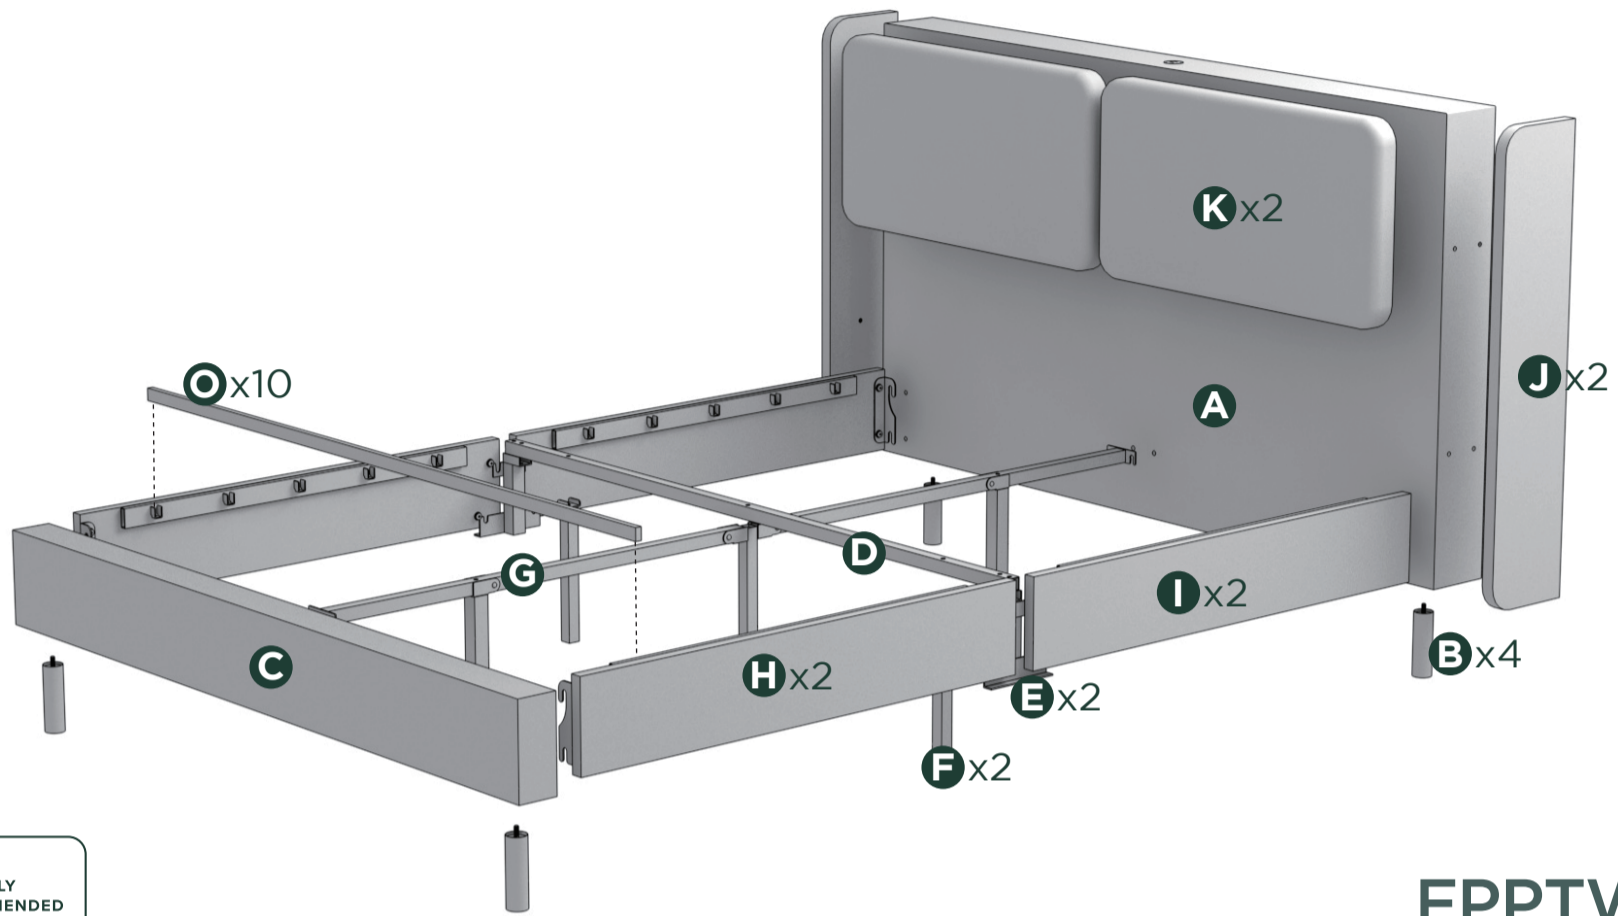

Easy as 1-2-3 Assembly Instruction

Numbers must Match for Secure Assembly

FPPTW-2

Components

Return Policy

ZINUS believes you will absolutely love your new addition to your home, but if for some reason you want to return the product, please contact us directly before you decide to return your product to the retailer. Our Customer Service organization can answer most concerns and can assist you with any questions you may have about your new product. Please contact us first by emailing customerservice@zinusinc.com or by submitting a request at <https://support.zinus.com>

17

Adjust the tilt of your headboard using one of four convenient grooves behind the tufted cushions for optimal support.

18

To release the tilted headboard, lift it out of its groove and return it to its original position.