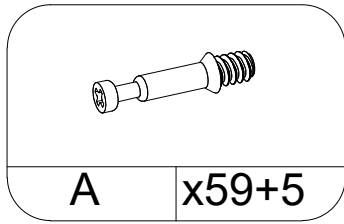

HARDWARE SUPPLIED