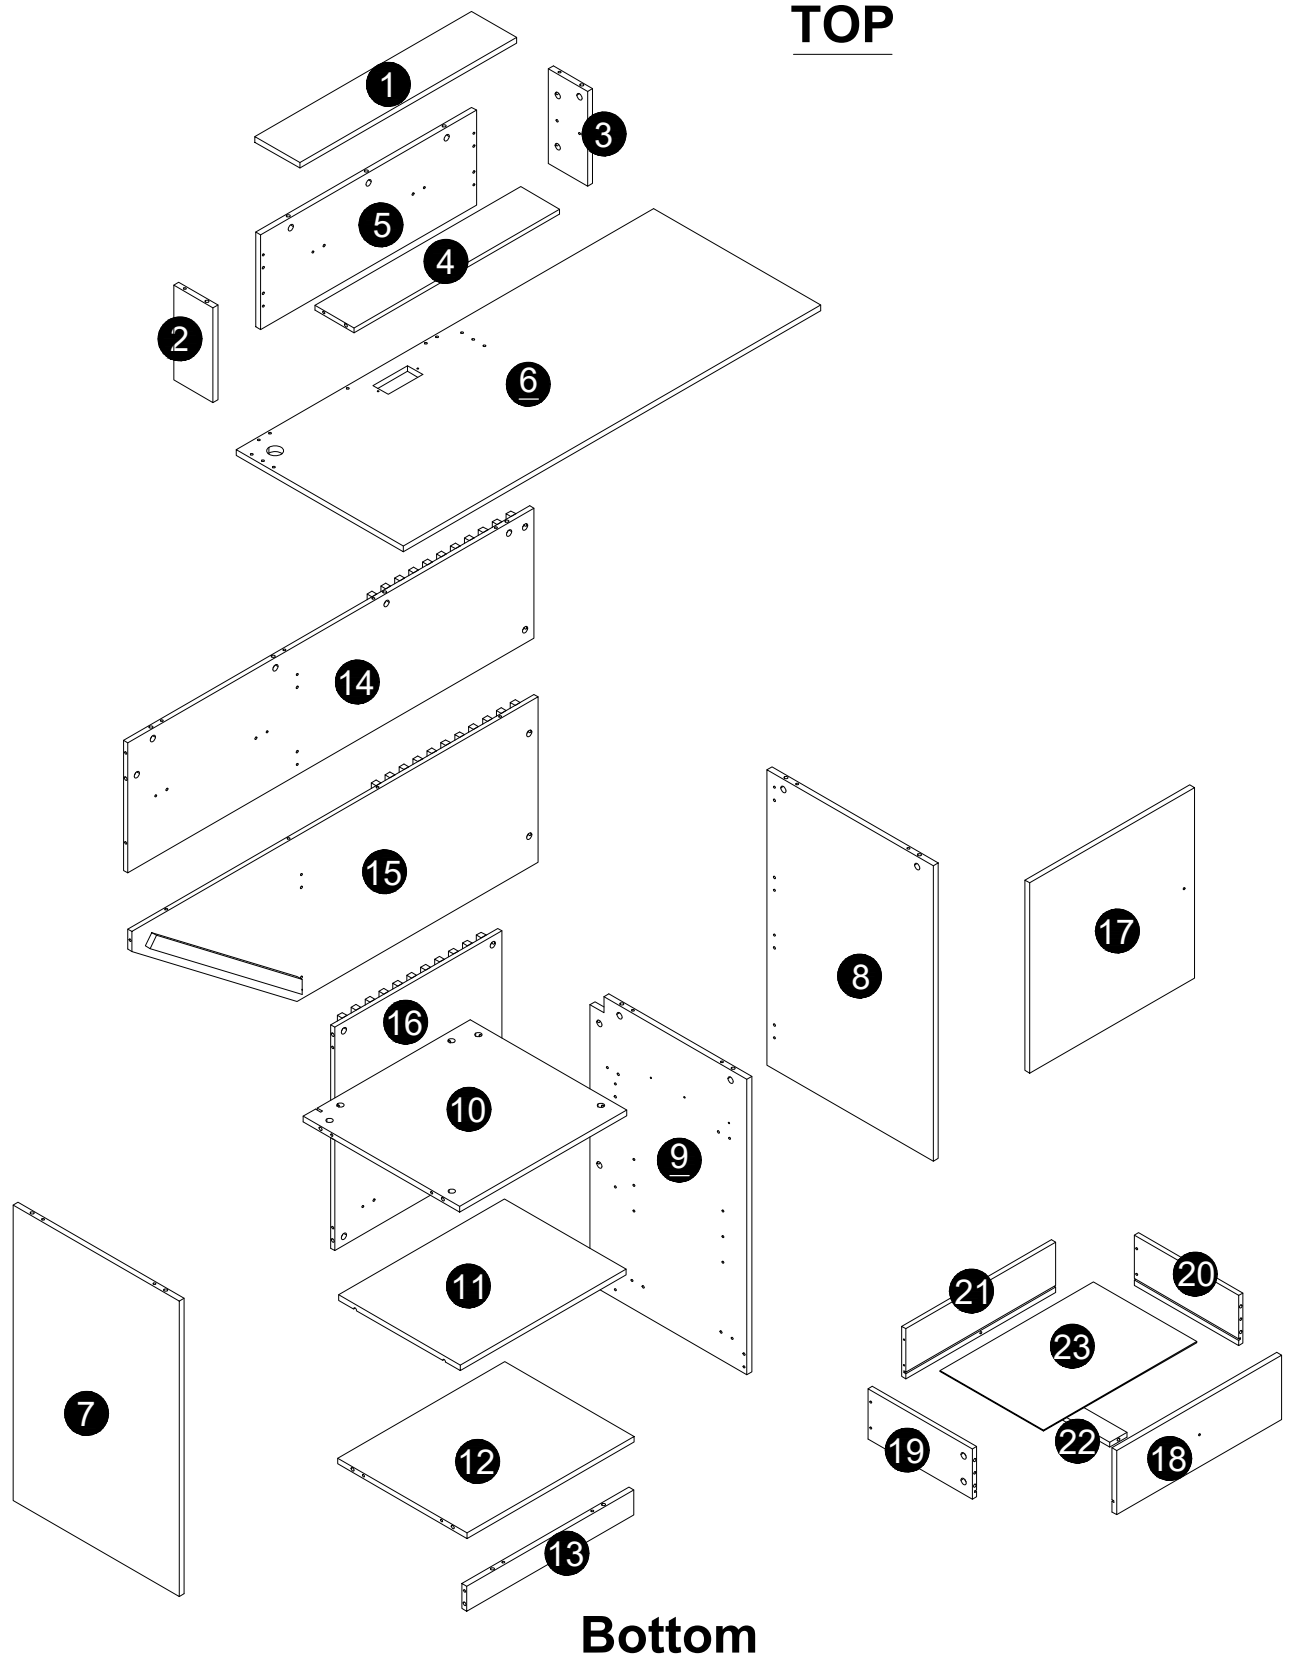

PACKAGE CONTENTS

- 1 x Reception Desk
- 1 x Pack of Accessories
- 1 x User Manual

PRODUCT CARE

- Please follow the instruction to assemble this item correctly.
- Don't make the screws be too loose or too tight.
- Please put the screws into the holes' position just as shown in the arrows of the image, and then clockwise rotate 90° or 180°
- More product parts, it is recommended that two people install
- The fittings pack contains small accessories that should be kept away from small children.

PACKAGE CONTAINS

Bottom

1. When installing the product, use a soft surface (such as carpet or cardboard) to avoid scratching or damaging the surface of the product.
2. Please try to use a manual screwdriver instead of electric screw driver. A manual screwdriver can be used to better control the tightness of the screws.
3. Do not use any glue.
4. The product is unstable before it is assembled. Please pay attention to the product installation sequence, and align all screws and screw holes before tightening.
5. The structure of this product can not meet the requirements of children climbing.

HARDWARE SUPPLIED

PARTS LIST

<p>① 623x129x14</p>  <p>1PC</p>	<p>② 236x113x14</p>  <p>1PC</p>	<p>③ 236x113x14</p>  <p>1PC</p>
<p>④ 591x112x12</p>  <p>1PC</p>	<p>⑤ 621x236x14</p>  <p>1PC</p>	<p>⑥ 1200x480x14</p>  <p>1PC</p>
<p>⑦ 736x478x14</p>  <p>1PC</p>	<p>⑧ 736x478x14</p>  <p>1PC</p>	<p>⑨ 736x451x14</p>  <p>1PC</p>
<p>⑩ 480x450x14</p>  <p>1PC</p>	<p>⑪ 477x350x14</p>  <p>1PC</p>	<p>⑫ 480x372x14</p>  <p>1PC</p>
<p>⑬ 480x62x14</p>  <p>1PC</p>	<p>⑭ 1168x324x26</p>  <p>1PC</p>	<p>⑮ 412x1168x40</p>  <p>1PC</p>