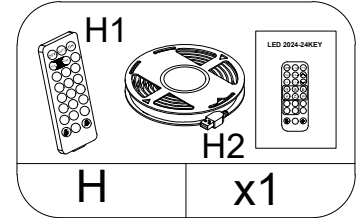

HARDWARE SUPPLIED