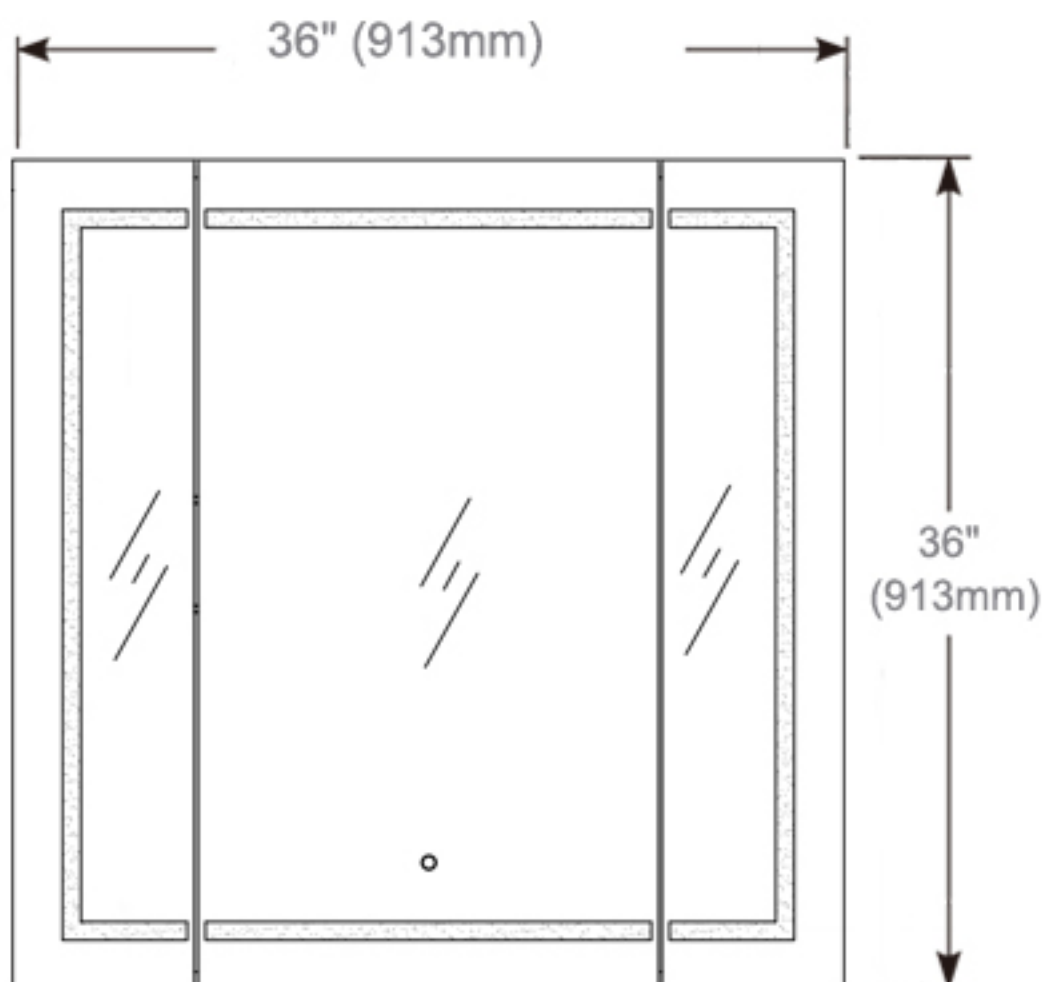

Kelvin	6500
CRI	80+
Lumens*†	1620
R9 Value*	50+
Watts (AC)	60
Lumens per Watt	90

Construction

- Grey aluminum body and door frame
- 3 mirror design – rear of cabinet and both sides of door
- Concealed finger pull-door edge
- Three pieces DTC 155° self-closing hinges for each door
both side door open 155°, middle door open 90°
- Adjustable shelving at 2-1/3" (60 mm) increments
- Single field wire into electrical shelf - Front access serviceability

Codes/Standards Applicable

Electric Option Models are ETL certified to:

- UL 962
- CSA Standard C22.2 No. 68

Dimensions

Height: 36" (913 mm)

Width: 36" (913 mm)

Depth: 5" (127 mm) When surface mounted

1" (25 mm) When recessed

Installation Options

- Recessed Mount - Rough Opening - 35-1/2" H x 35-1/2" W x 4" D (901mm H x 901mm W x 102mm D)
- Surface Mount - Surface Mount Kit is included

Electrical System

- 60 Watts LED Driver
- INPUT : 120VAC 60HZ 1.2A
- OUTPUT : 12VAC 5.0A
- Field wire location as shown in drawing
- 1/2" conduit (Ø 7/8" actual) electrical knockout location shown below
- Included field wire cable clamp
- Circuit Diagram

Circuit Diagram

Recessed Mount

Surface Mount

Cabinet Dimensions

Rough-in Dimensions

Back of Cabinet - Wire Access Location