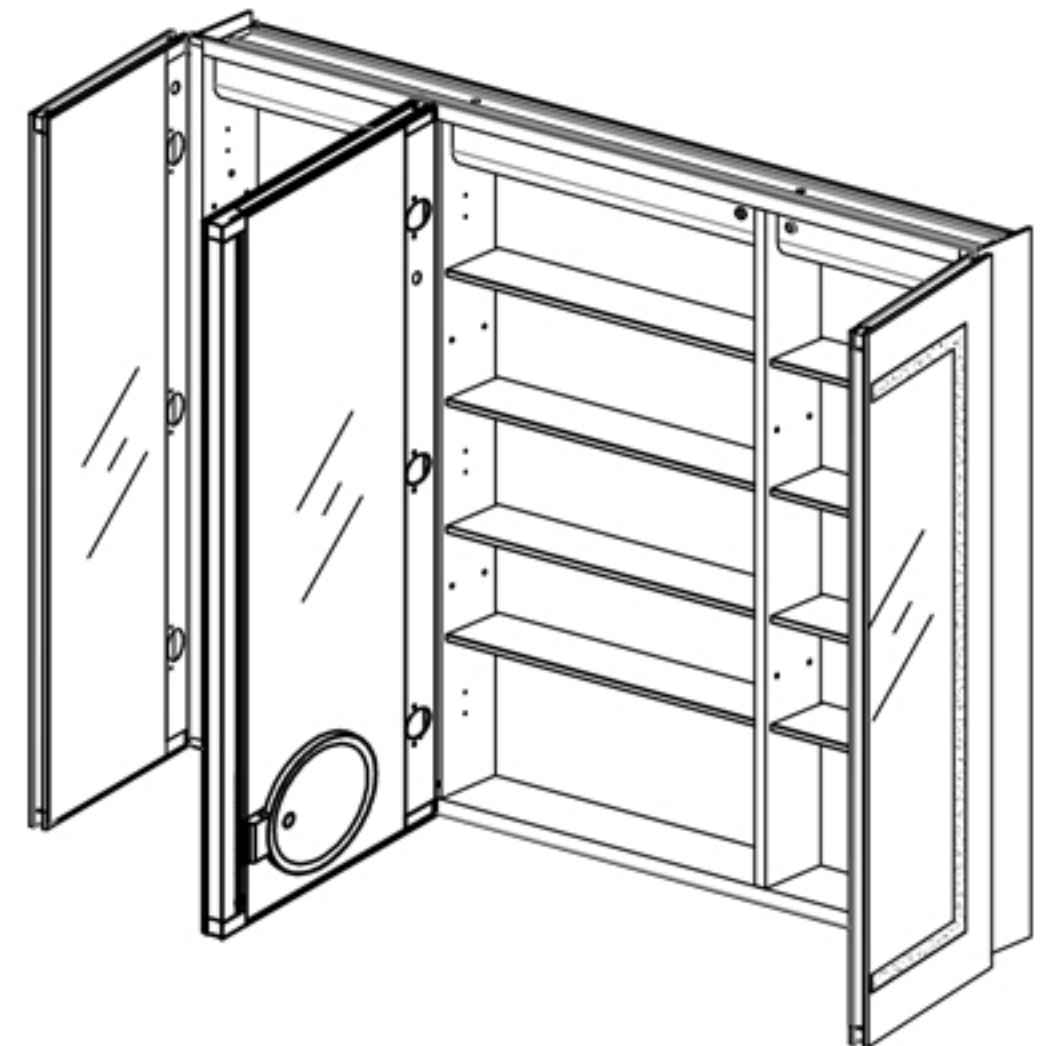

Features

- Cool white LED Light with Dimmable touch control
- Mirrored interior with 4 layer adjustable glass shelves
- Includes Defogger with push button
- Includes one outlet without USB port
- Includes an adjustable makeup mirror
- Includes installation hardware for recess mounting
- Can be recessed or surface mounted
(surface mounting is included)
- Energy efficient LED lighting:

Kelvin	6500
CRI	80+
Lumens*†	1620
R9 Value*	50+
Watts (AC)	60
Lumens per Watt	90

Construction

- Grey aluminum body and door frame
- 3 mirror design – rear of cabinet and both sides of door
- Concealed finger pull-door edge
- Three pieces DTC 155° self-closing hinges for each door
both side door open 155°, middle door open 90°
- Adjustable shelving at 2-1/3" (60 mm) increments
- Single field wire into electrical shelf - Front access serviceability

Codes/Standards Applicable

Electric Option Models are ETL certified to:

- UL 962
- CSA Standard C22.2 No. 68

Dimensions

Height: 36" (913 mm)

Width: 36" (913 mm)

Depth: 5" (127 mm) When surface mounted

1" (25 mm) When recessed

Installation Options

- Recessed Mount - Rough Opening - 35-1/2" H x 35-1/2" W x 4" D (901mm H x 901mm W x 102mm D)
- Surface Mount - Surface Mount Kit is included

Electrical System

- 60 Watts LED Driver
- INPUT : 120VAC 60HZ 1.2A
- OUTPUT : 12VAC 5.0A
- Field wire location as shown in drawing
- 1/2" conduit (Ø 7/8" actual) electrical knockout location shown below
- Included field wire cable clamp
- Circuit Diagram