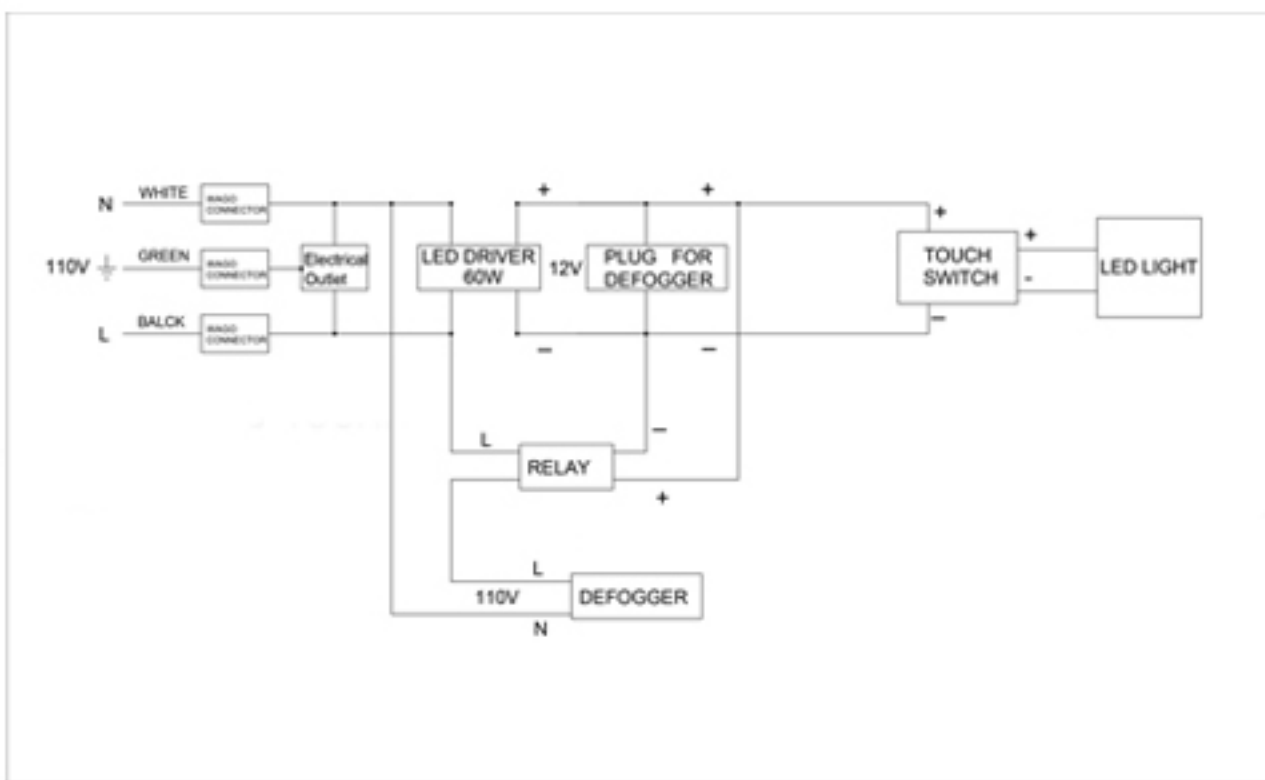

Codes/Standards Applicable

Electric Option Models are ETL certified to:

- UL 962
- CSA Standard C22.2 No. 68

Dimensions

Height: 36" (913 mm)

Width: 36" (913 mm)

Depth: 5" (127 mm) When surface mounted

1" (25 mm) When recessed

Installation Options

- Recessed Mount - Rough Opening - 35-1/2" H x 35-1/2" W x 4" D (901mm H x 901mm W x 102mm D)
- Surface Mount - Surface Mount Kit is included

Electrical System

- 60 Watts LED Driver
- INPUT : 120VAC 60HZ 1.2A
- OUTPUT : 12VAC 5.0A
- Field wire location as shown in drawing
- 1/2" conduit (Ø 7/8" actual) electrical knockout location shown below
- Included field wire cable clamp
- Circuit Diagram