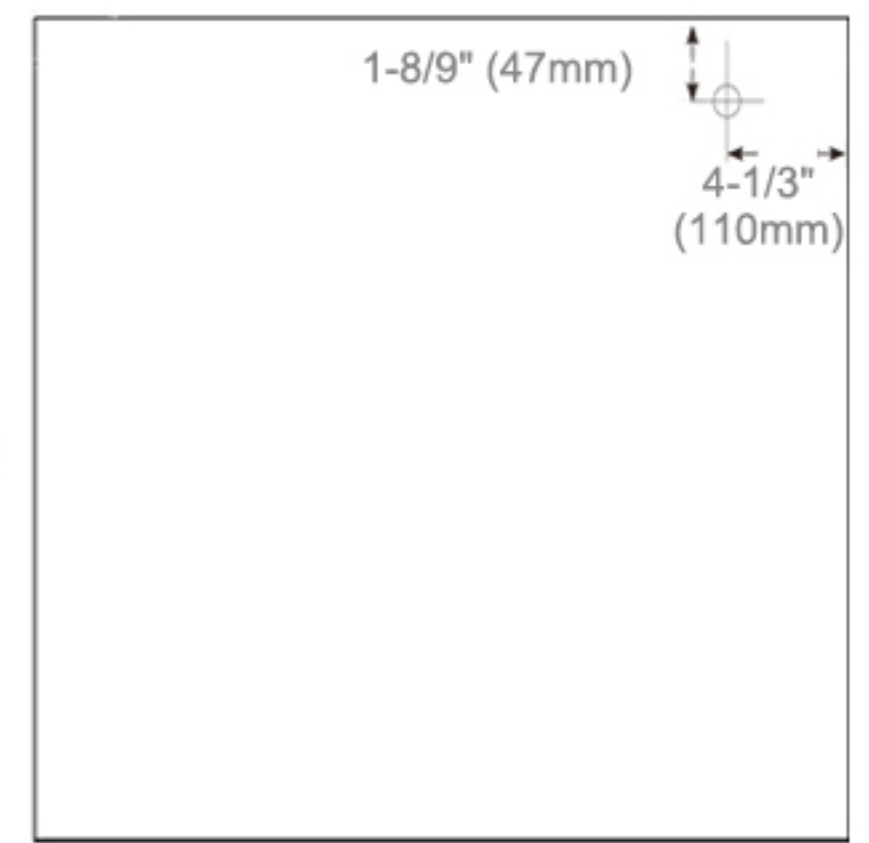

Kelvin	6500
CRI	80+
Lumens*†	1620
R9 Value*	50+
Watts (AC)	60
Lumens per Watt	90

Construction

- Grey aluminum body and door frame
- 3 mirror design – rear of cabinet and both sides of door
- Concealed finger pull-door edge
- Three pieces DTC 155° self-closing hinges for each door
both side door open 155°, middle door open 90°
- Adjustable shelving at 2-1/3" (60 mm) increments
- Single field wire into electrical shelf - Front access serviceability

Codes/Standards Applicable

Electric Option Models are ETL certified to:

- UL 962
- CSA Standard C22.2 No. 68

Dimensions

Height: 36" (913 mm)

Width: 36" (913 mm)

Depth: 5" (127 mm) When surface mounted

1" (25 mm) When recessed

Installation Options

- Recessed Mount - Rough Opening - 35-1/2" H x 35-1/2" W x 4" D (901mm H x 901mm W x 102mm D)
- Surface Mount - Surface Mount Kit is included

Electrical System

- 60 Watts LED Driver
- INPUT : 120VAC 60HZ 1.2A
- OUTPUT : 12VAC 5.0A
- Field wire location as shown in drawing
- 1/2" conduit (Ø 7/8" actual) electrical knockout location shown below
- Included field wire cable clamp
- Circuit Diagram

Circuit Diagram

Recessed Mount

Surface Mount

Cabinet Dimensions

Rough-in Dimensions

Back of Cabinet - Wire Access Location