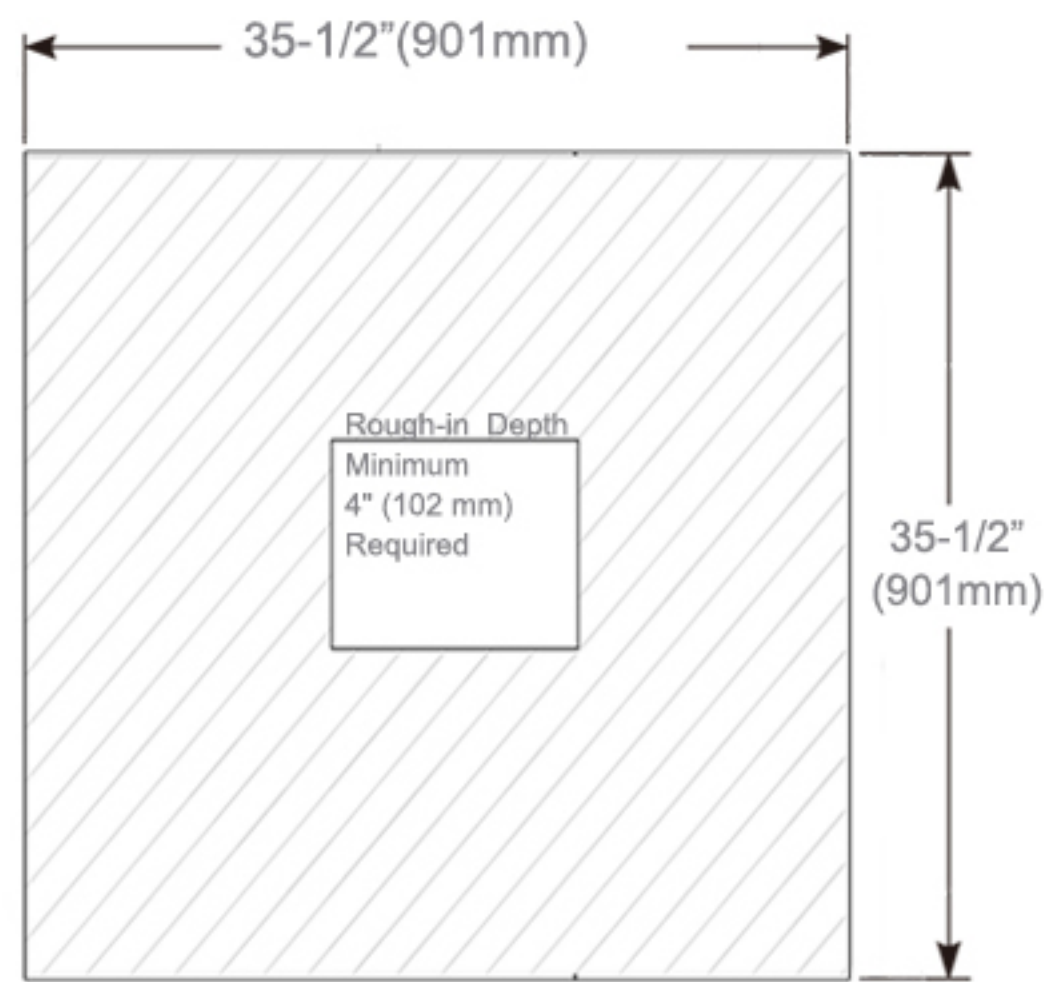

Kelvin	6500
CRI	80+
Lumens*†	1620
R9 Value*	50+
Watts (AC)	60
Lumens per Watt	90

Construction

- Grey aluminum body and door frame
- 3 mirror design – rear of cabinet and both sides of door
- Concealed finger pull-door edge
- Three pieces DTC 155° self-closing hinges for each door
both side door open 155°, middle door open 90°
- Adjustable shelving at 2-1/3" (60 mm) increments
- Single field wire into electrical shelf - Front access serviceability

Codes/Standards Applicable

Electric Option Models are ETL certified to:

- UL 962
- CSA Standard C22.2 No. 68

Dimensions

Height: 36" (913 mm)

Width: 36" (913 mm)

Depth: 5" (127 mm) When surface mounted

1" (25 mm) When recessed

Installation Options

- Recessed Mount - Rough Opening - 35-1/2" H x 35-1/2" W x 4" D (901mm H x 901mm W x 102mm D)
- Surface Mount - Surface Mount Kit is included

Electrical System

- 60 Watts LED Driver
- INPUT : 120VAC 60HZ 1.2A
- OUTPUT : 12VAC 5.0A
- Field wire location as shown in drawing
- 1/2" conduit (Ø 7/8" actual) electrical knockout location shown below
- Included field wire cable clamp
- Circuit Diagram

Circuit Diagram

Recessed Mount

Surface Mount

Cabinet Dimensions

Rough-in Dimensions

Back of Cabinet - Wire Access Location