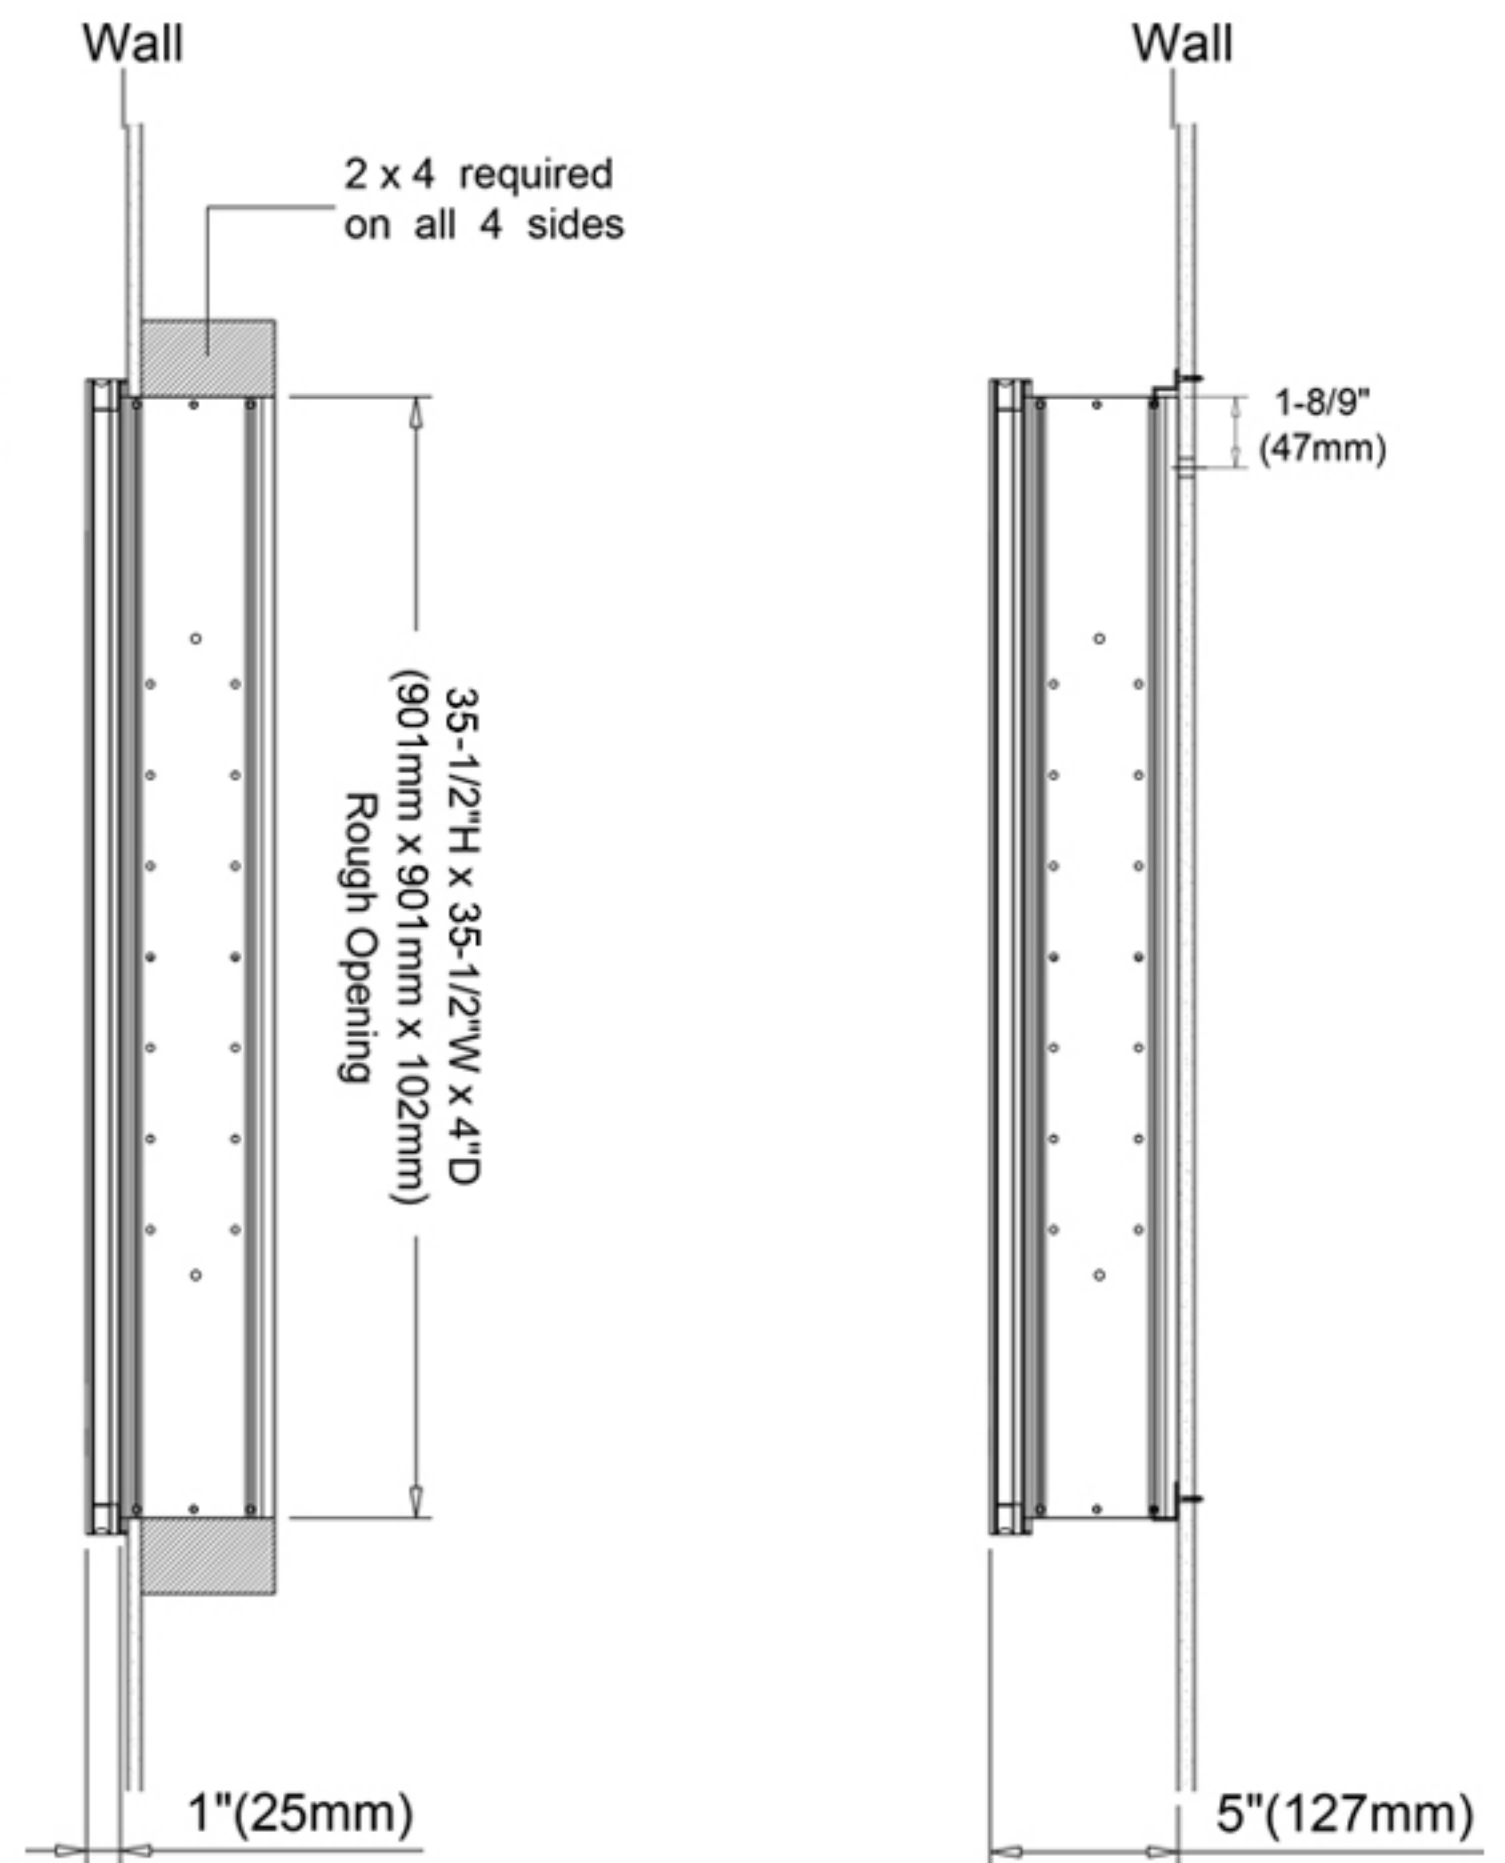

Kelvin	6500
CRI	80+
Lumens*†	1620
R9 Value*	50+
Watts (AC)	60
Lumens per Watt	90

Construction

- Grey aluminum body and door frame
- 3 mirror design – rear of cabinet and both sides of door
- Concealed finger pull-door edge
- Three pieces DTC 155° self-closing hinges for each door
both side door open 155°, middle door open 90°
- Adjustable shelving at 2-1/3" (60 mm) increments
- Single field wire into electrical shelf - Front access serviceability

Codes/Standards Applicable

Electric Option Models are ETL certified to:

- UL 962
- CSA Standard C22.2 No. 68

Dimensions

Height: 36" (913 mm)

Width: 36" (913 mm)

Depth: 5" (127 mm) When surface mounted

1" (25 mm) When recessed

Installation Options

- Recessed Mount - Rough Opening - 35-1/2" H x 35-1/2" W x 4" D (901mm H x 901mm W x 102mm D)
- Surface Mount - Surface Mount Kit is included

Electrical System

- 60 Watts LED Driver
- INPUT : 120VAC 60HZ 1.2A
- OUTPUT : 12VAC 5.0A
- Field wire location as shown in drawing
- 1/2" conduit (Ø 7/8" actual) electrical knockout location shown below
- Included field wire cable clamp
- Circuit Diagram

Circuit Diagram

Recessed Mount

Surface Mount

Cabinet Dimensions

Rough-in Dimensions

Back of Cabinet - Wire Access Location