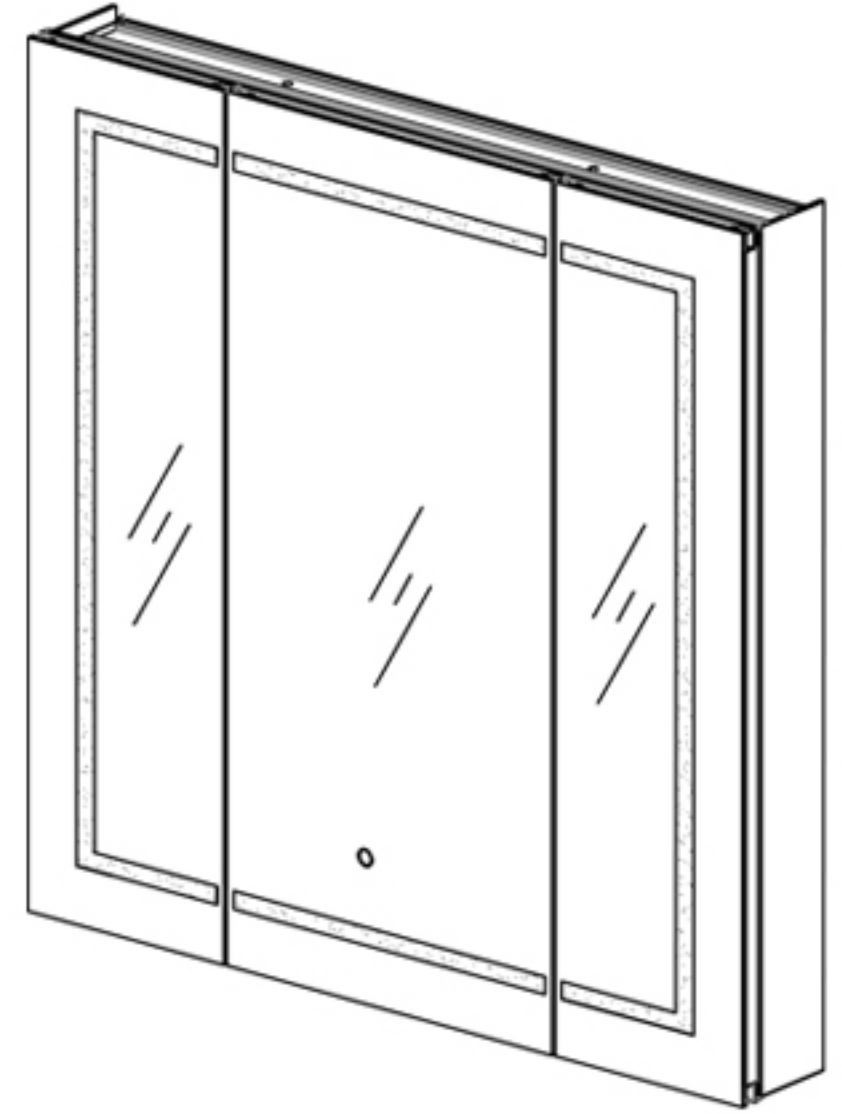

Features

- Cool white LED Light with Dimmable touch control
- Mirrored interior with 4 layer adjustable glass shelves
- Includes Defogger with push button
- Includes one outlet without USB port
- Includes an adjustable makeup mirror
- Includes installation hardware for recess mounting
- Can be recessed or surface mounted
(surface mounting is included)
- Energy efficient LED lighting:

Kelvin	6500
CRI	80+
Lumens*†	1620
R9 Value*	50+
Watts (AC)	60
Lumens per Watt	90

Construction

- Grey aluminum body and door frame
- 3 mirror design – rear of cabinet and both sides of door
- Concealed finger pull-door edge
- Three pieces DTC 155° self-closing hinges for each door
both side door open 155°, middle door open 90°
- Adjustable shelving at 2-1/3" (60 mm) increments
- Single field wire into electrical shelf - Front access serviceability

Codes/Standards Applicable

Electric Option Models are ETL certified to:

- UL 962
- CSA Standard C22.2 No. 68

Dimensions

Height: 36" (913 mm)

Width: 36" (913 mm)

Depth: 5" (127 mm) When surface mounted

1" (25 mm) When recessed

Installation Options

- Recessed Mount - Rough Opening - 35-1/2" H x 35-1/2" W x 4" D (901mm H x 901mm W x 102mm D)
- Surface Mount - Surface Mount Kit is included

Electrical System

- 60 Watts LED Driver
- INPUT : 120VAC 60HZ 1.2A
- OUTPUT : 12VAC 5.0A
- Field wire location as shown in drawing
- 1/2" conduit (Ø 7/8" actual) electrical knockout location shown below
- Included field wire cable clamp
- Circuit Diagram