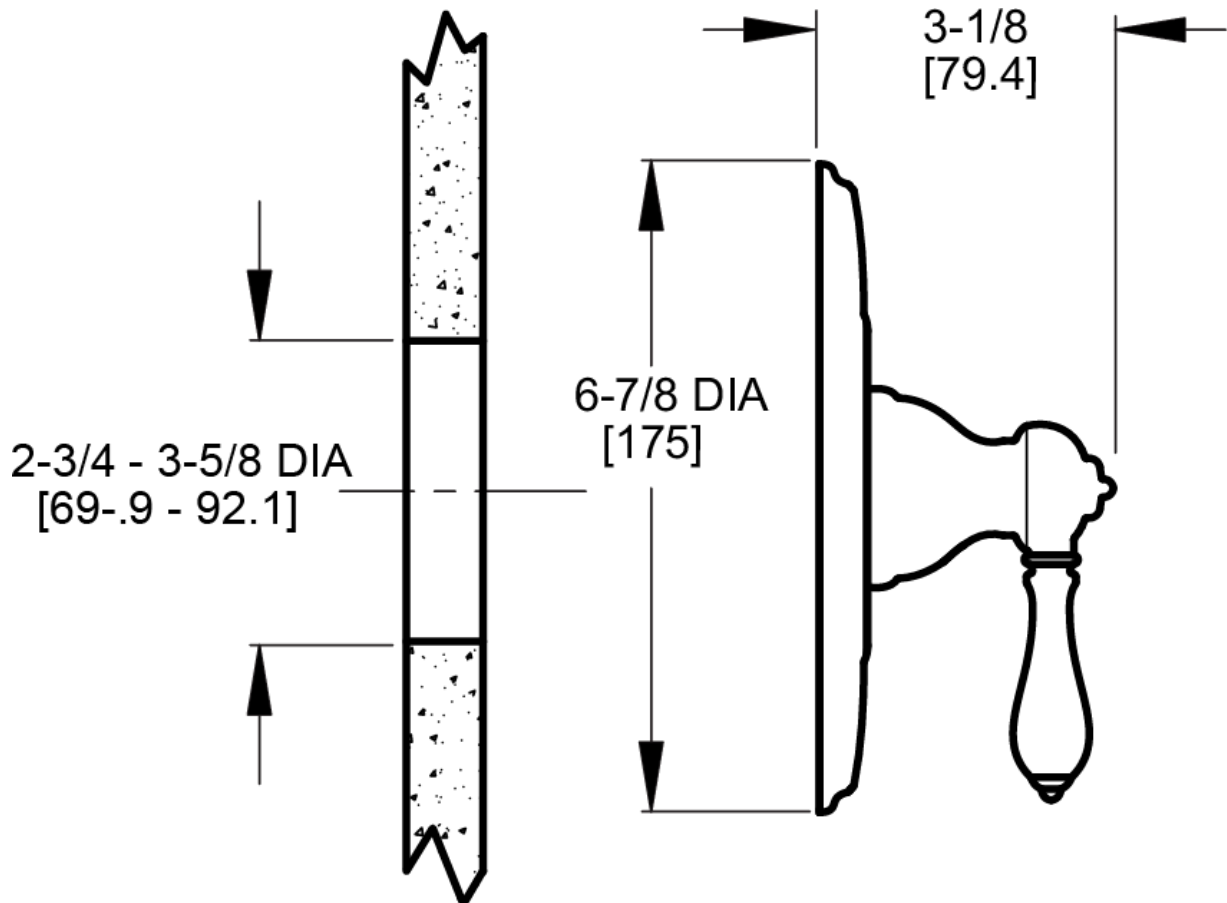

Marielle™ Shower Trim

- R89-1MBC Finish(C)
- R89-1MBD Finish(D)
- R89-1MBK Finish(K)
- R89-1MBU Finish(U)
- R89-1MBY Finish(Y)

- Lever Handles
- Quick Connect
- Trim Only, Valve Not Included

Specifications

Features

- All Metal Construction
- Complete Collection with Coordinating Lavatory and Roman Tub Options
- Metal Lever Handles
- Quick Trim Installation- Attaches Without Tools, No Exposed Screws
- Fits OX8, JX8, TX8, and VB8 Valve Bodies
- Pforever Warranty®
- Valve only trim. No shower head or shower flange included.

Dimensions

Ø1 Min to Ø1-1/2 Max. Deck Hole Openings