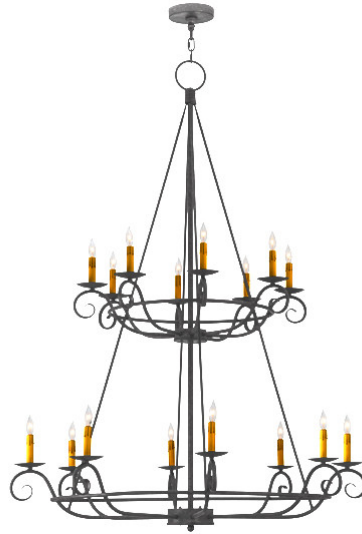

45"W ESTRELLA 16 LT TWO TIER CHANDELIER | 116031

ADDITIONAL INFORMATION

	Availability:: Custom Crafted In Yorkville, New York Please Allow 56 Days
	Item Minimum Height:: 68"
	Item Maximum Height:: 127"
Dimensions and Weight	Item Length or Depth:: 45" Depth
	Item Width or Depth:: 45" Width
	Item Weight:: 30 lbs.
	Base Type:: E12
Lamping	Quantity:: 16
	Shape:: B10
	Wattage:: 60
Other	Family:: Estrella
	Metal Finish:: Blackened Pewter