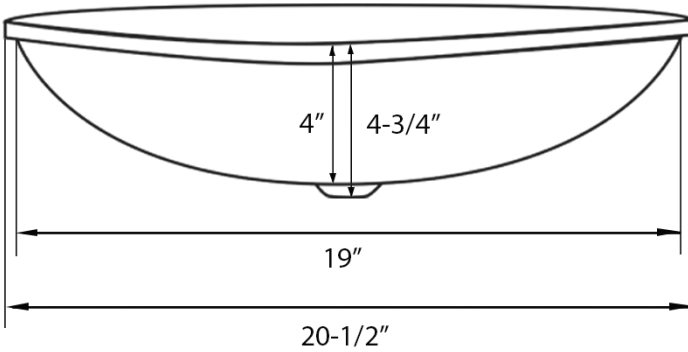

SOLD SEPARATELY

RVB3026

DIMENSIONS

SCAN TO REGISTER YOUR WARRANTY

or visit
www.ruvati.com/register

RUVATI USA
www.ruvati.com

Phone: 1.855.478.8284
Email: support@ruvati.com