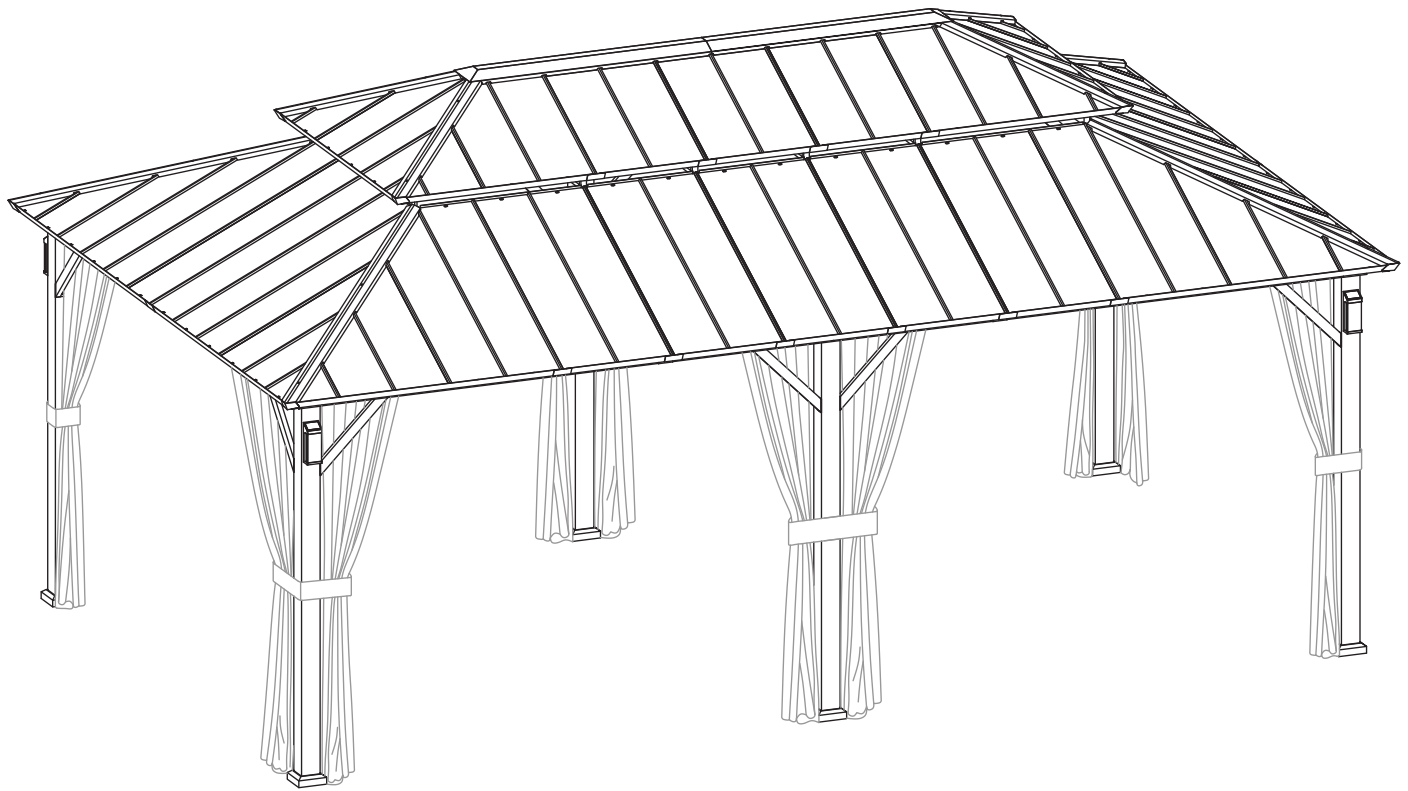

MODEL: IG10600148-1220

OWNER'S MANUAL

The Horizon 12'x20' Hard Top Gazebo W/ Solar LED light

TABLE OF CONTENTS

ASSEMBLY GUIDE.....	02
USING YOUR PRODUCT.....	05

October 13, 2024

QUESTIONS?

E-mail: support@modernshade.org