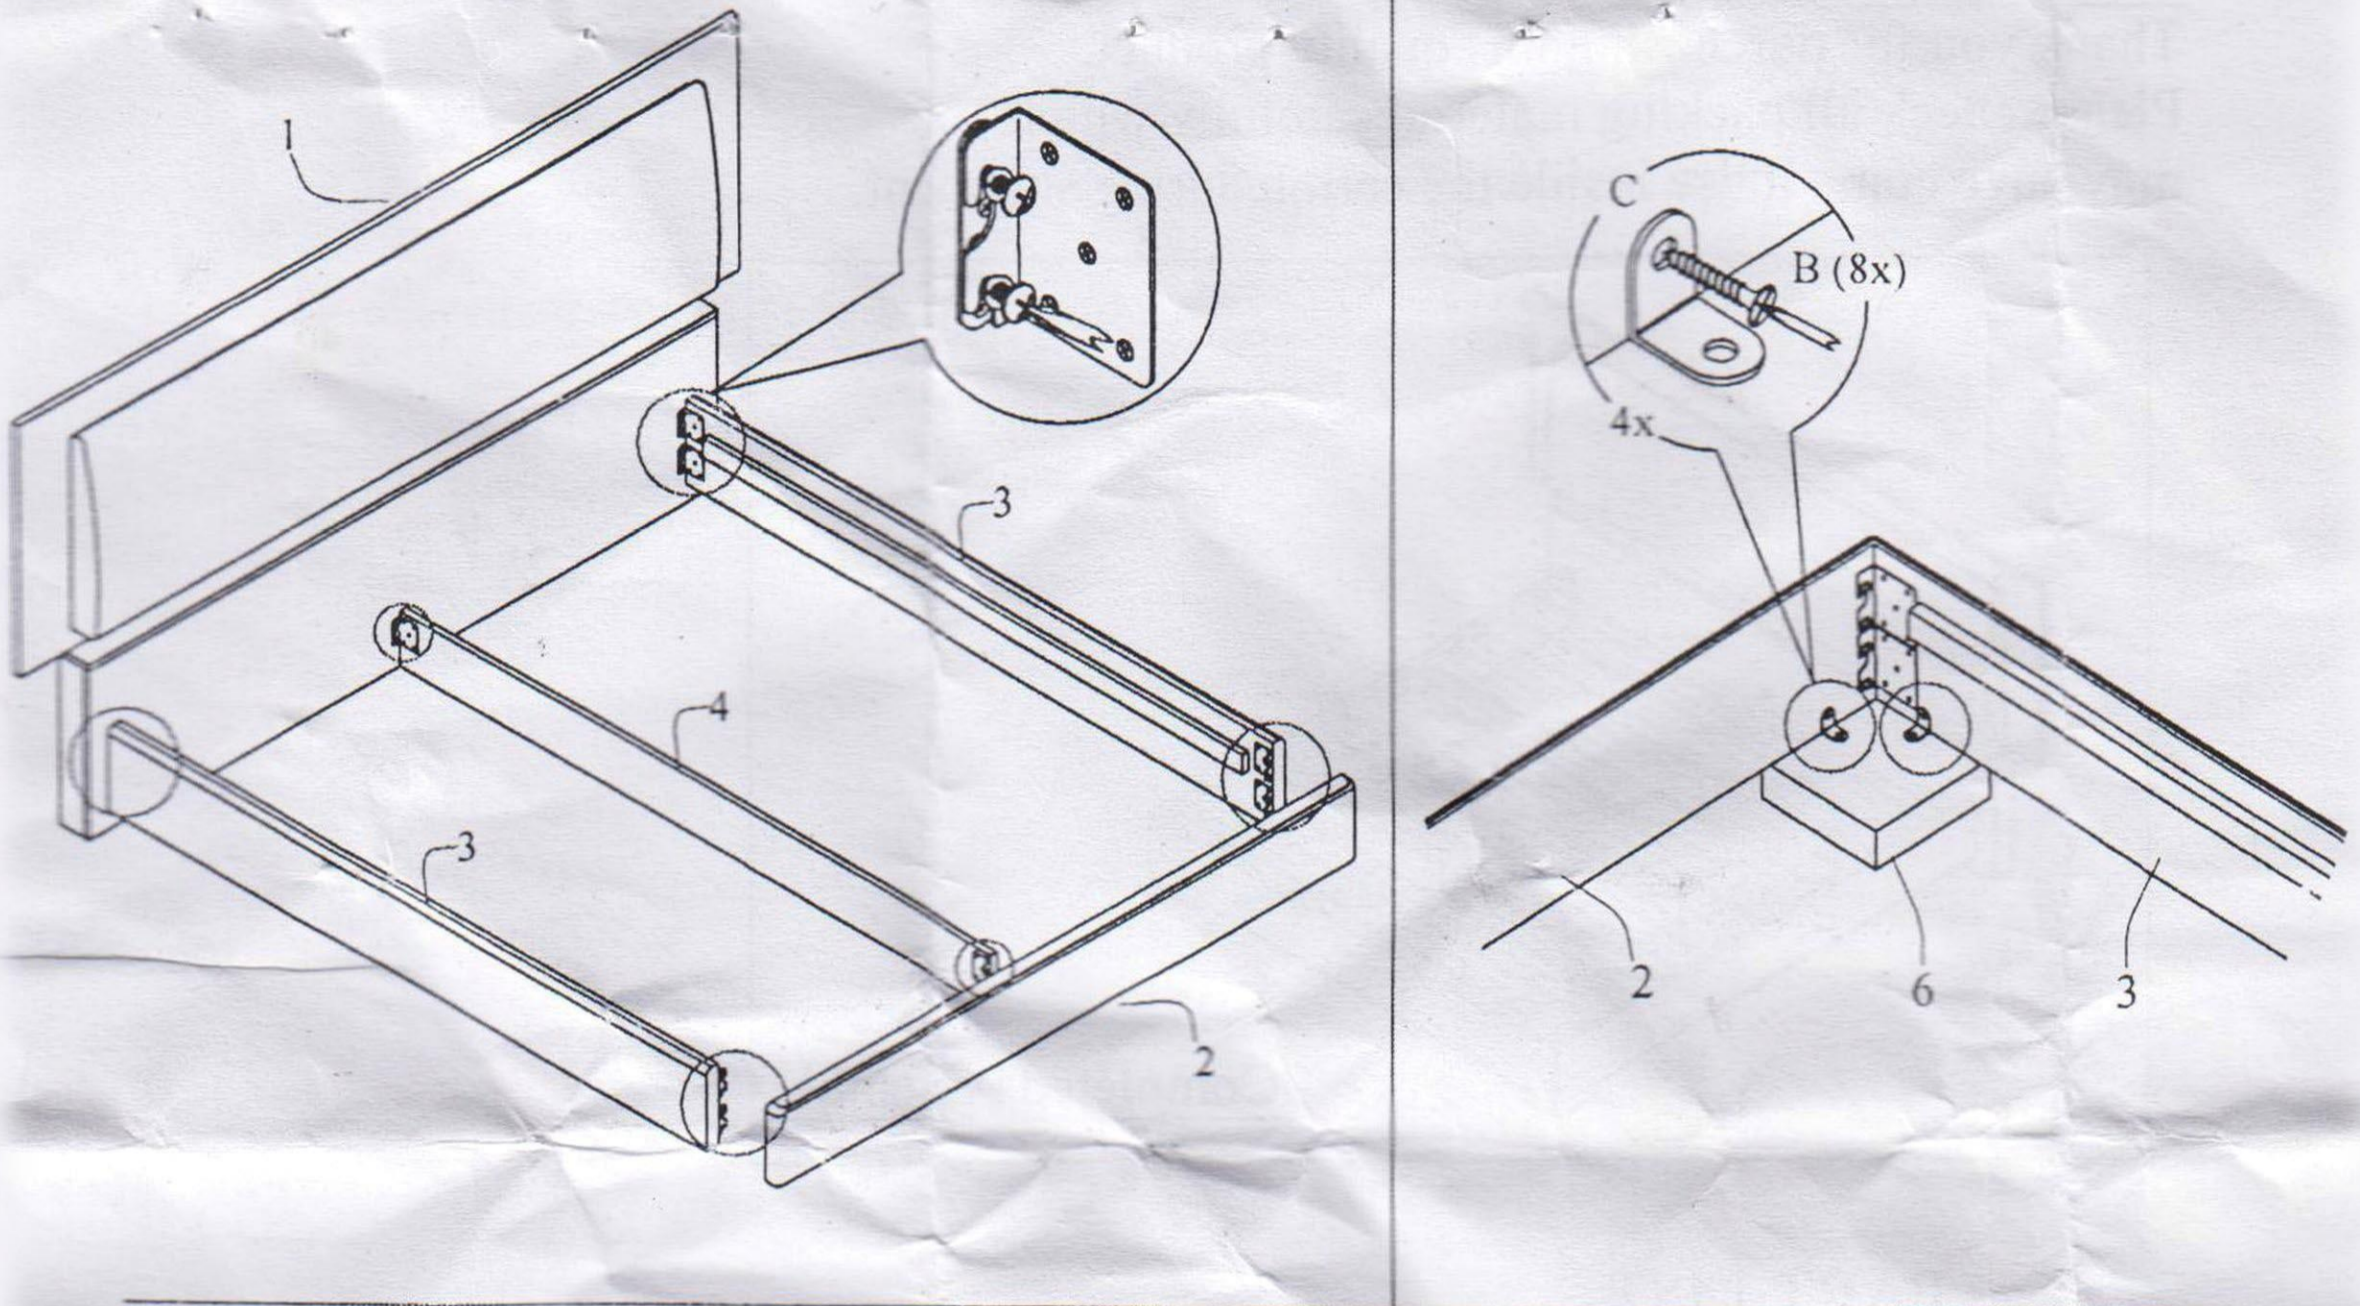

Model: Bed

Thank you for purchasing this quality product.
Please check all packing material carefully which
may have come loose inside the carton during shipment.

PART LIST

| No | Description | Qty |
|----|----------------|------|
| 1 | Headboard | 1pc |
| 2 | Footboard | 1pc |
| 3 | Side Rail | 2pcs |
| 4 | Center Rail | 1pc |
| 5 | Slat | 1set |
| 6 | Footboard Base | 2pcs |

HARDWARE LIST

| No | Description | Qty |
|----|--|------|
| A | TRUSS HD C/B M4 x 32mm  | 6pcs |
| B | CSK Screw M3.5 x 20mm  | 8pcs |
| C | L Bracket S39  | 4pcs |

Model: Bed

Step : 1

Step : 2