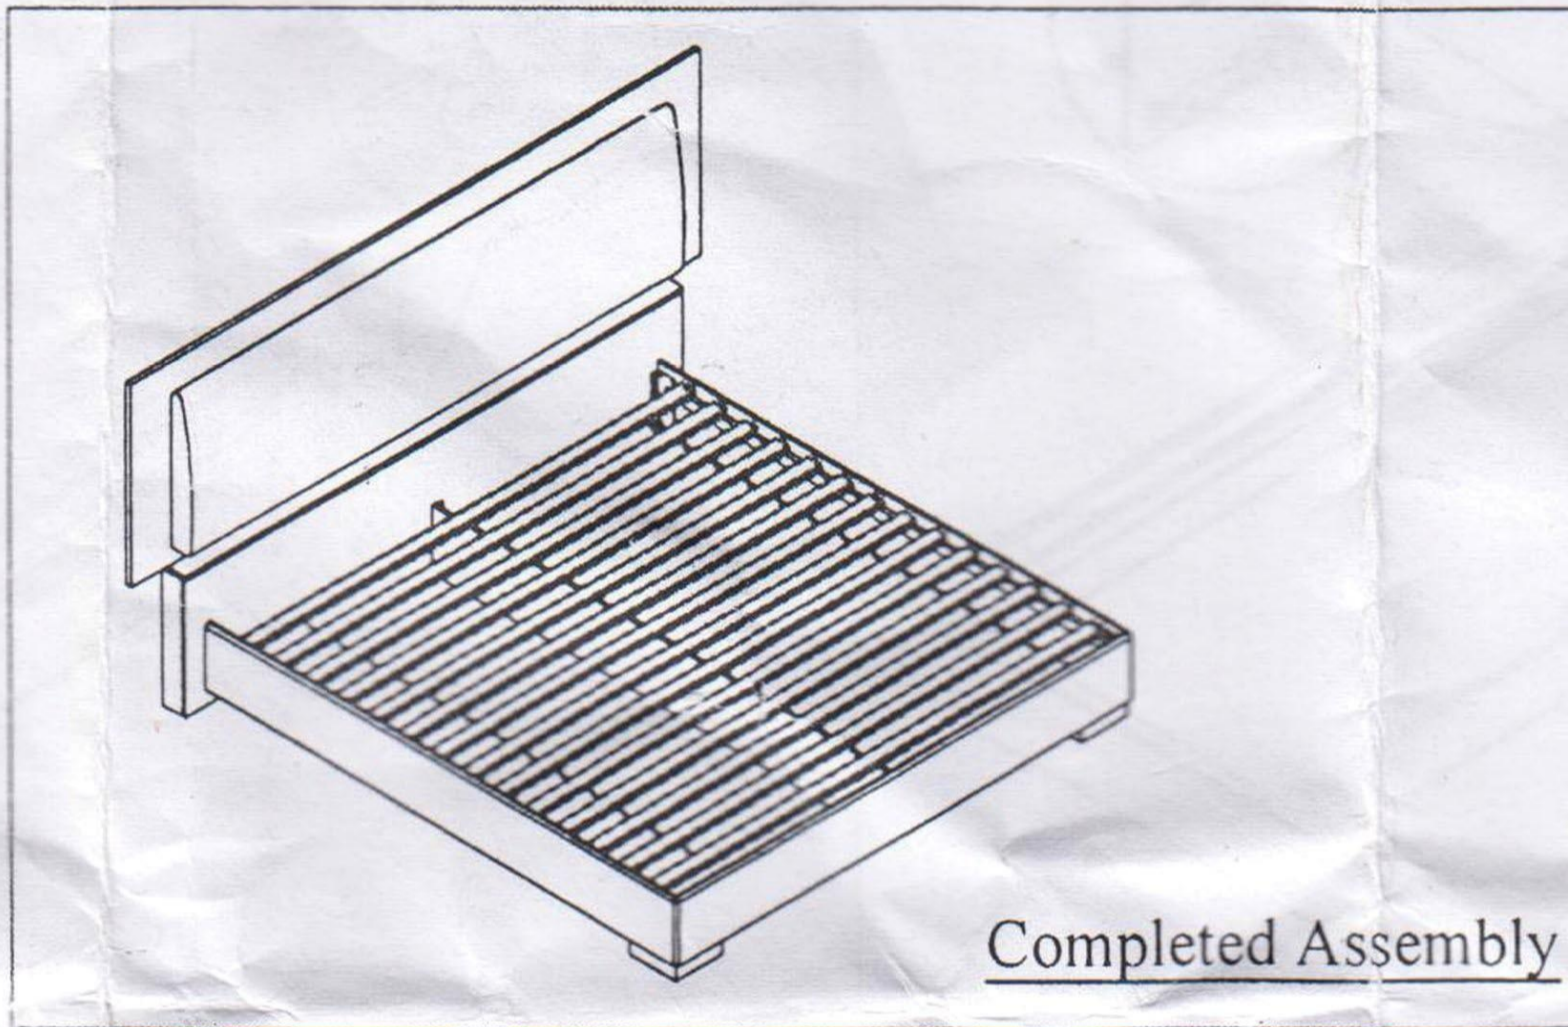

Model: Bed

Thank you for purchasing this quality product.
Please check all packing material carefully which
may have come loose inside the carton during shipment.

PART LIST

| No | Description | Qty |
|----|----------------|------|
| 1 | Headboard | 1pc |
| 2 | Footboard | 1pc |
| 3 | Side Rail | 2pcs |
| 4 | Center Rail | 1pc |
| 5 | Slat | 1set |
| 6 | Footboard Base | 2pcs |

HARDWARE LIST

| No | Description | Qty |
|----|--|------|
| A | TRUSS HD C/B M4 x 32mm  | 6pcs |
| B | CSK Screw M3.5 x 20mm  | 8pcs |
| C | L Bracket S39  | 4pcs |

Model: Bed

Step : 1

Step : 2