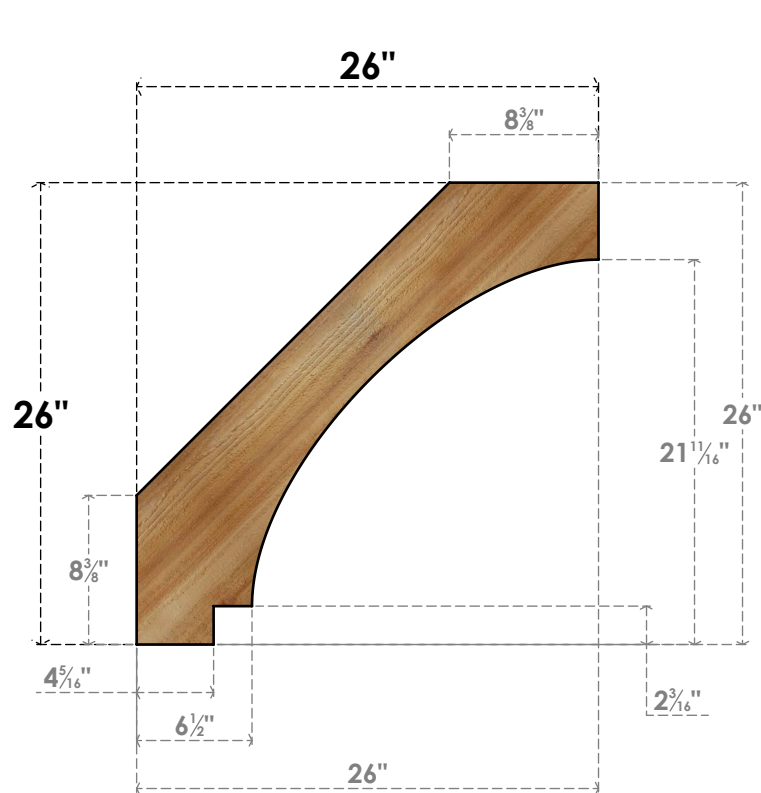

BRC04X26X26IMP00RWR

4"W X 26"D X 26"H IMPERIAL ROUGH SAWN BRACE, WESTERN RED CEDAR

SIDE

FRONT

EKENA MILLWORK
 2300 WEST MAIN ST.
 CLARKSVILLE, TX 75426
 TOLL FREE: 866-607-0453
 WWW.EKENAMILLWORK.COM

NOTES