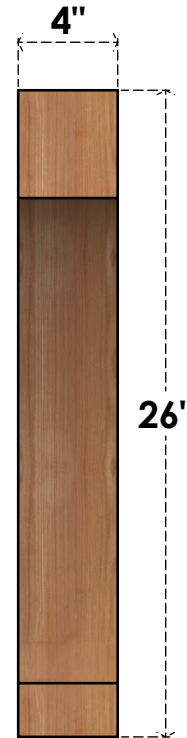

BRC04X26X26IMP00RWR

4"W X 26"D X 26"H IMPERIAL ROUGH SAWN BRACE, WESTERN RED CEDAR

SIDE

FRONT

EKENA MILLWORK
 2300 WEST MAIN ST.
 CLARKSVILLE, TX 75426
 TOLL FREE: 866-607-0453
 WWW.EKENAMILLWORK.COM

NOTES

1. INSTALLATION TO BE COMPLETED IN ACCORDANCE WITH MANUFACTURER'S SPECIFICATIONS.
2. DRAWING MAY NOT BE TO SCALE
3. THIS DRAWING IS INTENDED FOR DESIGN AND PLANNING PURPOSES ONLY.
4. ALL INFORMATION CONTAINED HEREIN WAS CURRENT AT THE TIME OF DEVELOPMENT BUT MUST BE REVIEWED AND APPROVED BY THE PRODUCT MANUFACTURER TO BE CONSIDERED ACCURATE.
5. PRODUCTS ARE NOT KILN DRIED. THIS ITEM IS UNIQUE AND WILL CONTAIN THE NATURAL VARIATIONS THAT THE WOOD SPECIES OFFERS. THIS MAY RESULT IN VARIATIONS UP TO 1/4"