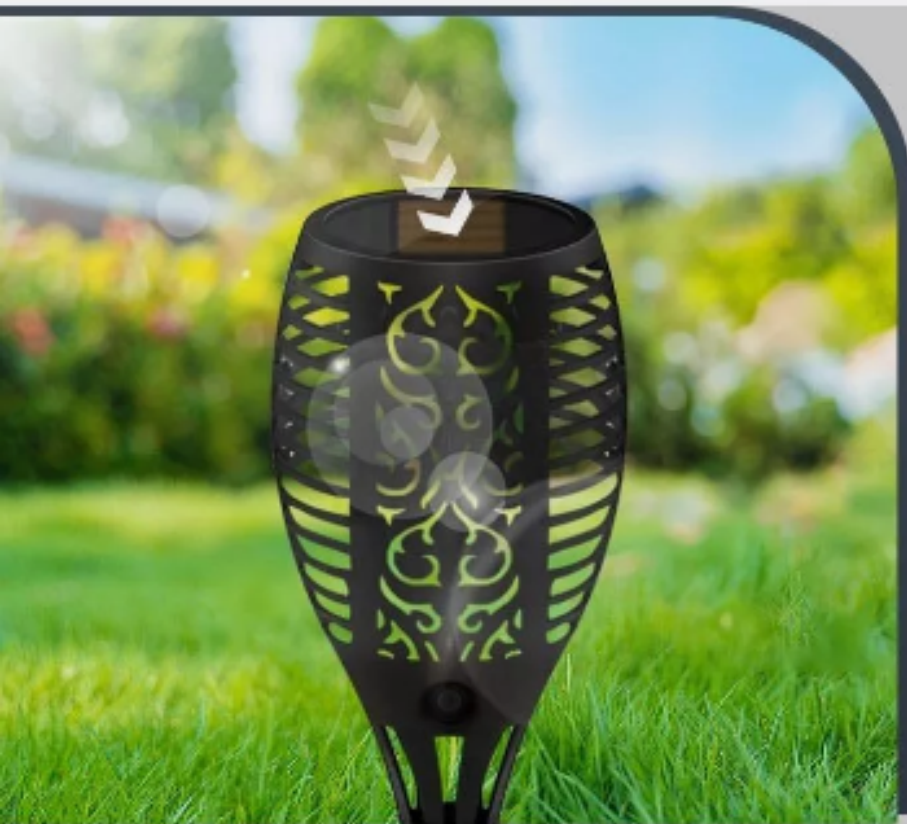

Energy Saving