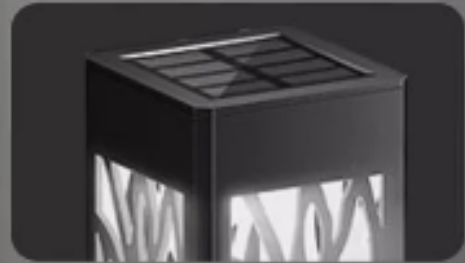

SOLAR TORCH LIGHTS OUTDOOR

Solar flame lights are perfect for home, parties, camping BBQs, weddings, Christmas, Halloween and more

IP65 WATERPROOF

Waterproof

Snow
Protection

Dustproof

Wind
Protection

STEP 1

OURS

Stronger Material

Upgraded Solar panel-**25%**
Higher Conversion Rate

IP65 Waterproof

OTHERS

Fragile Material

Low Conversion Rate

IP44 or lower waterproof