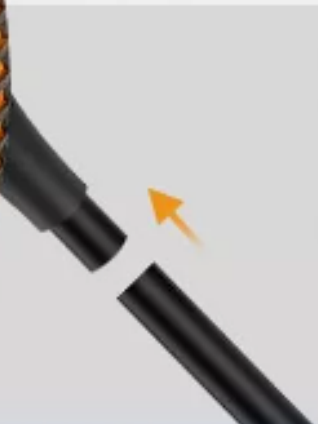

SOLAR TORCH LIGHTS OUTDOOR

Solar flame lights are perfect for home, parties, camping BBQs, weddings, Christmas, Halloween and more

IP65 WATERPROOF

Waterproof

Snow
Protection

Dustproof

Wind
Protection

STEP 1

OURS

Stronger Material

Upgraded Solar panel-**25%**
Higher Conversion Rate

IP65 Waterproof

OTHERS

Fragile Material

Low Conversion Rate

IP44 or lower waterproof