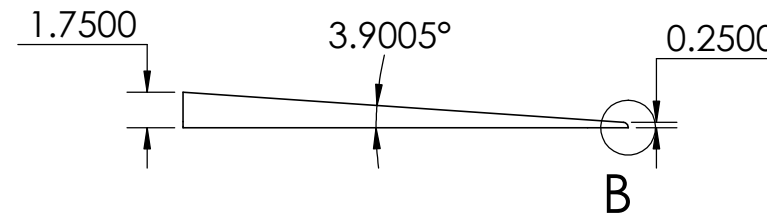

DETAIL A
SCALE 1 : 4

DETAIL B
SCALE 1 : 1

PROPRIETARY:
THE INFORMATION CONTAINED IN THIS DRAWING IS THE SOLE PROPERTY OF **SAFEPATH PRODUCTS**. ANY REPRODUCTION IN PART OR AS A WHOLE WITHOUT THE WRITTEN PERMISSION OF SAFEPATH PRODUCTS IS PROHIBITED.

CONTACTS:
SafePath Products:
1 800 497 2003
Support:
info@safepathproducts.com
Sales:
quote@safepathproducts.com

RAMP MODEL:		MRAEZ 1510
RAMP HEIGHT:		1.75 INCHES
LAST UPDATE:	9/2/20	UNLESS OTHERWISE SPECIFIED: DIMENSIONS ARE IN INCHES